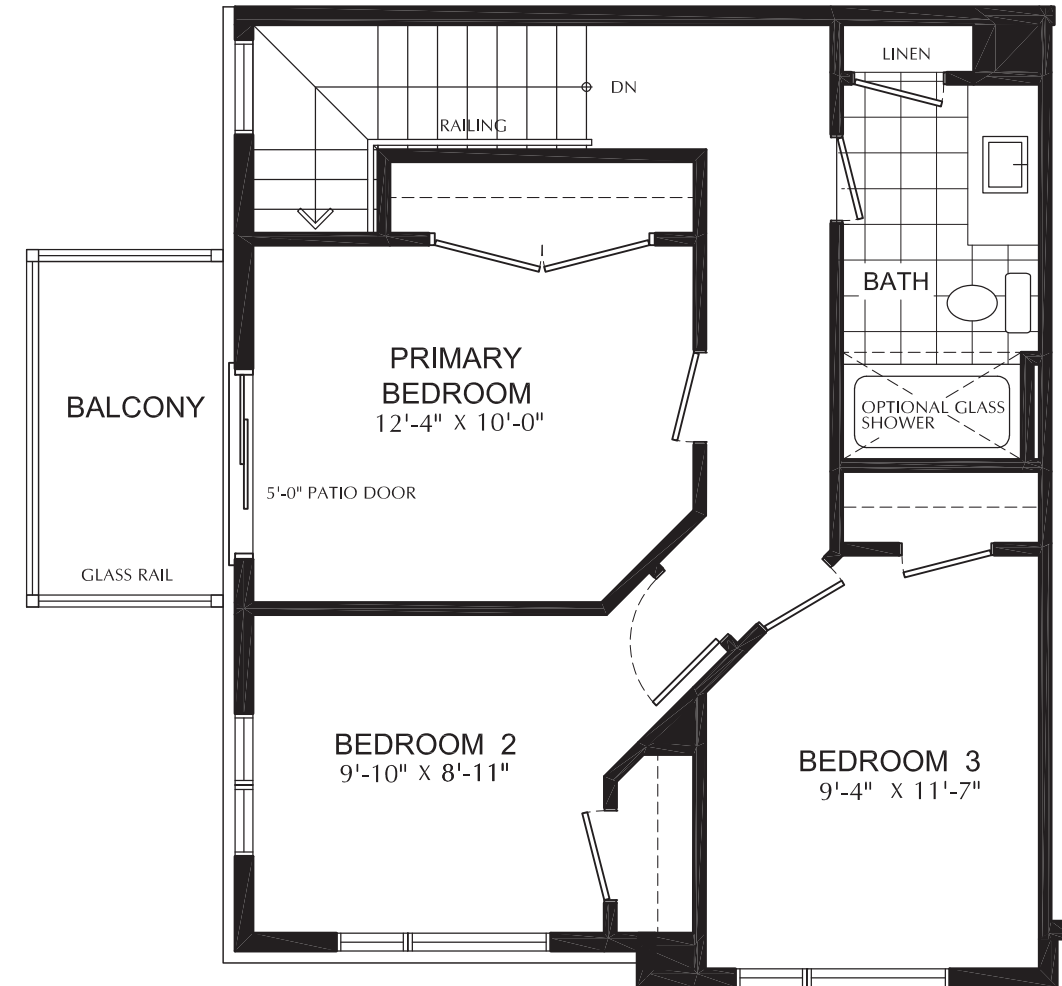

ENHANCED
END

END

THE
RIDGE
river mill

DENVER
TRADITIONAL THREE-STOREY

1500 SQFT
3 BEDROOM

OPTIONAL UPPER LAUNDRY

OPTIONAL UPPER LAUNDRY/ENSUITE

OPTIONAL LUXURY UPPER LAUNDRY

GROUND FLOOR

ENHANCED END

END

SECOND FLOOR

THE
RIDGE
river mill

KEYSTONE
THREE-STOREY TERRACE SUITE TOWNS

1915 SQFT
3 BEDROOM

GROUND FLOOR

SECOND FLOOR

THE
RIDGE
river mill

ASPEN
THREE-STOREY BOUTIQUE TOWNS

1342 SQFT
2 BEDROOM

THIRD FLOOR

GROUND FLOOR

SECOND FLOOR

THE
RIDGE
river mill

STEAMBOAT
THREE-STOREY BOUTIQUE TOWNS

1610 SQFT
3 BEDROOM

GROUND FLOOR

SECOND FLOOR

OPTIONAL DEN WITH POWDER ROOM

OPTIONAL BEDROOM WITH POWER ROOM

THE
RIDGE
river mill

VAIL
 THREE-STOREY BOUTIQUE TOWNS