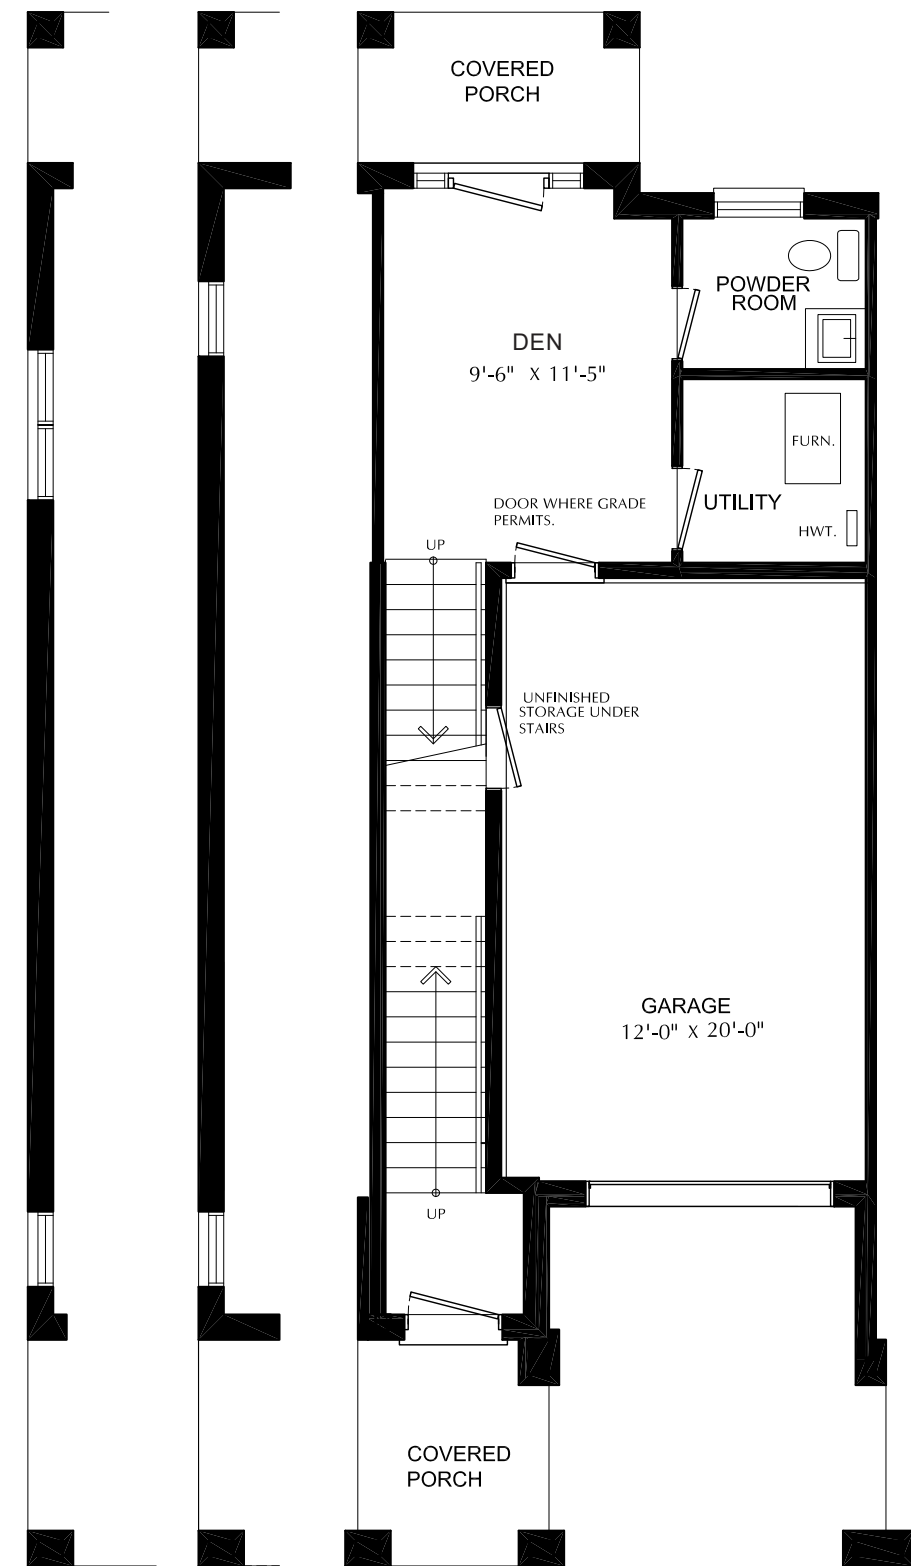

THE
RIDGE
river mill

BRECKENRIDGE
THREE STOREY TERRACE SUITE TOWNS

1640 SQFT
3 BEDROOM

THIRD FLOOR

GROUND FLOOR

ENHANCED
END

END

SECOND FLOOR

ENHANCED
END

END

THE
RIDGE
river mill

DENVER
TRADITIONAL THREE-STOREY

1500 SQFT
3 BEDROOM

OPTIONAL UPPER LAUNDRY

OPTIONAL UPPER LAUNDRY/ENSUITE

OPTIONAL LUXURY UPPER LAUNDRY

GROUND FLOOR

ENHANCED END

END

SECOND FLOOR

THE
RIDGE
river mill

KEYSTONE
THREE-STOREY TERRACE SUITE TOWNS

1915 SQFT
3 BEDROOM

GROUND FLOOR