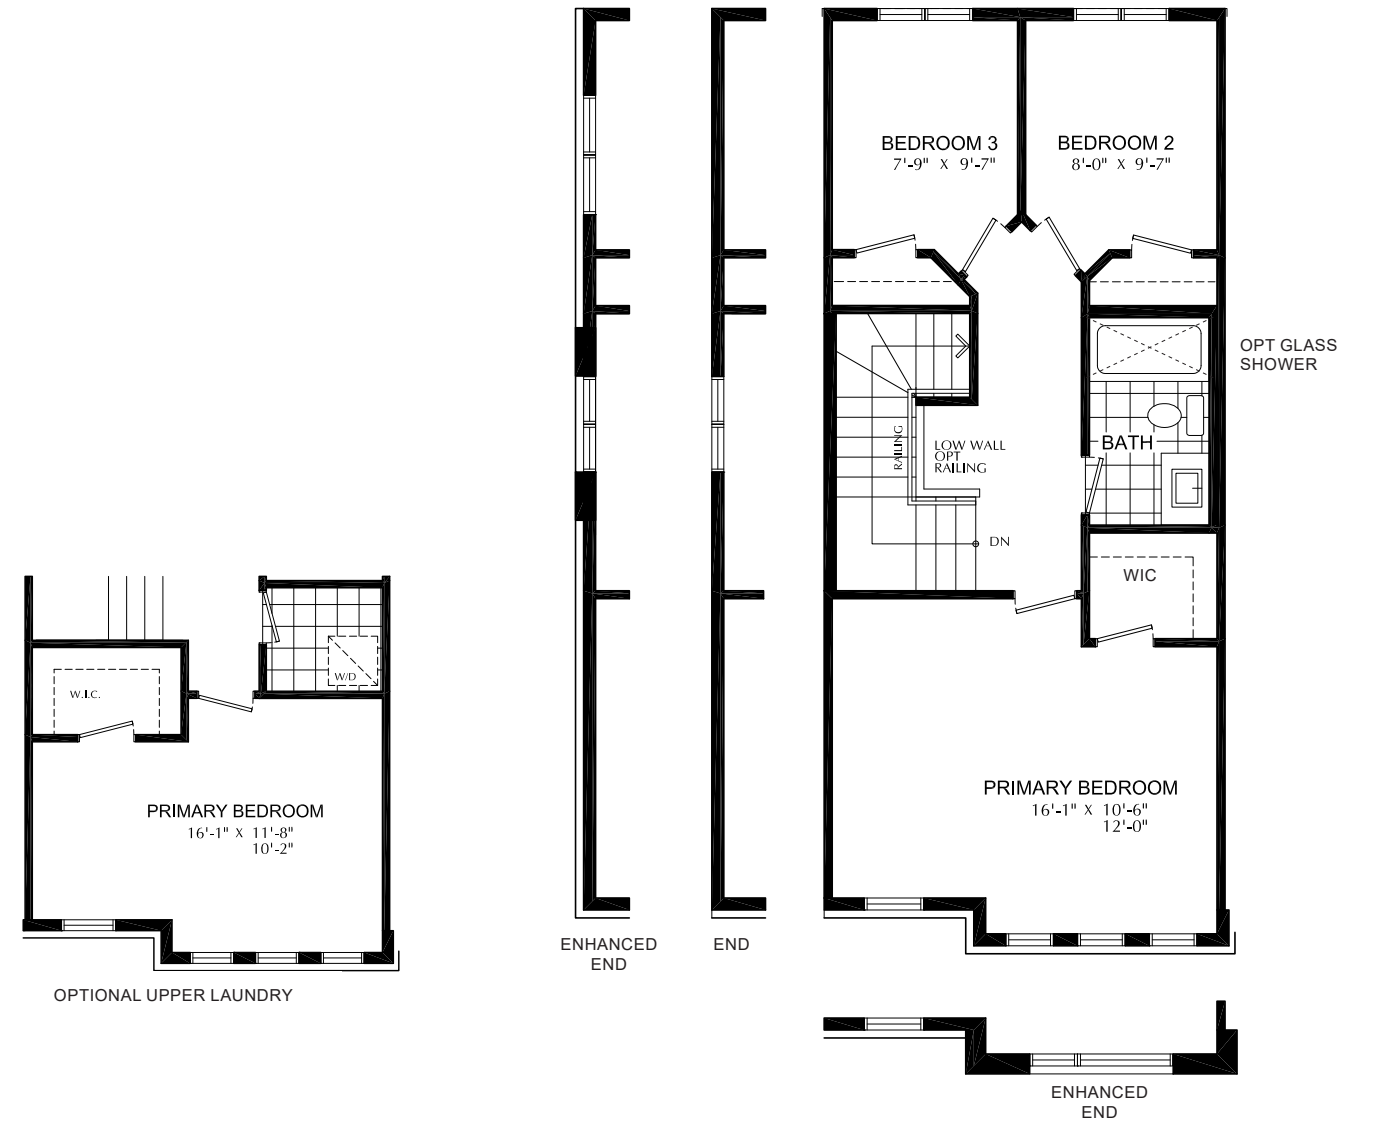

THE
RIDGE
river mill

BRECKENRIDGE
THREE STOREY TERRACE SUITE TOWNS

1640 SQFT
3 BEDROOM

THIRD FLOOR

GROUND FLOOR

ENHANCED
END

END

SECOND FLOOR

ENHANCED
END

END

THE
RIDGE
river mill

DENVER
TRADITIONAL THREE-STOREY

1500 SQFT
3 BEDROOM

OPTIONAL UPPER LAUNDRY

OPTIONAL UPPER LAUNDRY/ENSUITE

OPTIONAL LUXURY UPPER LAUNDRY

GROUND FLOOR

ENHANCED END

END

SECOND FLOOR

THE
RIDGE
river mill

KEYSTONE
THREE-STOREY TERRACE SUITE TOWNS

1915 SQFT
3 BEDROOM

GROUND FLOOR

1610 SQFT
 3 BEDROOM

THIRD FLOOR

OPTION BEDROOM WITH ENSUITE

GROUND FLOOR

OPTIONAL 2PC BATH

SECOND FLOOR