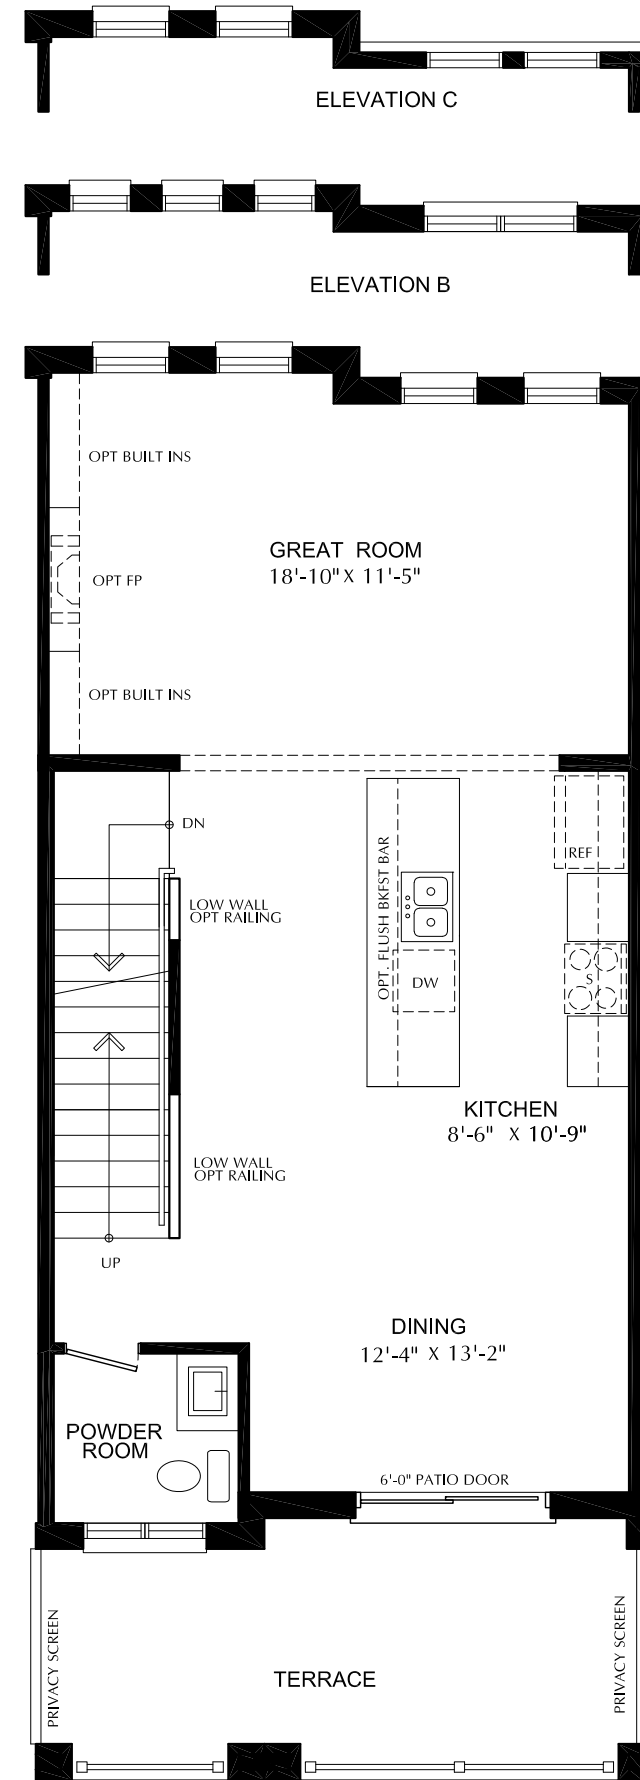

THE
RIDGE
river mill

BRECKENRIDGE
THREE STOREY TERRACE SUITE TOWNS

1640 SQFT
3 BEDROOM

THIRD FLOOR

GROUND FLOOR

ENHANCED
END

END

SECOND FLOOR

ENHANCED
END

END

THE
RIDGE
river mill

DENVER
TRADITIONAL THREE-STOREY

1500 SQFT
3 BEDROOM

OPTIONAL UPPER LAUNDRY

OPTIONAL UPPER LAUNDRY/ENSUITE

OPTIONAL LUXURY UPPER LAUNDRY

GROUND FLOOR

ENHANCED END

END

SECOND FLOOR

THE
RIDGE
river mill

KEYSTONE
THREE-STOREY TERRACE SUITE TOWNS

1915 SQFT
3 BEDROOM

GROUND FLOOR

SECOND FLOOR

THE
RIDGE
river mill

ASPEN
THREE-STOREY BOUTIQUE TOWNS

1342 SQFT
2 BEDROOM

THIRD FLOOR

GROUND FLOOR

SECOND FLOOR

THE
RIDGE
river mill