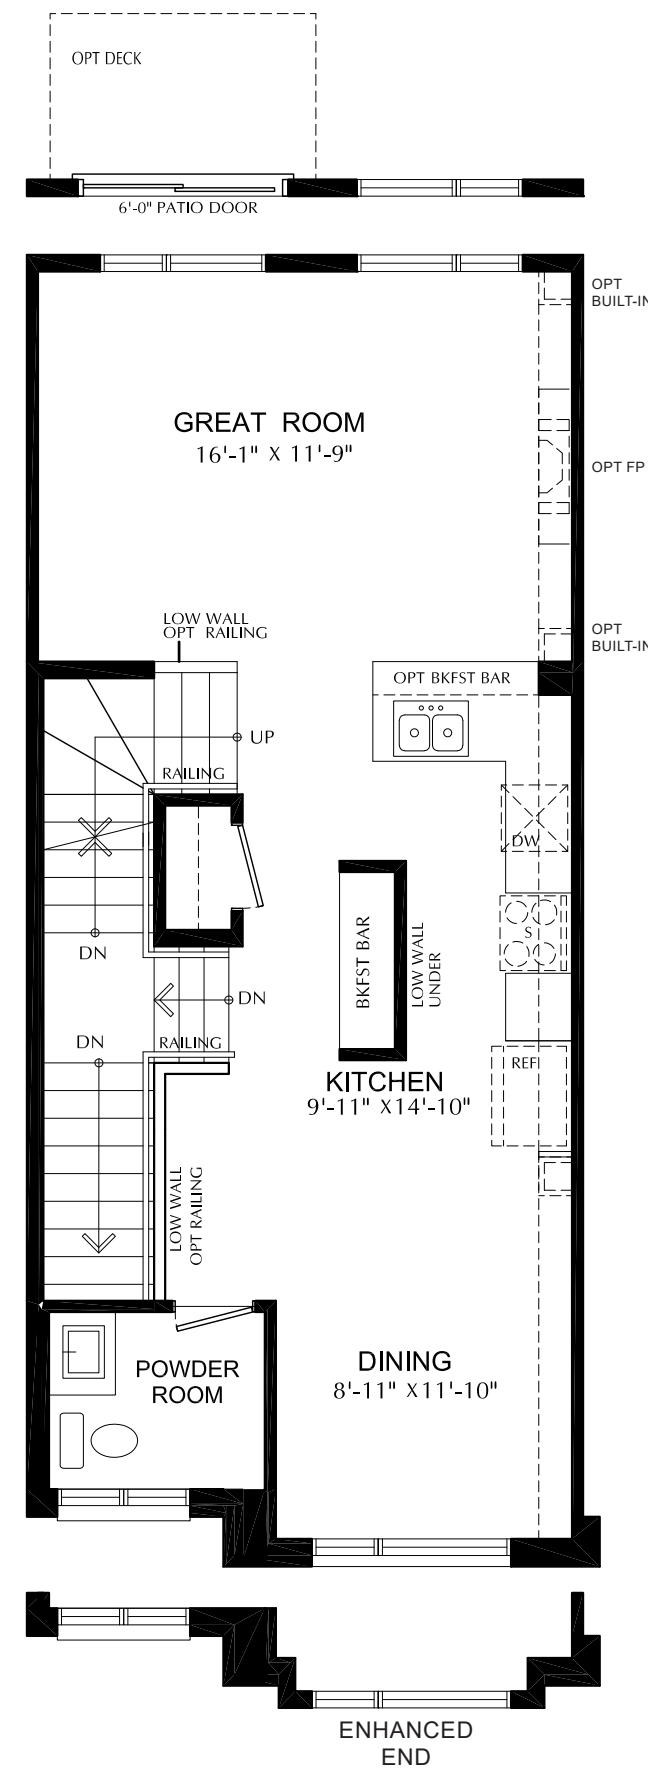

THE
RIDGE
river mill

BRECKENRIDGE
THREE STOREY TERRACE SUITE TOWNS

1640 SQFT
3 BEDROOM

THIRD FLOOR

GROUND FLOOR

ENHANCED
END

END

SECOND FLOOR

ENHANCED
END

END

THE
RIDGE
river mill

DENVER
TRADITIONAL THREE-STOREY

1500 SQFT
3 BEDROOM

OPTIONAL UPPER LAUNDRY

OPTIONAL UPPER LAUNDRY/ENSUITE

OPTIONAL LUXURY UPPER LAUNDRY

GROUND FLOOR

ENHANCED END

END

SECOND FLOOR

THE
RIDGE
river mill

KEYSTONE
THREE-STOREY TERRACE SUITE TOWNS

1915 SQFT
3 BEDROOM

GROUND FLOOR

SECOND FLOOR

THE
RIDGE
river mill

ASPEN
THREE-STOREY BOUTIQUE TOWNS

1342 SQFT
2 BEDROOM

THIRD FLOOR

GROUND FLOOR

SECOND FLOOR

THE
RIDGE
river mill