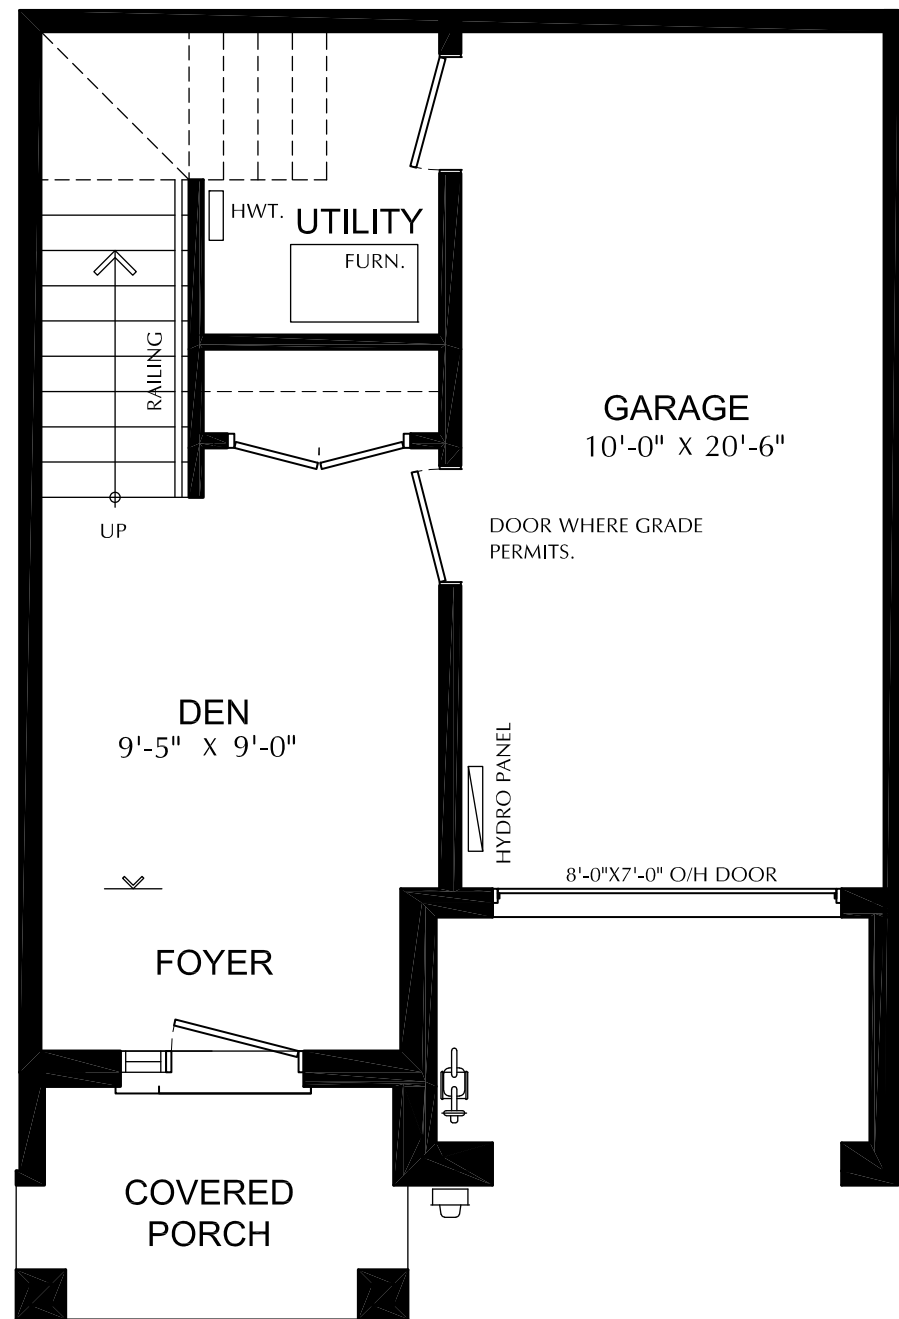

ENHANCED
END

END

THE
RIDGE
river mill

DENVER
TRADITIONAL THREE-STOREY

1500 SQFT
3 BEDROOM

OPTIONAL UPPER LAUNDRY

OPTIONAL UPPER LAUNDRY/ENSUITE

OPTIONAL LUXURY UPPER LAUNDRY

GROUND FLOOR

ENHANCED END

END

SECOND FLOOR

THE
RIDGE
river mill

KEYSTONE
THREE-STOREY TERRACE SUITE TOWNS

1915 SQFT
3 BEDROOM

GROUND FLOOR

SECOND FLOOR

THE
RIDGE
river mill

ASPEN
THREE-STOREY BOUTIQUE TOWNS

1342 SQFT
2 BEDROOM

THIRD FLOOR

GROUND FLOOR

SECOND FLOOR

THE
RIDGE
river mill

STEAMBOAT
THREE-STOREY BOUTIQUE TOWNS

1610 SQFT
3 BEDROOM

GROUND FLOOR

SECOND FLOOR

OPTIONAL DEN WITH POWDER ROOM

OPTIONAL BEDROOM WITH POWER ROOM

THE
RIDGE
river mill

VAIL
 THREE-STOREY BOUTIQUE TOWNS