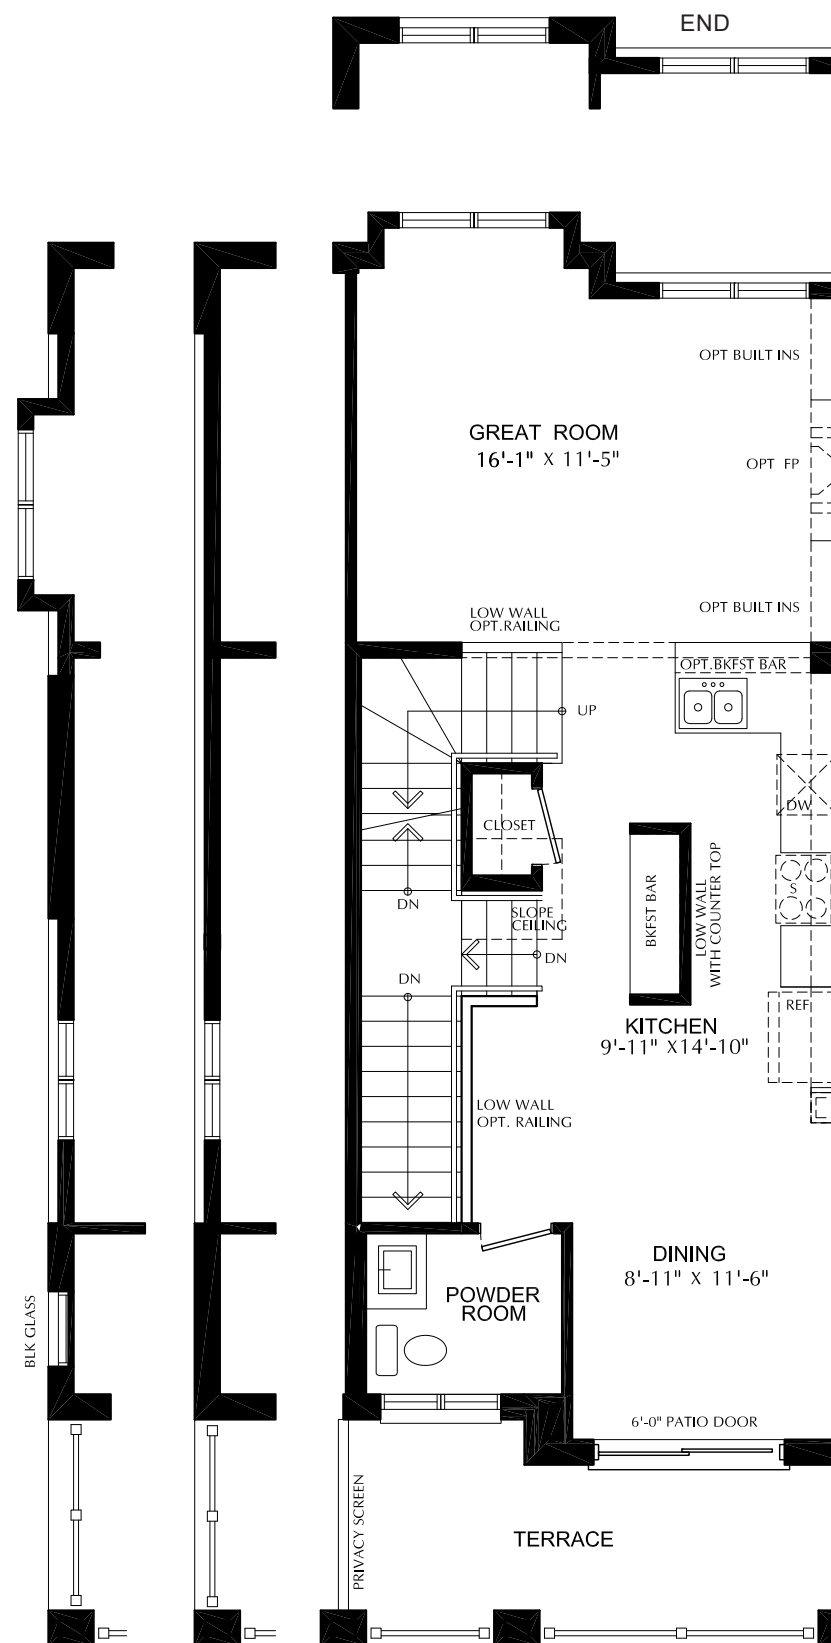

THE
RIDGE
river mill

BRECKENRIDGE
THREE STOREY TERRACE SUITE TOWNS

1640 SQFT
3 BEDROOM

THIRD FLOOR

GROUND FLOOR

ENHANCED
END

END

SECOND FLOOR

ENHANCED
END

END

THE
RIDGE
river mill

DENVER
TRADITIONAL THREE-STOREY

1500 SQFT
3 BEDROOM

OPTIONAL UPPER LAUNDRY

OPTIONAL UPPER LAUNDRY/ENSUITE

OPTIONAL LUXURY UPPER LAUNDRY

GROUND FLOOR

ENHANCED END

END

SECOND FLOOR

THE
RIDGE
river mill

KEYSTONE
THREE-STOREY TERRACE SUITE TOWNS

1915 SQFT
3 BEDROOM

GROUND FLOOR