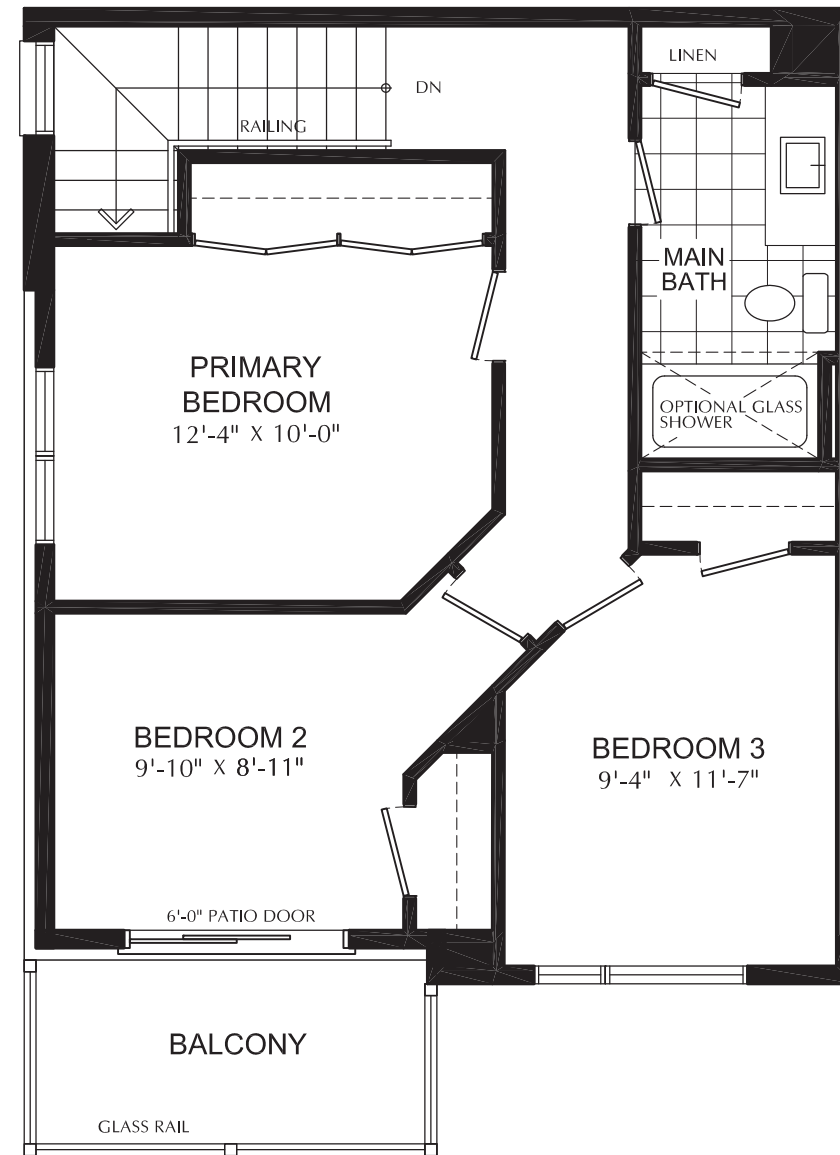

ENHANCED
END

END

THE
RIDGE
river mill

DENVER
TRADITIONAL THREE-STOREY

1500 SQFT
3 BEDROOM

OPTIONAL UPPER LAUNDRY

OPTIONAL UPPER LAUNDRY/ENSUITE

OPTIONAL LUXURY UPPER LAUNDRY

GROUND FLOOR

ENHANCED END

END

SECOND FLOOR

THE
RIDGE
river mill

KEYSTONE
THREE-STOREY TERRACE SUITE TOWNS

1915 SQFT
3 BEDROOM

GROUND FLOOR

STEAMBOAT
THREE-STOREY BOUTIQUE TOWNS

1610 SQFT
3 BEDROOM

GROUND FLOOR

SECOND FLOOR

OPTIONAL DEN WITH POWDER ROOM

OPTIONAL BEDROOM WITH POWER ROOM

THE
RIDGE
river mill

VAIL
 THREE-STOREY BOUTIQUE TOWNS

1610 SQFT
 3 BEDROOM

THIRD FLOOR

OPTION BEDROOM WITH ENSUITE

GROUND FLOOR

OPTIONAL 2PC BATH

SECOND FLOOR