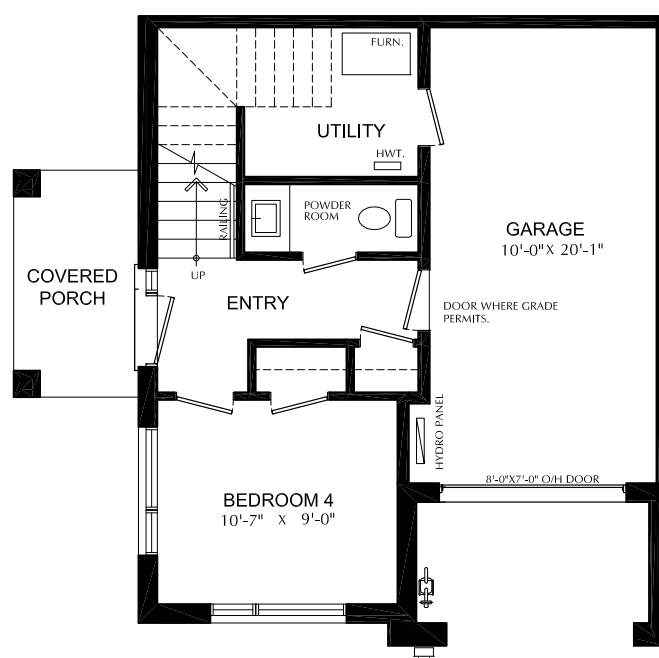

ENHANCED
END

END

THE
RIDGE
river mill

DENVER
TRADITIONAL THREE-STOREY

1500 SQFT
3 BEDROOM

OPTIONAL UPPER LAUNDRY

OPTIONAL UPPER LAUNDRY/ENSUITE

OPTIONAL LUXURY UPPER LAUNDRY

GROUND FLOOR

ENHANCED END

END

SECOND FLOOR

THE
RIDGE
river mill

KEYSTONE
THREE-STOREY TERRACE SUITE TOWNS

1915 SQFT
3 BEDROOM

GROUND FLOOR

STEAMBOAT
THREE-STOREY BOUTIQUE TOWNS

1610 SQFT
3 BEDROOM

GROUND FLOOR

SECOND FLOOR

OPTIONAL DEN WITH POWDER ROOM

OPTIONAL BEDROOM WITH POWER ROOM

THE
RIDGE
river mill

VAIL
 THREE-STOREY BOUTIQUE TOWNS

1610 SQFT
 3 BEDROOM

THIRD FLOOR

OPTION BEDROOM WITH ENSUITE

GROUND FLOOR

OPTIONAL 2PC BATH

SECOND FLOOR