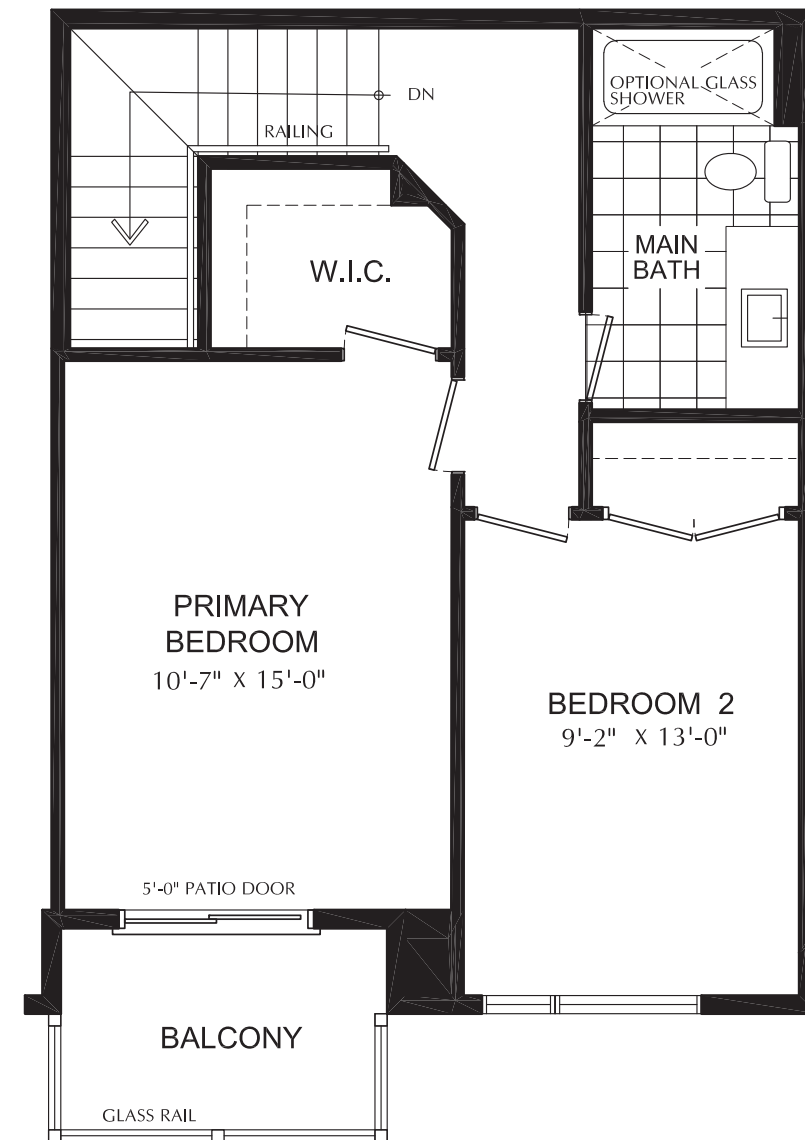

ENHANCED
END

END

THE
RIDGE
river mill

DENVER
TRADITIONAL THREE-STOREY

1500 SQFT
3 BEDROOM

OPTIONAL UPPER LAUNDRY

OPTIONAL UPPER LAUNDRY/ENSUITE

OPTIONAL LUXURY UPPER LAUNDRY

GROUND FLOOR

ENHANCED END

END

SECOND FLOOR

THE
RIDGE
river mill

KEYSTONE
THREE-STOREY TERRACE SUITE TOWNS

1915 SQFT
3 BEDROOM

GROUND FLOOR

SECOND FLOOR

THE
RIDGE
river mill

ASPEN
THREE-STOREY BOUTIQUE TOWNS

1342 SQFT
2 BEDROOM

THIRD FLOOR

GROUND FLOOR

SECOND FLOOR

THE
RIDGE
river mill

STEAMBOAT
THREE-STOREY BOUTIQUE TOWNS

1610 SQFT
3 BEDROOM

GROUND FLOOR

SECOND FLOOR

OPTIONAL DEN WITH POWDER ROOM

OPTIONAL BEDROOM WITH POWER ROOM

THE
RIDGE
river mill

VAIL
 THREE-STOREY BOUTIQUE TOWNS