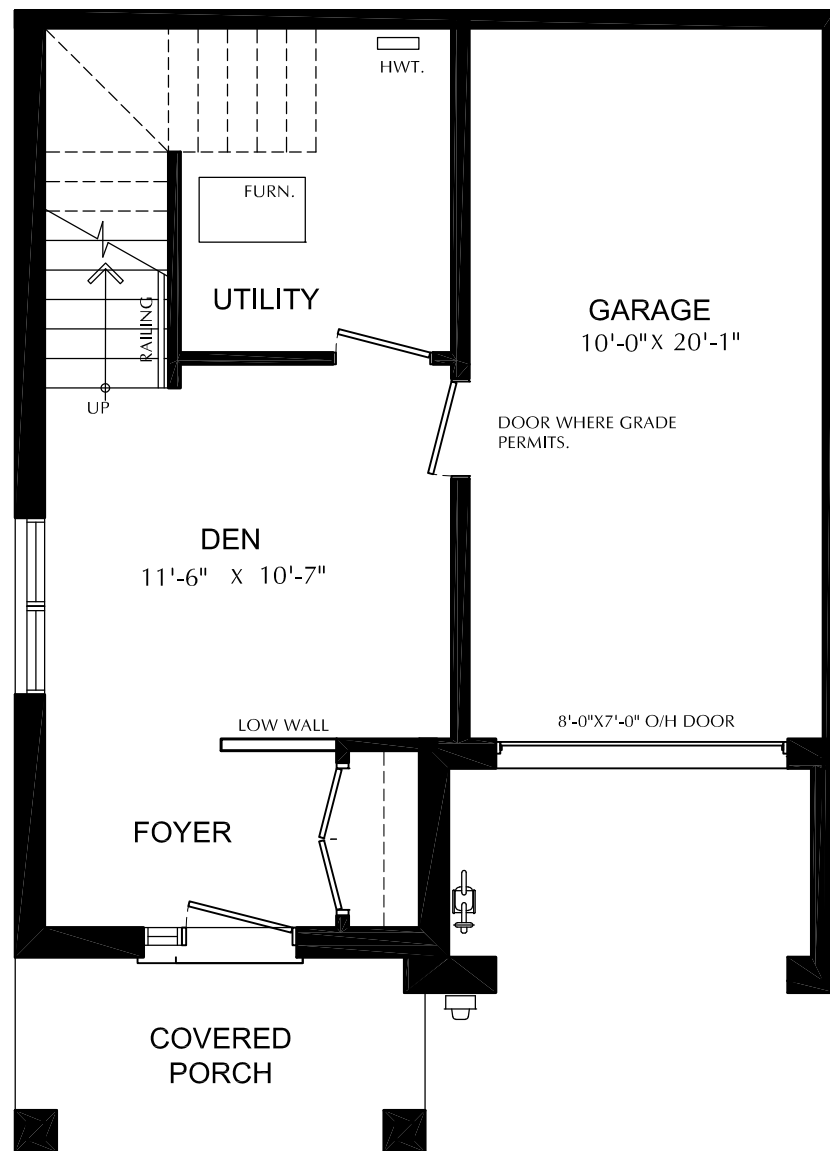

ENHANCED
END

END

THE
RIDGE
river mill

DENVER
TRADITIONAL THREE-STOREY

1500 SQFT
3 BEDROOM

OPTIONAL UPPER LAUNDRY

OPTIONAL UPPER LAUNDRY/ENSUITE

OPTIONAL LUXURY UPPER LAUNDRY

GROUND FLOOR

ENHANCED END

END

SECOND FLOOR

THE
RIDGE
river mill

KEYSTONE
THREE-STOREY TERRACE SUITE TOWNS

1915 SQFT
3 BEDROOM

GROUND FLOOR

STEAMBOAT
THREE-STOREY BOUTIQUE TOWNS

1610 SQFT
3 BEDROOM

GROUND FLOOR

SECOND FLOOR

OPTIONAL DEN WITH POWDER ROOM

OPTIONAL BEDROOM WITH POWER ROOM

THE
RIDGE
river mill

VAIL
 THREE-STOREY BOUTIQUE TOWNS

1610 SQFT
 3 BEDROOM

THIRD FLOOR

OPTION BEDROOM WITH ENSUITE

GROUND FLOOR

OPTIONAL 2PC BATH

SECOND FLOOR