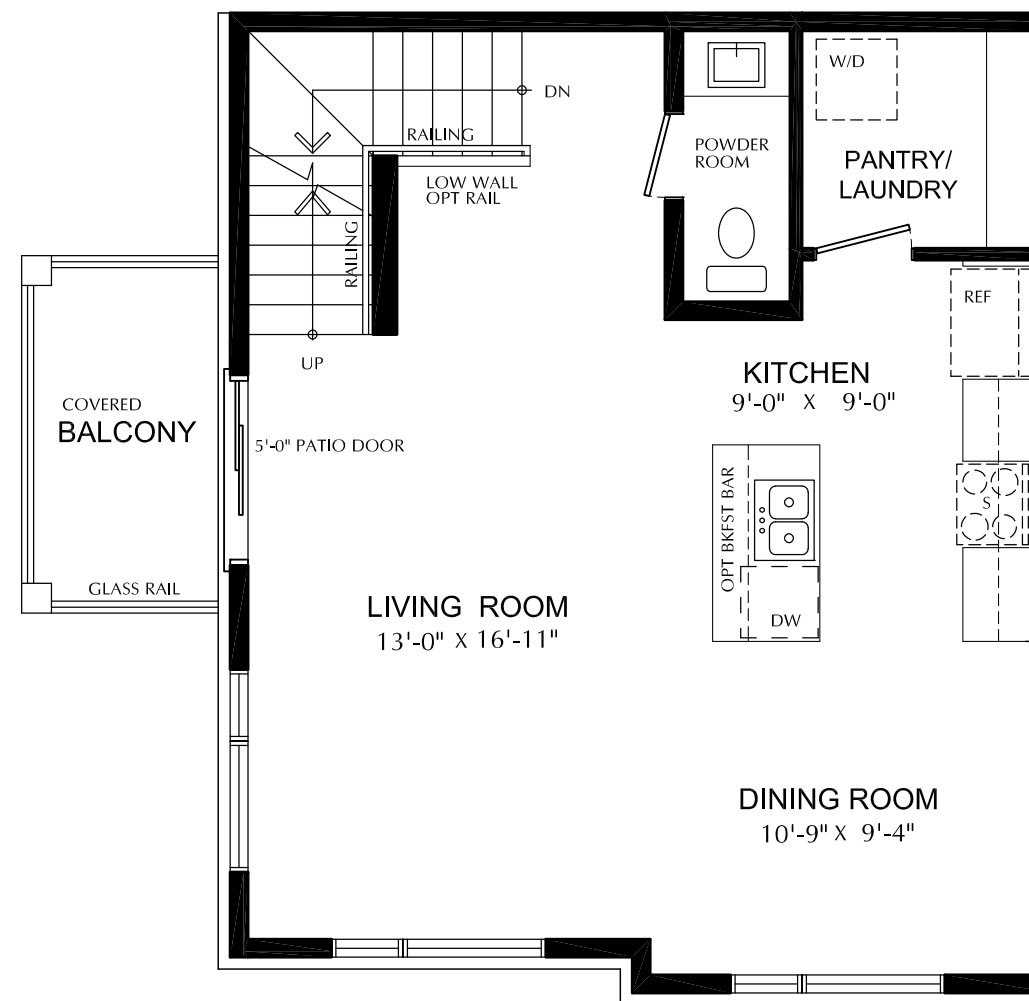

ENHANCED
END

END

THE
RIDGE
river mill

DENVER
TRADITIONAL THREE-STOREY

1500 SQFT
3 BEDROOM

OPTIONAL UPPER LAUNDRY

OPTIONAL UPPER LAUNDRY/ENSUITE

OPTIONAL LUXURY UPPER LAUNDRY

GROUND FLOOR

ENHANCED END

END

SECOND FLOOR

THE
RIDGE
river mill

KEYSTONE
THREE-STOREY TERRACE SUITE TOWNS

1915 SQFT
3 BEDROOM

GROUND FLOOR

STEAMBOAT
THREE-STOREY BOUTIQUE TOWNS

1610 SQFT
3 BEDROOM

GROUND FLOOR

SECOND FLOOR

OPTIONAL DEN WITH POWDER ROOM

OPTIONAL BEDROOM WITH POWER ROOM

THE
RIDGE
river mill

VAIL
 THREE-STOREY BOUTIQUE TOWNS

1610 SQFT
 3 BEDROOM

THIRD FLOOR

OPTION BEDROOM WITH ENSUITE

GROUND FLOOR

OPTIONAL 2PC BATH

SECOND FLOOR