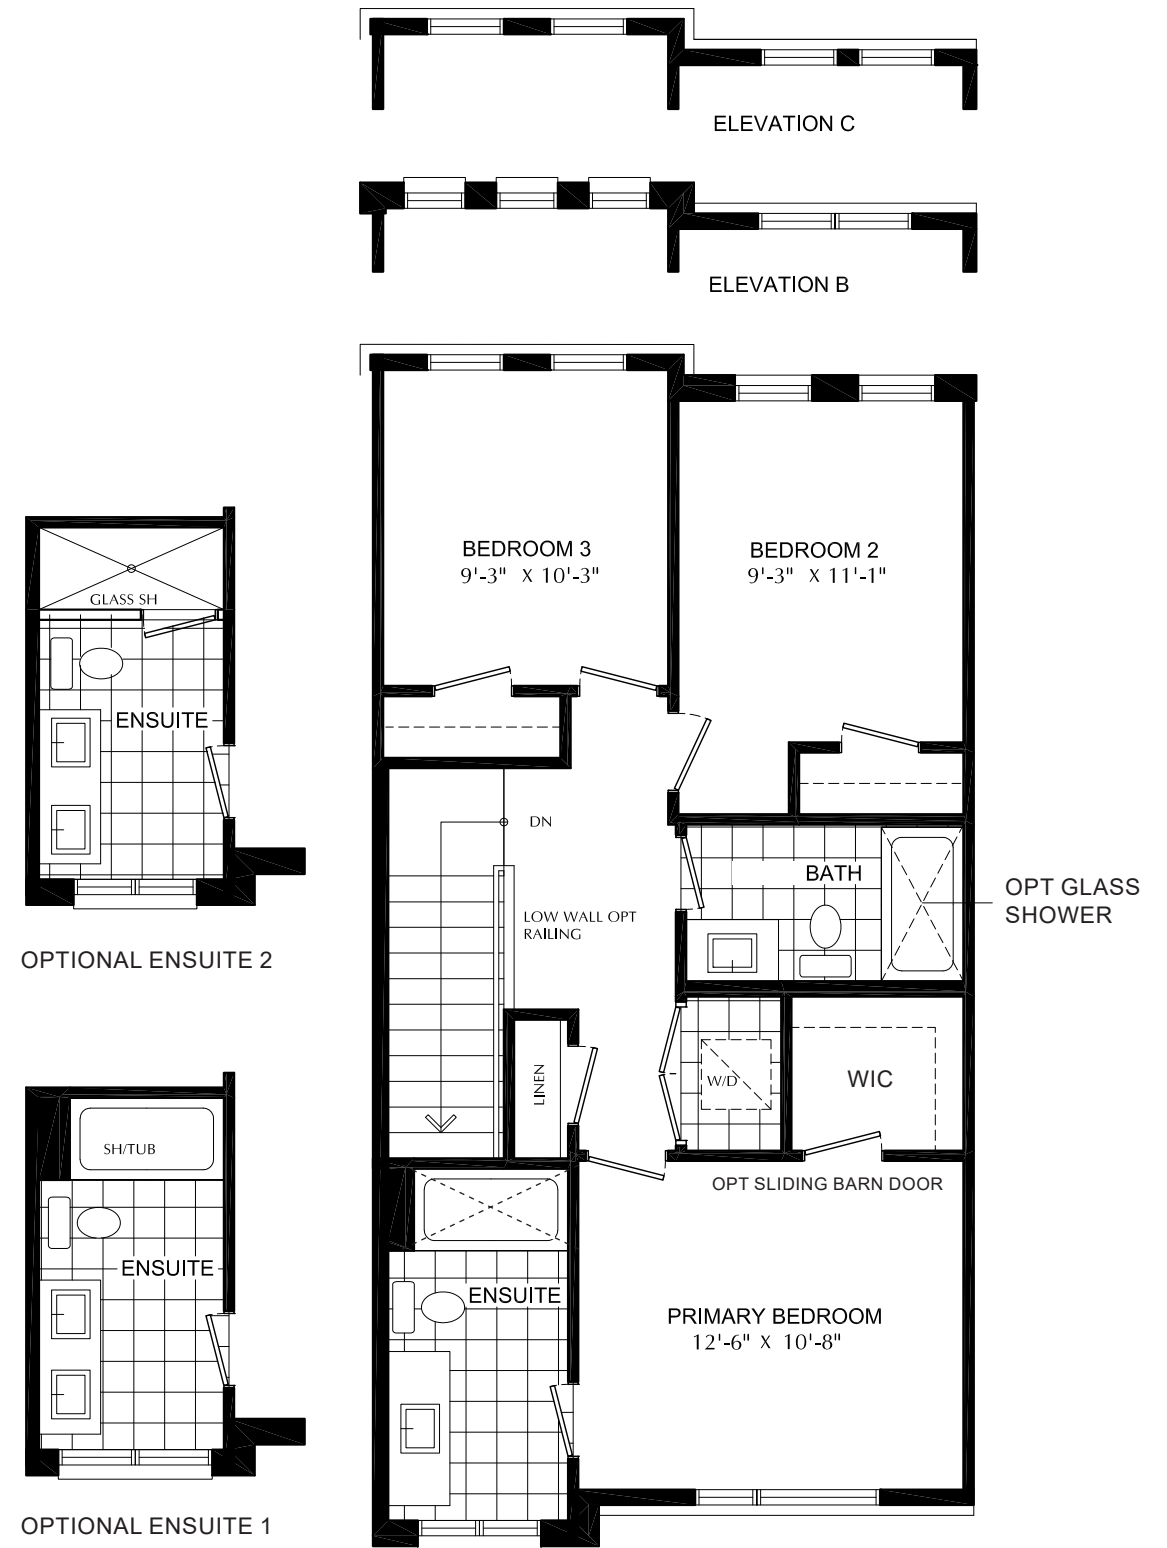

ENHANCED
END

END

THE
RIDGE
river mill

DENVER
TRADITIONAL THREE-STOREY

1500 SQFT
3 BEDROOM

OPTIONAL UPPER LAUNDRY

OPTIONAL UPPER LAUNDRY/ENSUITE

OPTIONAL LUXURY UPPER LAUNDRY

GROUND FLOOR

ENHANCED END

END

SECOND FLOOR

THE
RIDGE
river mill

KEYSTONE
THREE-STOREY TERRACE SUITE TOWNS

1915 SQFT
3 BEDROOM

GROUND FLOOR

SECOND FLOOR

THE
RIDGE
river mill

ASPEN
THREE-STOREY BOUTIQUE TOWNS

1342 SQFT
2 BEDROOM

THIRD FLOOR

GROUND FLOOR

SECOND FLOOR

THE
RIDGE
river mill

STEAMBOAT
THREE-STOREY BOUTIQUE TOWNS

1610 SQFT
3 BEDROOM

GROUND FLOOR

SECOND FLOOR

OPTIONAL DEN WITH POWDER ROOM

OPTIONAL BEDROOM WITH POWER ROOM

THE
RIDGE
river mill

VAIL
 THREE-STOREY BOUTIQUE TOWNS