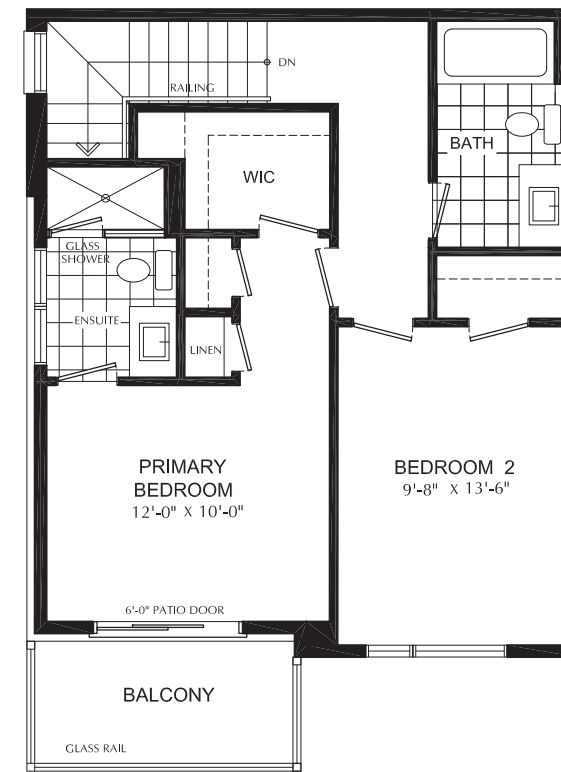

ENHANCED
END

END

THE
RIDGE
river mill

DENVER
TRADITIONAL THREE-STOREY

1500 SQFT
3 BEDROOM

OPTIONAL UPPER LAUNDRY

OPTIONAL UPPER LAUNDRY/ENSUITE

OPTIONAL LUXURY UPPER LAUNDRY

GROUND FLOOR

ENHANCED END

END

SECOND FLOOR

THE
RIDGE
river mill

KEYSTONE
THREE-STOREY TERRACE SUITE TOWNS

1915 SQFT
3 BEDROOM

GROUND FLOOR

STEAMBOAT
THREE-STOREY BOUTIQUE TOWNS

1610 SQFT
3 BEDROOM

GROUND FLOOR

SECOND FLOOR

OPTIONAL DEN WITH POWDER ROOM

OPTIONAL BEDROOM WITH POWER ROOM

THE
RIDGE
river mill

VAIL
 THREE-STOREY BOUTIQUE TOWNS

1610 SQFT
 3 BEDROOM

THIRD FLOOR

OPTION BEDROOM WITH ENSUITE

GROUND FLOOR

OPTIONAL 2PC BATH

SECOND FLOOR