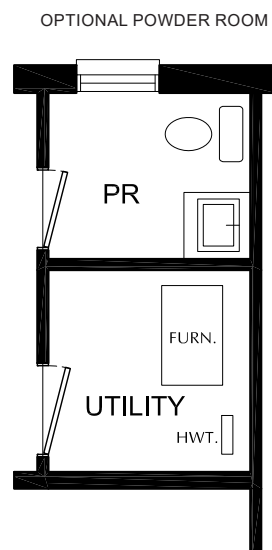

ENHANCED
END

END

THE
RIDGE
river mill

DENVER
TRADITIONAL THREE-STOREY

1500 SQFT
3 BEDROOM

OPTIONAL UPPER LAUNDRY

OPTIONAL UPPER LAUNDRY/ENSUITE

OPTIONAL LUXURY UPPER LAUNDRY

GROUND FLOOR

ENHANCED END

END

SECOND FLOOR

THE
RIDGE
river mill

KEYSTONE
THREE-STOREY TERRACE SUITE TOWNS

1915 SQFT
3 BEDROOM

GROUND FLOOR