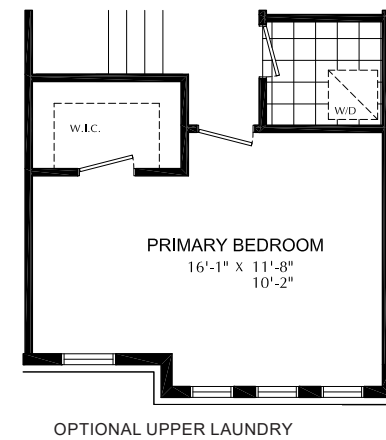

THE
RIDGE
river mill

BRECKENRIDGE
THREE STOREY TERRACE SUITE TOWNS

1640 SQFT
3 BEDROOM

THIRD FLOOR

GROUND FLOOR

ENHANCED
END

END

SECOND FLOOR

ENHANCED
END

END

THE
RIDGE
river mill

DENVER
TRADITIONAL THREE-STOREY

1500 SQFT
3 BEDROOM

OPTIONAL UPPER LAUNDRY

OPTIONAL UPPER LAUNDRY/ENSUITE

OPTIONAL LUXURY UPPER LAUNDRY

1610 SQFT
 3 BEDROOM

THIRD FLOOR

OPTION BEDROOM WITH ENSUITE

GROUND FLOOR

OPTIONAL 2PC BATH

SECOND FLOOR