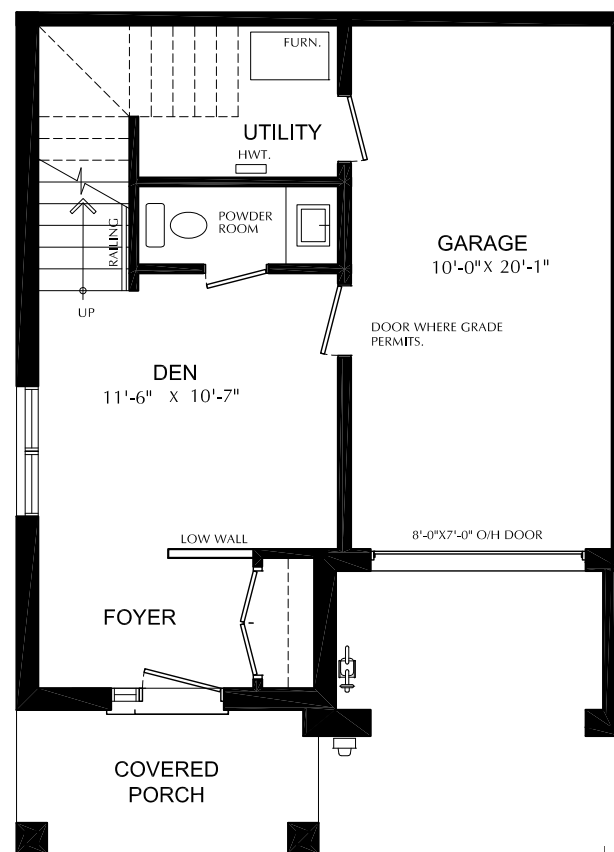

THE
RIDGE
river mill

BRECKENRIDGE
THREE STOREY TERRACE SUITE TOWNS

1640 SQFT
3 BEDROOM

THIRD FLOOR

GROUND FLOOR

ENHANCED
END

END

SECOND FLOOR

ENHANCED
END

END

THE
RIDGE
river mill

DENVER
TRADITIONAL THREE-STOREY

1500 SQFT
3 BEDROOM

OPTIONAL UPPER LAUNDRY

OPTIONAL UPPER LAUNDRY/ENSUITE

OPTIONAL LUXURY UPPER LAUNDRY

STEAMBOAT
THREE-STOREY BOUTIQUE TOWNS

1610 SQFT
3 BEDROOM

GROUND FLOOR

SECOND FLOOR

OPTIONAL DEN WITH POWDER ROOM

OPTIONAL BEDROOM WITH POWER ROOM

THE
RIDGE
river mill

VAIL
 THREE-STOREY BOUTIQUE TOWNS

1610 SQFT
 3 BEDROOM

THIRD FLOOR

OPTION BEDROOM WITH ENSUITE

GROUND FLOOR

OPTIONAL 2PC BATH

SECOND FLOOR