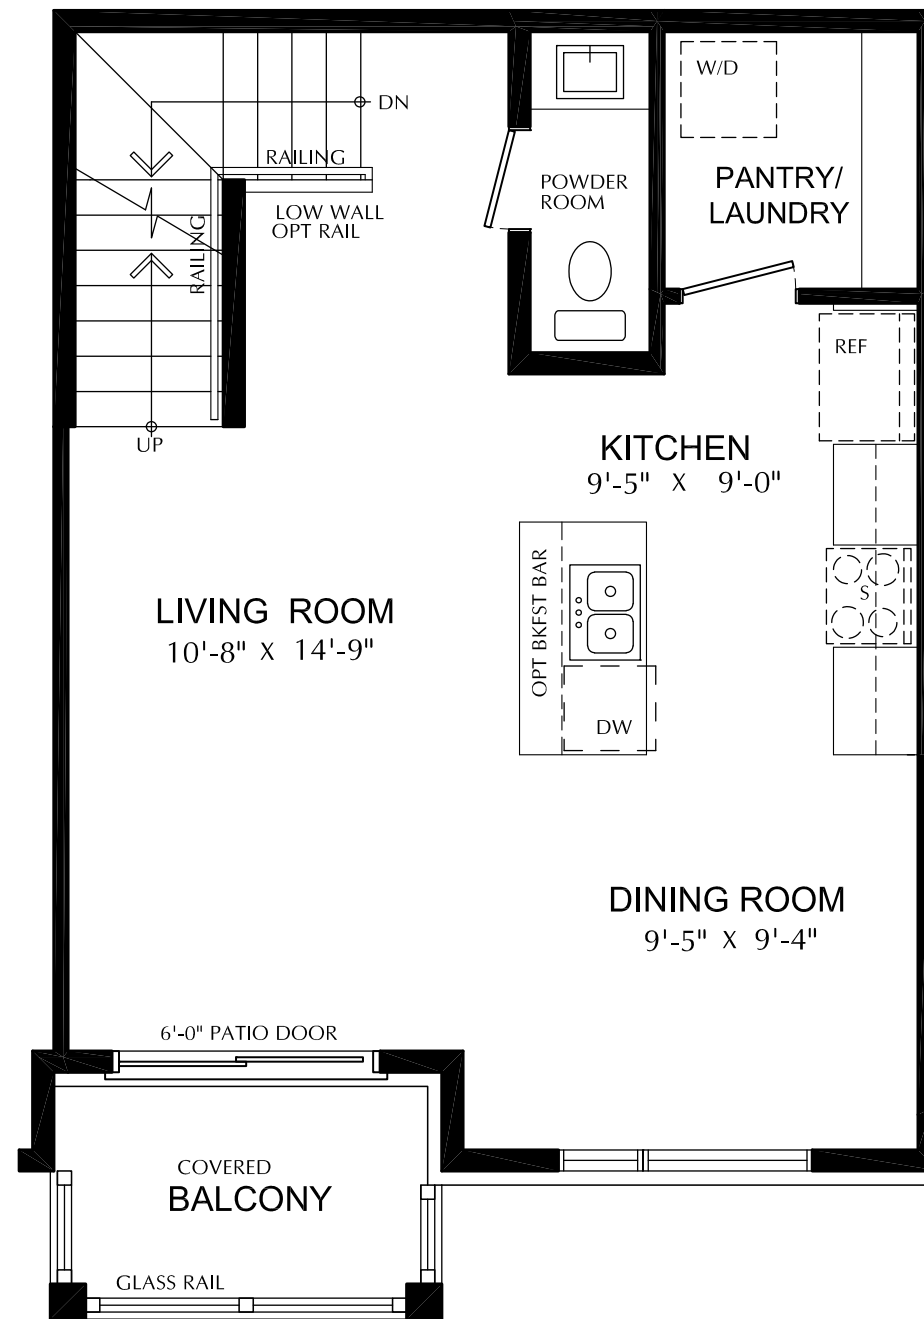

ENHANCED
END

END

THE
RIDGE
river mill

DENVER
TRADITIONAL THREE-STOREY

1500 SQFT
3 BEDROOM

OPTIONAL UPPER LAUNDRY

OPTIONAL UPPER LAUNDRY/ENSUITE

OPTIONAL LUXURY UPPER LAUNDRY

GROUND FLOOR

ENHANCED END

END

SECOND FLOOR

THE
RIDGE
river mill

KEYSTONE
THREE-STOREY TERRACE SUITE TOWNS

1915 SQFT
3 BEDROOM

GROUND FLOOR

SECOND FLOOR

THE
RIDGE
river mill

ASPEN
THREE-STOREY BOUTIQUE TOWNS

1342 SQFT
2 BEDROOM

THIRD FLOOR

GROUND FLOOR

SECOND FLOOR

THE
RIDGE
river mill

STEAMBOAT
THREE-STOREY BOUTIQUE TOWNS

1610 SQFT
3 BEDROOM

GROUND FLOOR

SECOND FLOOR

OPTIONAL DEN WITH POWDER ROOM

OPTIONAL BEDROOM WITH POWER ROOM

THE
RIDGE
river mill

VAIL
 THREE-STOREY BOUTIQUE TOWNS