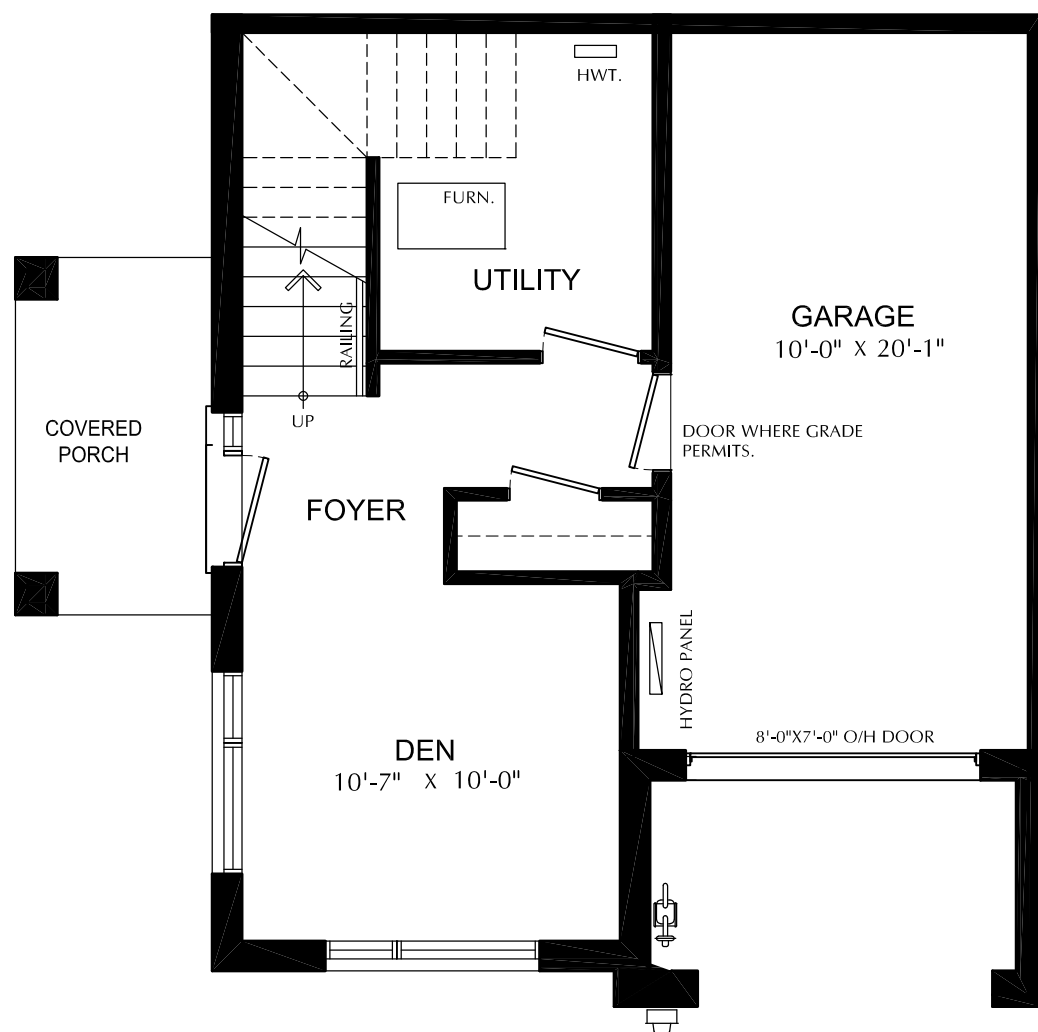

ENHANCED
END

END

THE
RIDGE
river mill

DENVER
TRADITIONAL THREE-STOREY

1500 SQFT
3 BEDROOM

OPTIONAL UPPER LAUNDRY

OPTIONAL UPPER LAUNDRY/ENSUITE

OPTIONAL LUXURY UPPER LAUNDRY

GROUND FLOOR

ENHANCED END

END

SECOND FLOOR

THE
RIDGE
river mill

KEYSTONE
THREE-STOREY TERRACE SUITE TOWNS

1915 SQFT
3 BEDROOM

GROUND FLOOR

SECOND FLOOR

THE
RIDGE
river mill

ASPEN
THREE-STOREY BOUTIQUE TOWNS

1342 SQFT
2 BEDROOM

THIRD FLOOR

GROUND FLOOR

SECOND FLOOR

THE
RIDGE
river mill

STEAMBOAT
THREE-STOREY BOUTIQUE TOWNS

1610 SQFT
3 BEDROOM

GROUND FLOOR

SECOND FLOOR

OPTIONAL DEN WITH POWDER ROOM

OPTIONAL BEDROOM WITH POWER ROOM

THE
RIDGE
river mill

VAIL
 THREE-STOREY BOUTIQUE TOWNS