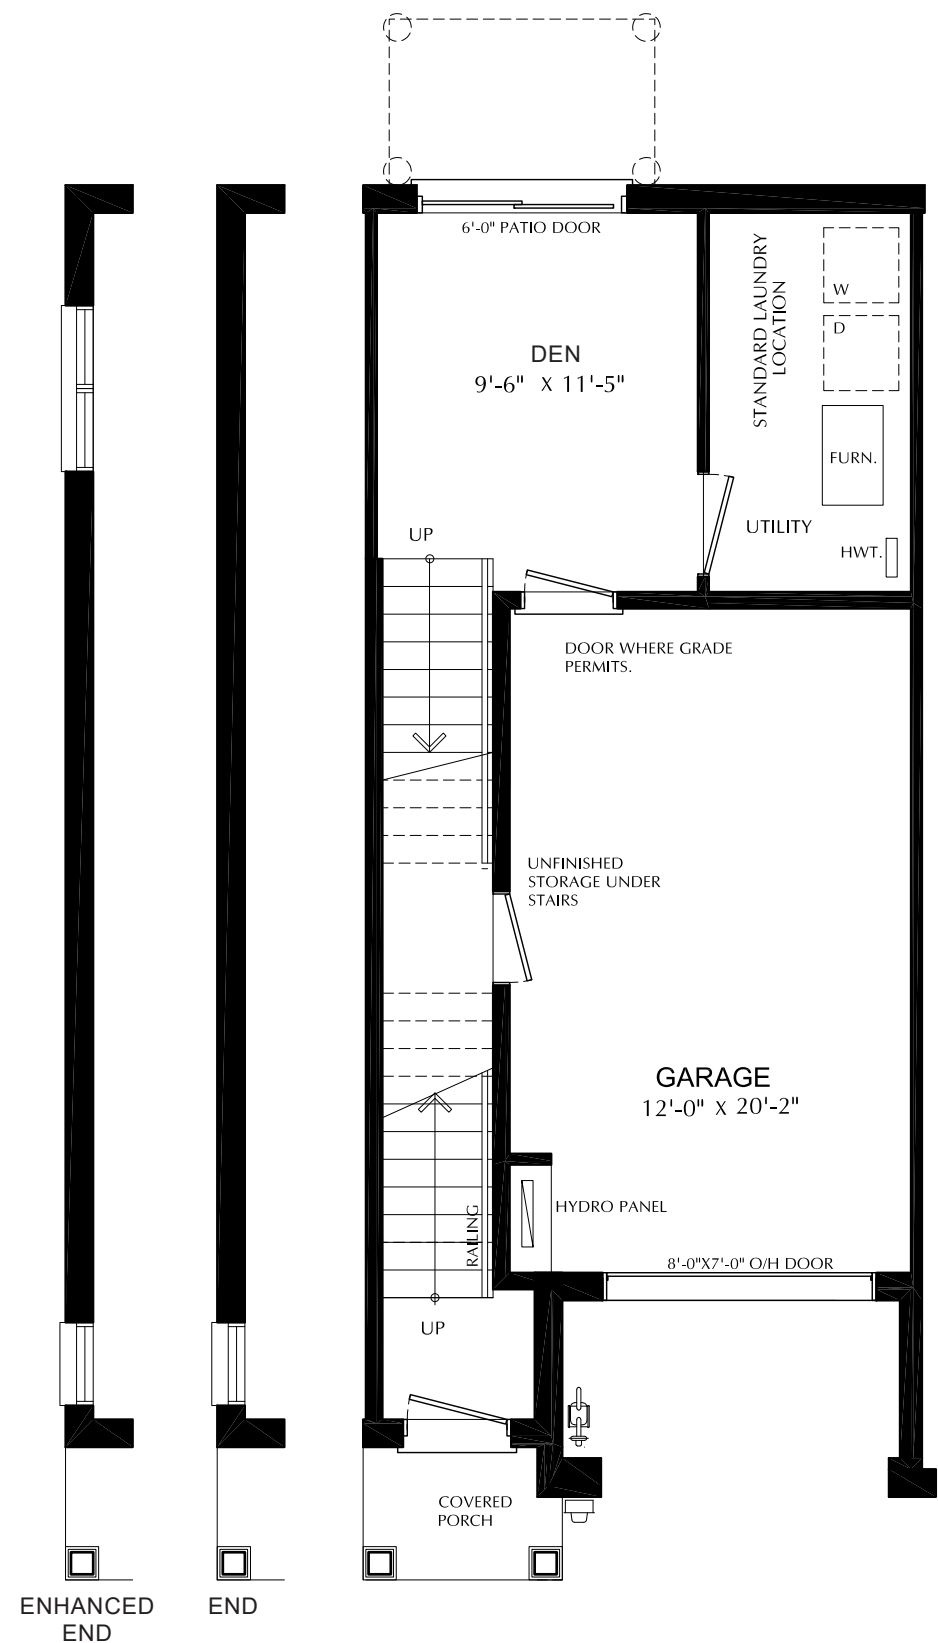

THE
RIDGE
river mill

BRECKENRIDGE
THREE STOREY TERRACE SUITE TOWNS

1640 SQFT
3 BEDROOM

THIRD FLOOR

GROUND FLOOR

ENHANCED
END

END

SECOND FLOOR

ENHANCED
END

END

THE
RIDGE
river mill

DENVER
TRADITIONAL THREE-STOREY

1500 SQFT
3 BEDROOM

OPTIONAL UPPER LAUNDRY

OPTIONAL UPPER LAUNDRY/ENSUITE

OPTIONAL LUXURY UPPER LAUNDRY

GROUND FLOOR

ENHANCED END

END

SECOND FLOOR

THE
RIDGE
river mill

KEYSTONE
THREE-STOREY TERRACE SUITE TOWNS

1915 SQFT
3 BEDROOM

GROUND FLOOR

SECOND FLOOR

THE
RIDGE
river mill

ASPEN
THREE-STOREY BOUTIQUE TOWNS

1342 SQFT
2 BEDROOM

THIRD FLOOR

GROUND FLOOR

SECOND FLOOR

THE
RIDGE
river mill