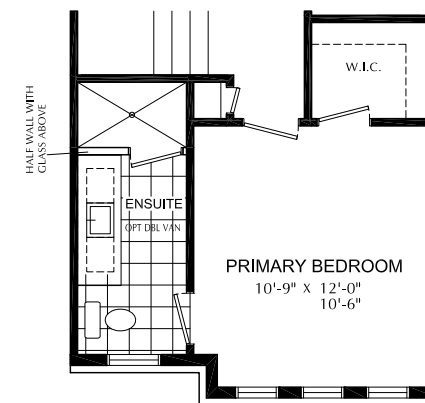

THE
RIDGE
river mill

BRECKENRIDGE
THREE STOREY TERRACE SUITE TOWNS

1640 SQFT
3 BEDROOM

THIRD FLOOR

GROUND FLOOR

ENHANCED
END

END

SECOND FLOOR

ENHANCED
END

END

THE
RIDGE
river mill

DENVER
TRADITIONAL THREE-STOREY

1500 SQFT
3 BEDROOM

OPTIONAL UPPER LAUNDRY

OPTIONAL UPPER LAUNDRY/ENSUITE

OPTIONAL LUXURY UPPER LAUNDRY

GROUND FLOOR

ENHANCED END

END

SECOND FLOOR

THE
RIDGE
river mill

KEYSTONE
THREE-STOREY TERRACE SUITE TOWNS

1915 SQFT
3 BEDROOM

GROUND FLOOR