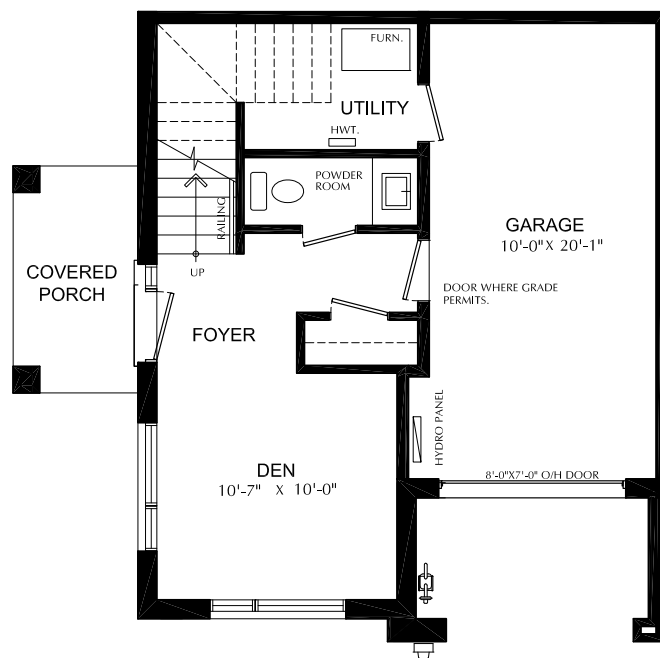

ENHANCED
END

END

THE
RIDGE
river mill

DENVER
TRADITIONAL THREE-STOREY

1500 SQFT
3 BEDROOM

OPTIONAL UPPER LAUNDRY

OPTIONAL UPPER LAUNDRY/ENSUITE

OPTIONAL LUXURY UPPER LAUNDRY

GROUND FLOOR

ENHANCED END

END

SECOND FLOOR

THE
RIDGE
river mill

KEYSTONE
THREE-STOREY TERRACE SUITE TOWNS

1915 SQFT
3 BEDROOM

GROUND FLOOR

STEAMBOAT
THREE-STOREY BOUTIQUE TOWNS

1610 SQFT
3 BEDROOM

GROUND FLOOR

SECOND FLOOR

OPTIONAL DEN WITH POWDER ROOM

OPTIONAL BEDROOM WITH POWER ROOM

THE
RIDGE
river mill

VAIL
 THREE-STOREY BOUTIQUE TOWNS

1610 SQFT
 3 BEDROOM

THIRD FLOOR

OPTION BEDROOM WITH ENSUITE

GROUND FLOOR

OPTIONAL 2PC BATH

SECOND FLOOR