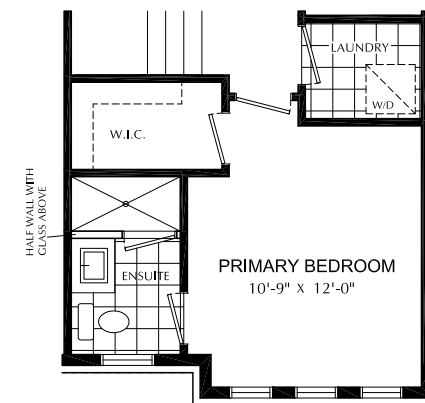

THE
RIDGE
river mill

BRECKENRIDGE
THREE STOREY TERRACE SUITE TOWNS

1640 SQFT
3 BEDROOM

THIRD FLOOR

GROUND FLOOR

ENHANCED
END

END

SECOND FLOOR

ENHANCED
END

END

THE
RIDGE
river mill

DENVER
TRADITIONAL THREE-STOREY

1500 SQFT
3 BEDROOM

OPTIONAL UPPER LAUNDRY

OPTIONAL UPPER LAUNDRY/ENSUITE

OPTIONAL LUXURY UPPER LAUNDRY

GROUND FLOOR

ENHANCED END

END

SECOND FLOOR

THE
RIDGE
river mill

KEYSTONE
THREE-STOREY TERRACE SUITE TOWNS

1915 SQFT
3 BEDROOM

GROUND FLOOR