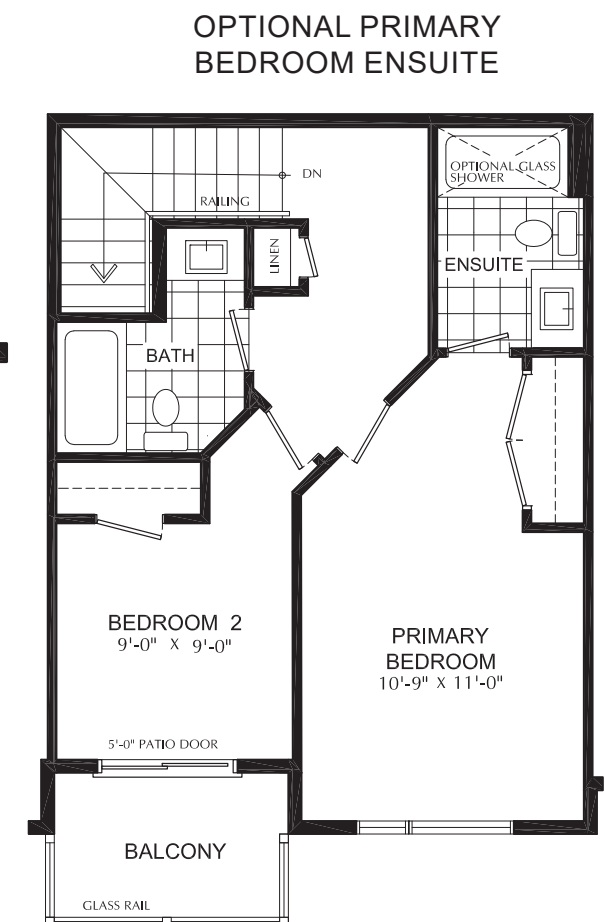

ENHANCED
END

END

THE
RIDGE
river mill

DENVER
TRADITIONAL THREE-STOREY

1500 SQFT
3 BEDROOM

OPTIONAL UPPER LAUNDRY

OPTIONAL UPPER LAUNDRY/ENSUITE

OPTIONAL LUXURY UPPER LAUNDRY

GROUND FLOOR

ENHANCED END

END

SECOND FLOOR

THE
RIDGE
river mill

KEYSTONE
THREE-STOREY TERRACE SUITE TOWNS

1915 SQFT
3 BEDROOM

GROUND FLOOR

SECOND FLOOR

THE
RIDGE
river mill

ASPEN
THREE-STOREY BOUTIQUE TOWNS

1342 SQFT
2 BEDROOM

THIRD FLOOR

GROUND FLOOR

SECOND FLOOR

THE
RIDGE
river mill

STEAMBOAT
THREE-STOREY BOUTIQUE TOWNS

1610 SQFT
3 BEDROOM

GROUND FLOOR

SECOND FLOOR

OPTIONAL DEN WITH POWDER ROOM

OPTIONAL BEDROOM WITH POWER ROOM

THE
RIDGE
river mill

VAIL
 THREE-STOREY BOUTIQUE TOWNS