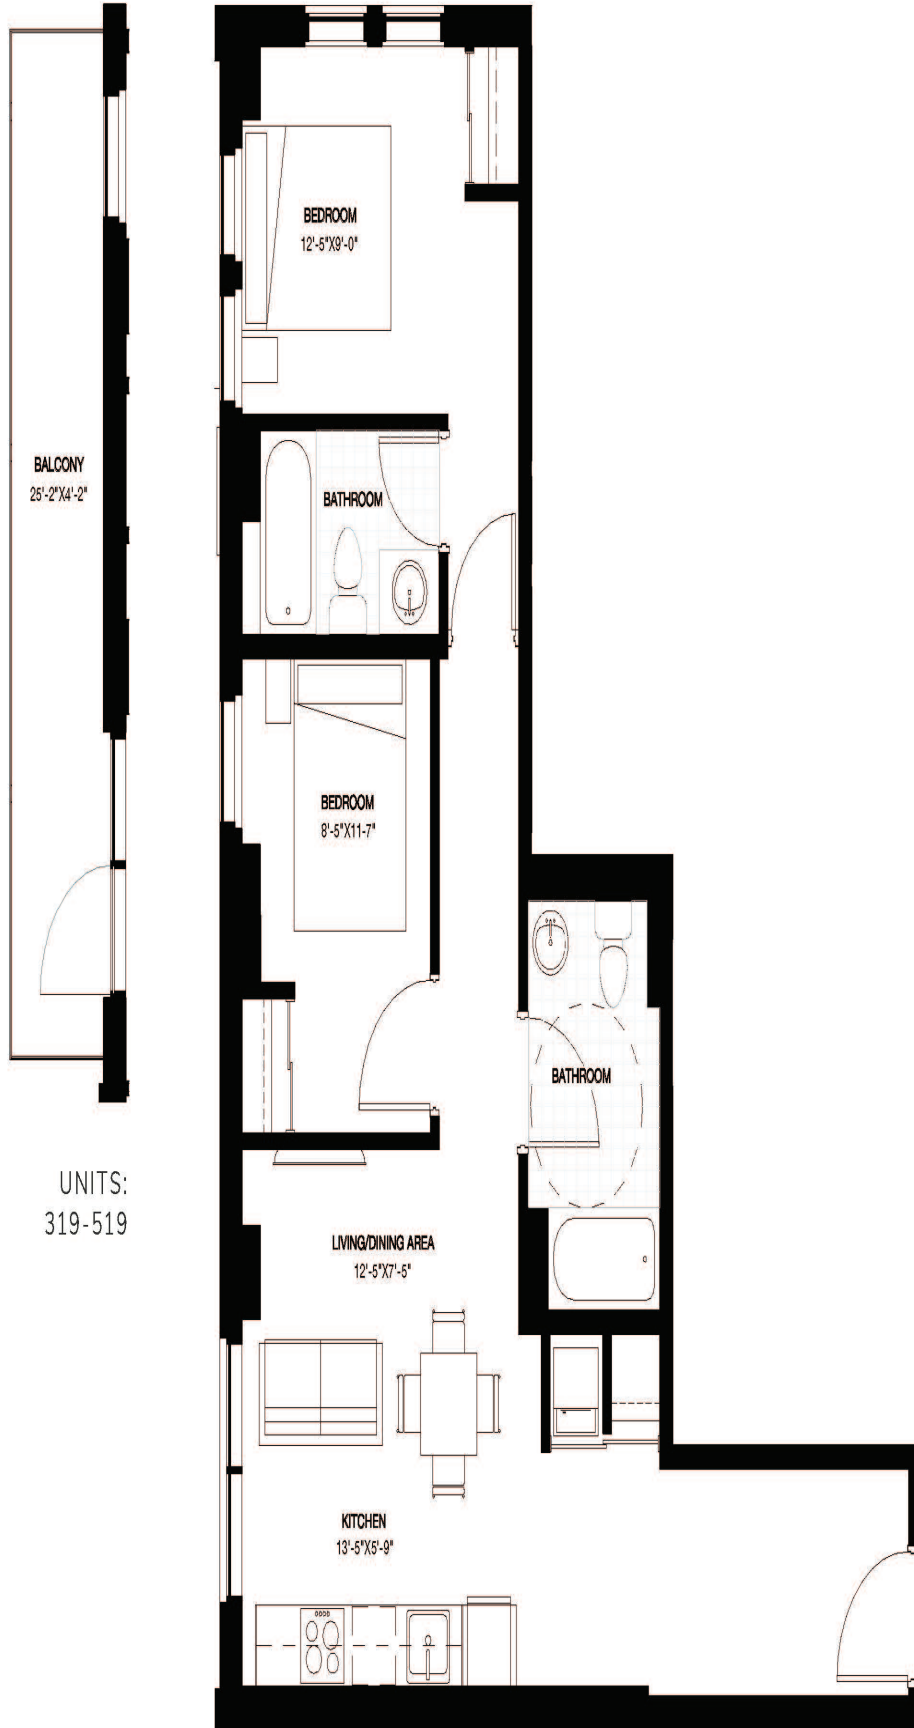

E8

TWO BEDROOM

792 SQ.FT. BALCONY: 105 SQ.FT.

UNITS: 217, 319-519