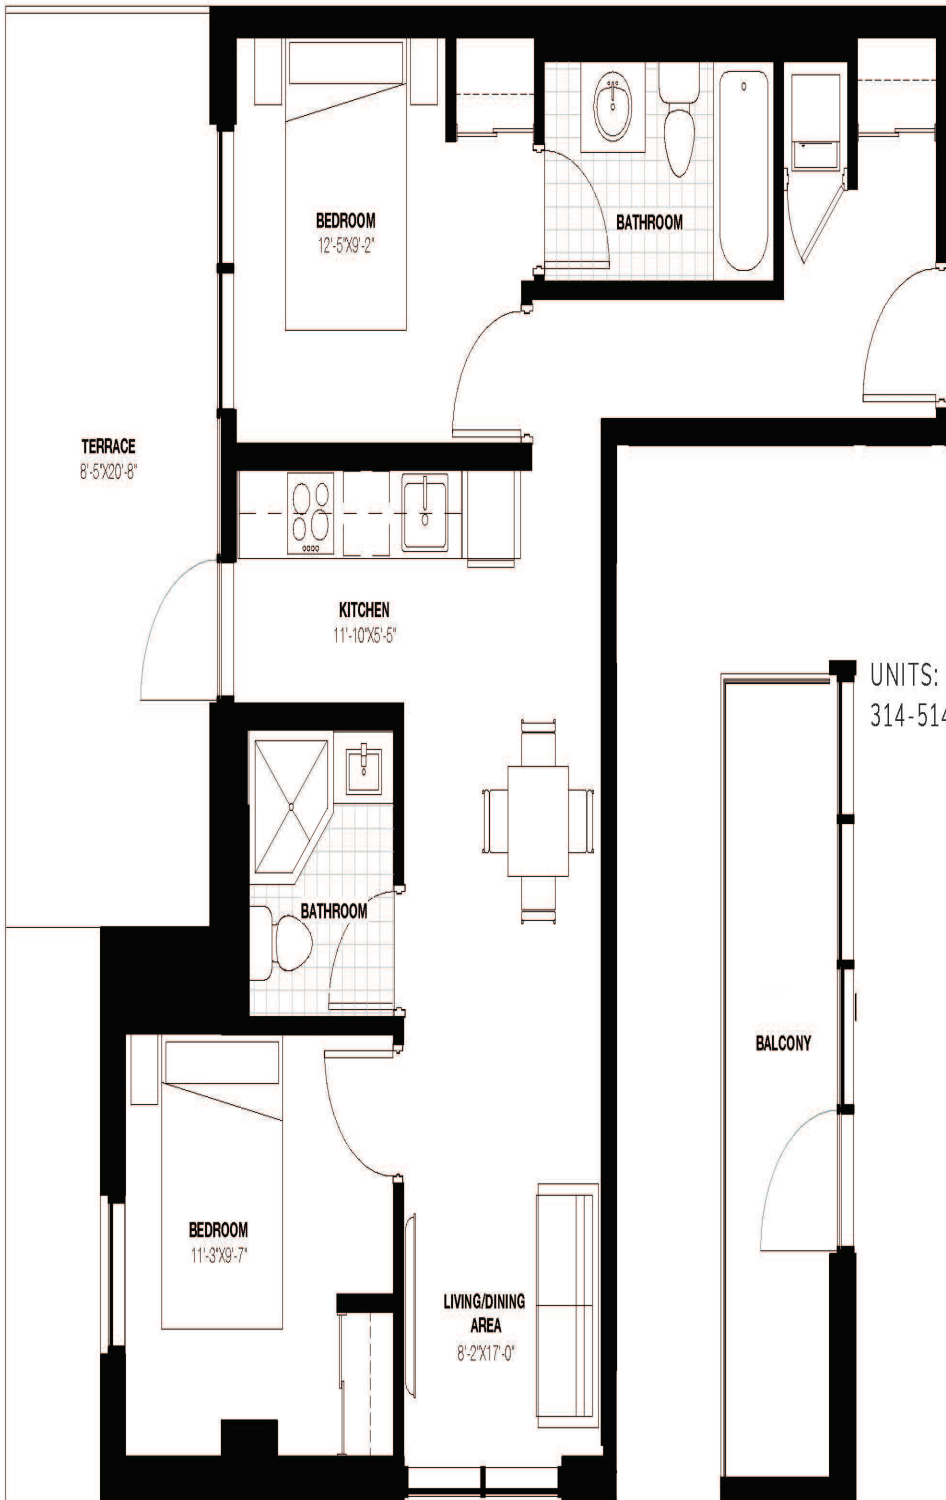

B13

ONE BEDROOM

519 SQ.FT.

UNITS: 224,326

A1

STUDIO

371 SQ.FT. BALCONY: 49 SQ.FT.

UNITS: 223, 325-525

C8

ONE BEDROOM + DEN

570 SQ.FT. BALCONY: 68 SQ.FT.

UNITS: 204-504 (598 SQ.FT.),
205-505, 206-506

A2

STUDIO

384 SQ.FT. TERRACE: 108 SQ.FT. BALCONY: 49 SQ.FT.

UNITS: 710

UNITS: 610-710

6th FLOOR

7th FLOOR

E10

TWO BEDROOM

912 SQ.FT. BALCONY: 168 SQ.FT.

UNITS: 308-508

E6

TWO BEDROOM

747 SQ.FT. TERRACE: 174 SQ.FT. BALCONY: 82 SQ.FT.

UNITS: 212, 314-514

B9

ONE BEDROOM

509 SQ.FT. BALCONY: 40 SQ.FT.

UNITS: 220, 221, 222 (513 SQ.FT.),
321-521 (493 SQ.FT.), 322-522,
323-423, 324-525 (515 SQ.FT.)