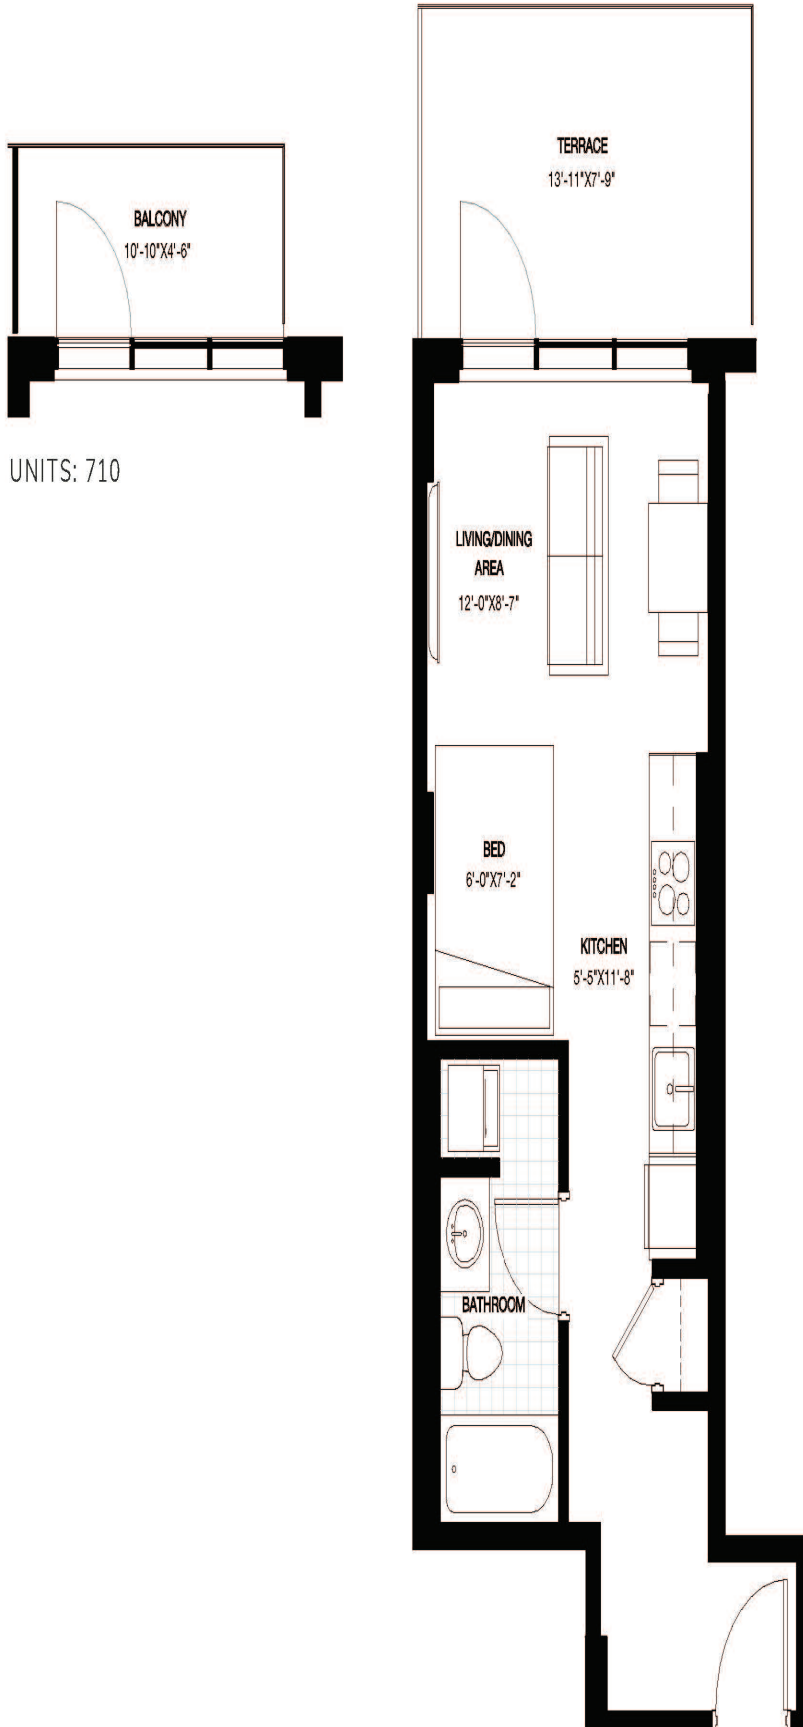

B13

ONE BEDROOM

519 SQ.FT.

UNITS: 224,326

A1

STUDIO

371 SQ.FT. BALCONY: 49 SQ.FT.

UNITS: 223, 325-525

C8

ONE BEDROOM + DEN

570 SQ.FT. BALCONY: 68 SQ.FT.

UNITS: 204-504 (598 SQ.FT.),
205-505, 206-506

A2

STUDIO

384 SQ.FT. TERRACE: 108 SQ.FT. BALCONY: 49 SQ.FT.

UNITS: 710

UNITS: 610-710

6th FLOOR

7th FLOOR

E10

TWO BEDROOM

912 SQ.FT. BALCONY: 168 SQ.FT.

UNITS: 308-508

E6

TWO BEDROOM

747 SQ.FT. TERRACE: 174 SQ.FT. BALCONY: 82 SQ.FT.

UNITS: 212, 314-514

B9

ONE BEDROOM

509 SQ.FT. BALCONY: 40 SQ.FT.

UNITS: 220, 221, 222 (513 SQ.FT.),
321-521 (493 SQ.FT.), 322-522,
323-423, 324-525 (515 SQ.FT.)