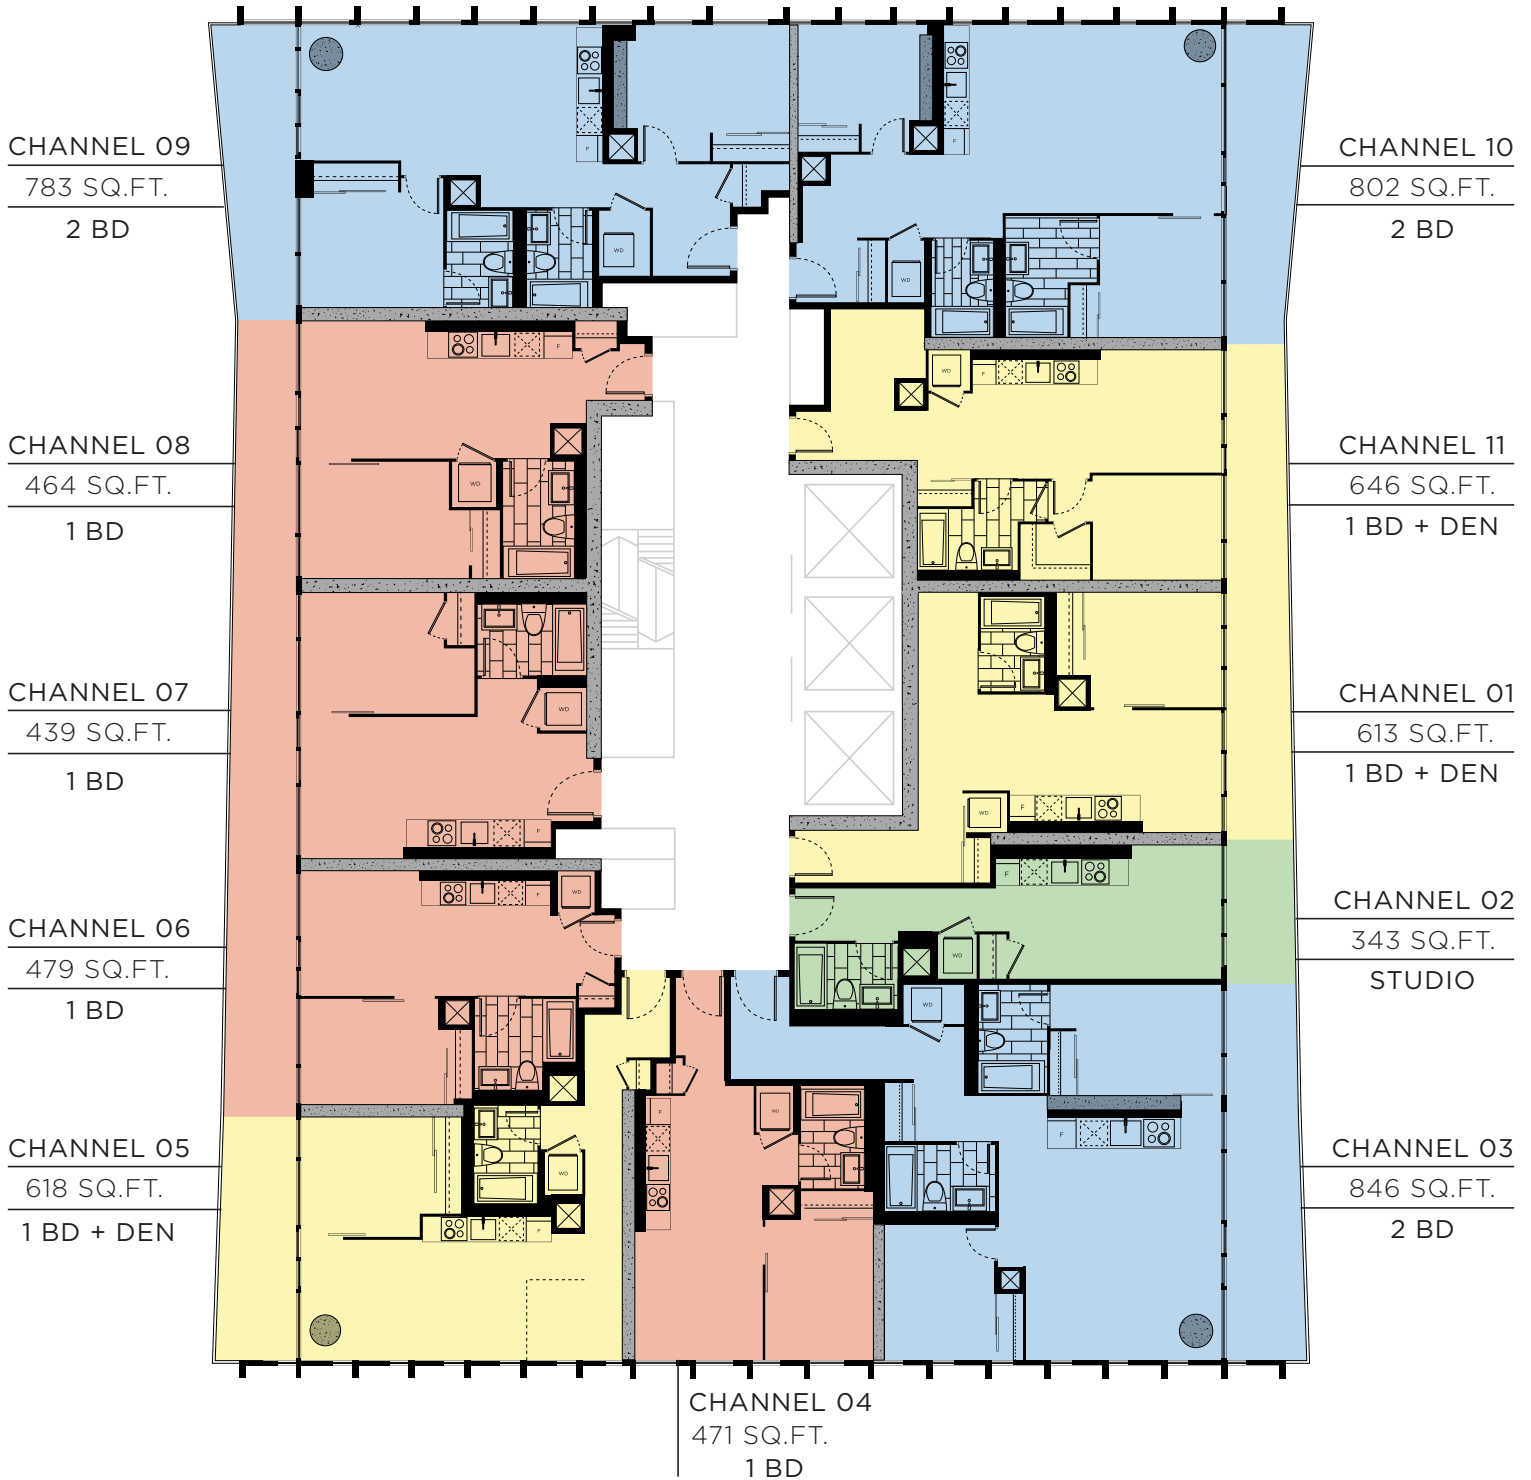

TYPICAL SUITES

LEVELS 3-30

TELEVISION CITY

one bedroom
 one bedroom + den
 two bedroom
 studio

Window(s), balcony and balcony door may shift in size and/or location. Actual floor area may differ from stated floor area. All prices, sizes and specifications are subject to change without notice. E. &O.E.