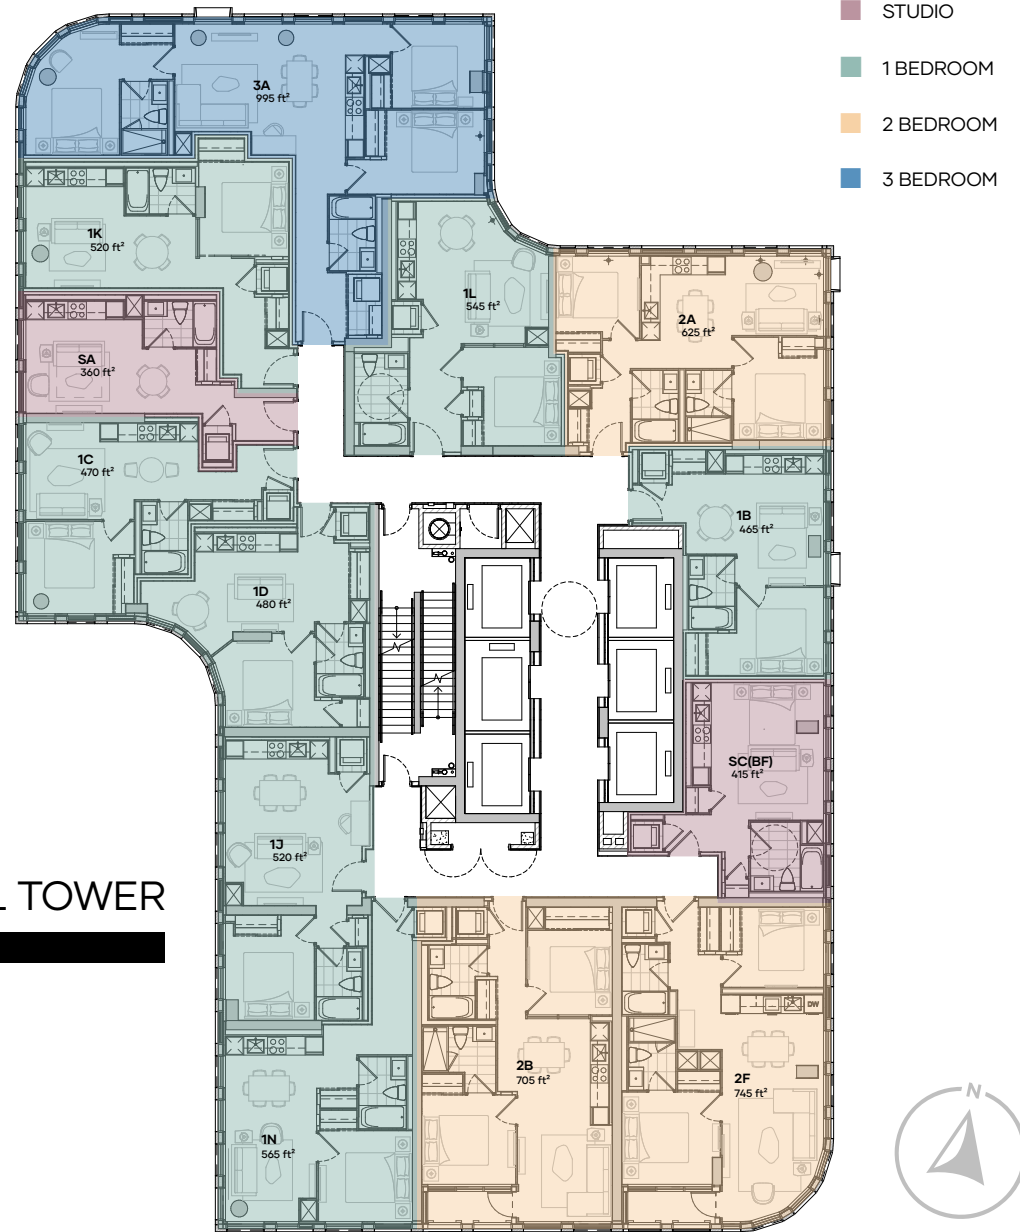

## FLOOR 4

- 1 BEDROOM
- 1 BEDROOM + DEN
- 2 BEDROOM
- 2 BEDROOM + DEN
- 3 BEDROOM

**MADISON**  
GROUP

Any configuration, dimensions, floorplans, materials and specifications are subject to change without notice. The exterior elevation and site plan of the Condominium are subject to approval and changes by the applicable governmental authorities. Renderings are artist's concept only. E. & O.E. February 2022.

# ALIAS

CHURCH X RICHMOND

- 1 BEDROOM
- 2 BEDROOM
- 2 BEDROOM + DEN

## FLOOR 7

**MADISON**  
GROUP

Any configuration, dimensions, floorplans, materials and specifications are subject to change without notice. The exterior elevation and site plan of the Condominium are subject to approval and changes by the applicable governmental authorities. Renderings are artist's concept only. E. & O.E. February 2022.

## TYPICAL TOWER

**MADISON**  
GROUP

Any configuration, dimensions, floorplans, materials and specifications are subject to change without notice. The exterior elevation and site plan of the Condominium are subject to approval and changes by the applicable governmental authorities. Renderings are artist's concept only. E. & O.E. February 2022.