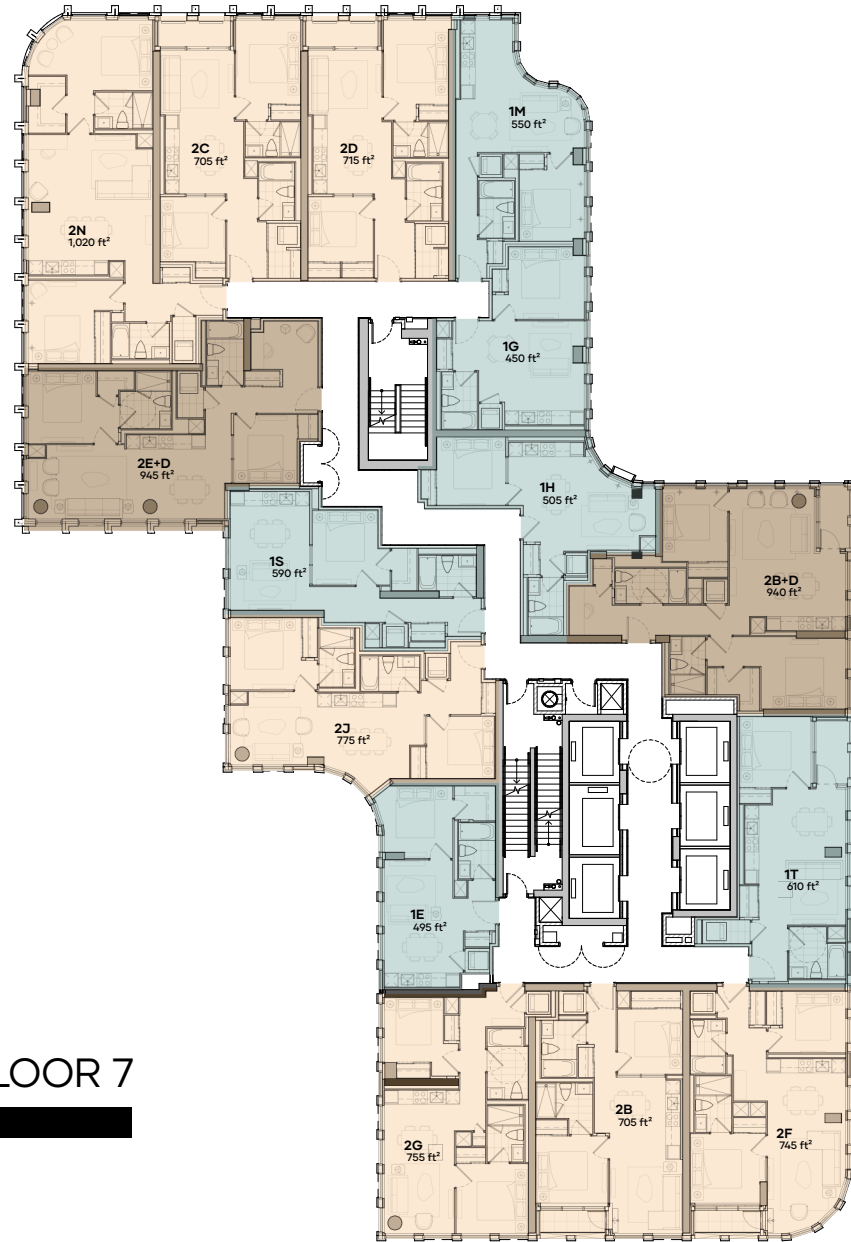

## FLOOR 4

- 1 BEDROOM
- 1 BEDROOM + DEN
- 2 BEDROOM
- 2 BEDROOM + DEN
- 3 BEDROOM

**MADISON**  
GROUP

Any configuration, dimensions, floorplans, materials and specifications are subject to change without notice. The exterior elevation and site plan of the Condominium are subject to approval and changes by the applicable governmental authorities. Renderings are artist's concept only. E. & O.E. February 2022.

# ALIAS

CHURCH X RICHMOND

- 1 BEDROOM
- 2 BEDROOM
- 2 BEDROOM + DEN

## FLOOR 7

**MADISON**  
GROUP

Any configuration, dimensions, floorplans, materials and specifications are subject to change without notice. The exterior elevation and site plan of the Condominium are subject to approval and changes by the applicable governmental authorities. Renderings are artist's concept only. E. & O.E. February 2022.