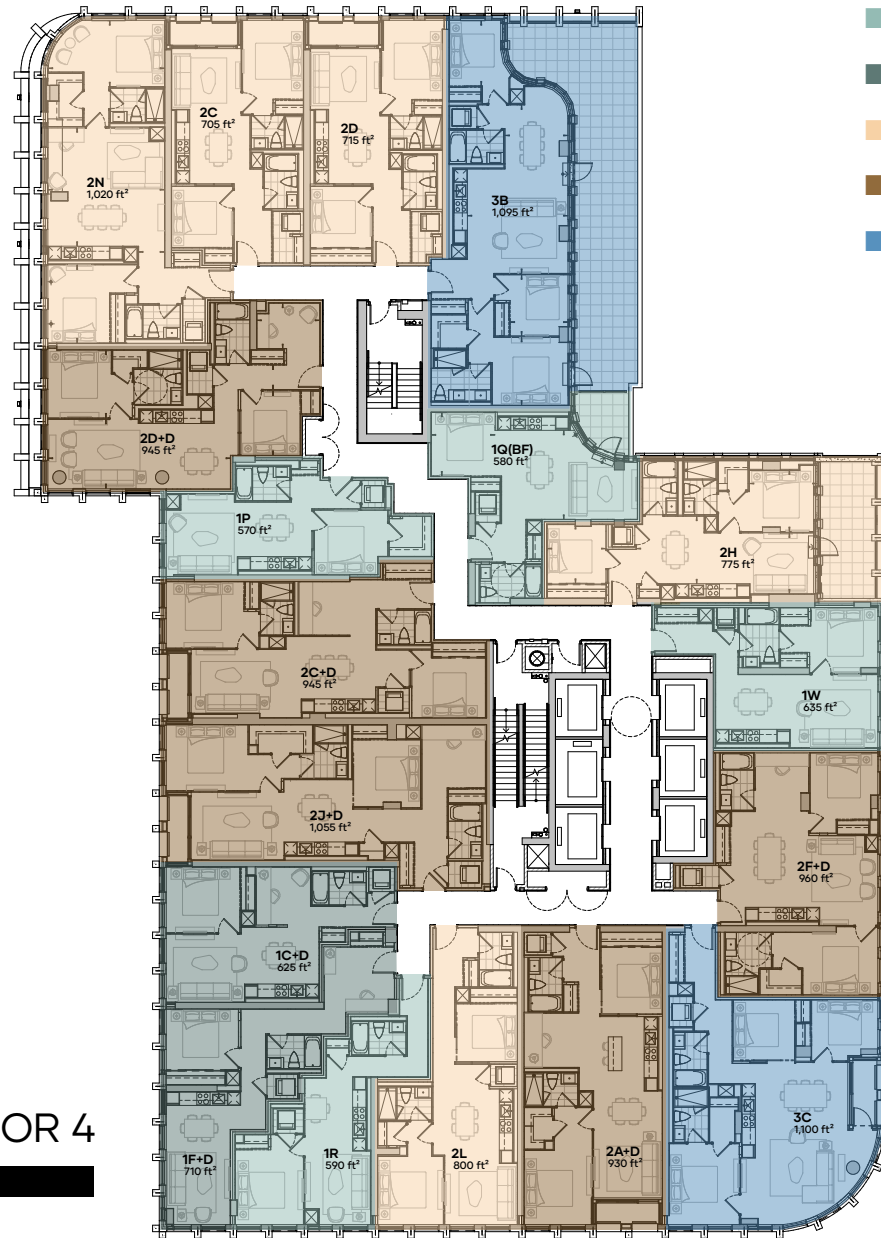

## FLOOR 4

- 1 BEDROOM
- 1 BEDROOM + DEN
- 2 BEDROOM
- 2 BEDROOM + DEN
- 3 BEDROOM

**MADISON**  
GROUP

Any configuration, dimensions, floorplans, materials and specifications are subject to change without notice. The exterior elevation and site plan of the Condominium are subject to approval and changes by the applicable governmental authorities. Renderings are artist's concept only. E. & O.E. February 2022.

# ALIAS

CHURCH X RICHMOND

- 1 BEDROOM
- 2 BEDROOM
- 2 BEDROOM + DEN