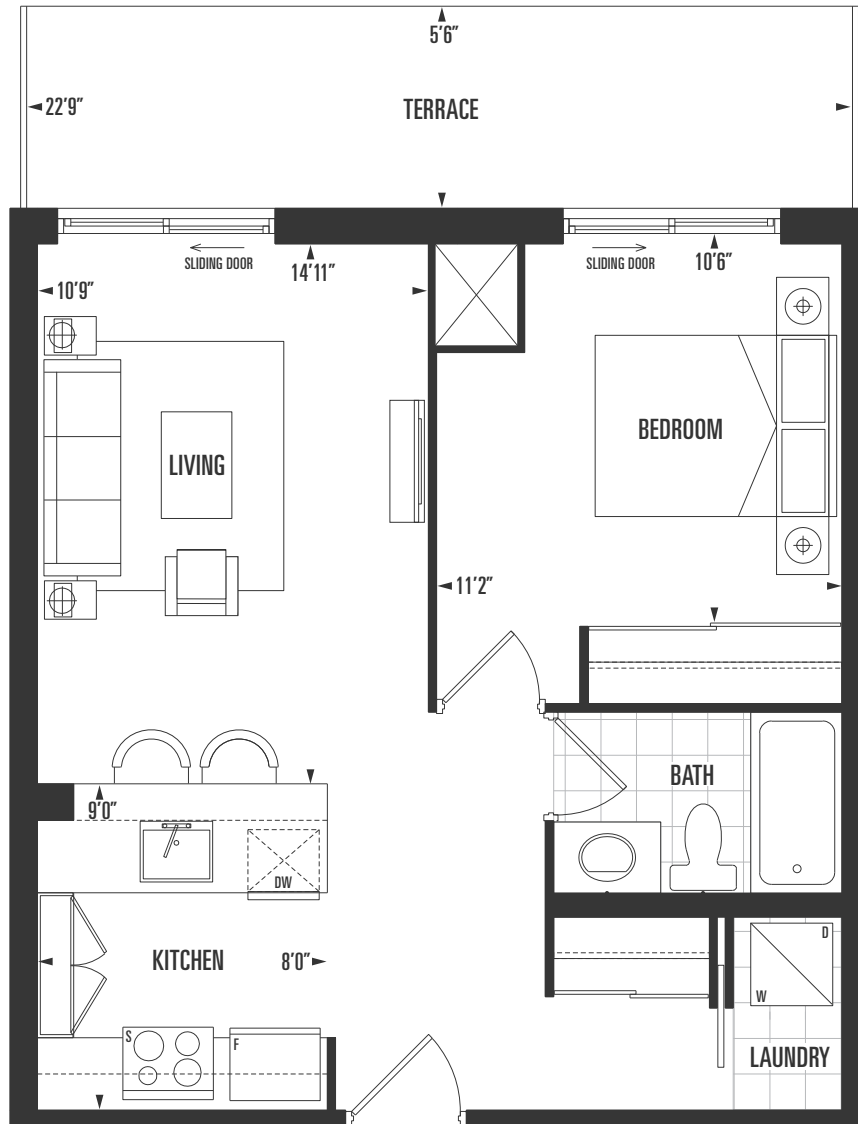

A536

suite type

1 Bed | 1 Bath

interior

536 sq.ft.

2nd - 7th floor

A582-T

suite type
1 Bed | 1 Bath

interior
582 sq.ft.

exterior
127 sq.ft.

total
709 sq.ft.

4th floor

A550

suite type

1 Bed | 1 Bath

interior

550 sq.ft.

exterior

54 sq.ft.

total

604 sq.ft.

5th - 7th floor

A565-T

suite type

A565-B

suite type

1 Bed | 1 Bath

interior

565 sq.ft.

exterior

54 sq.ft.

total