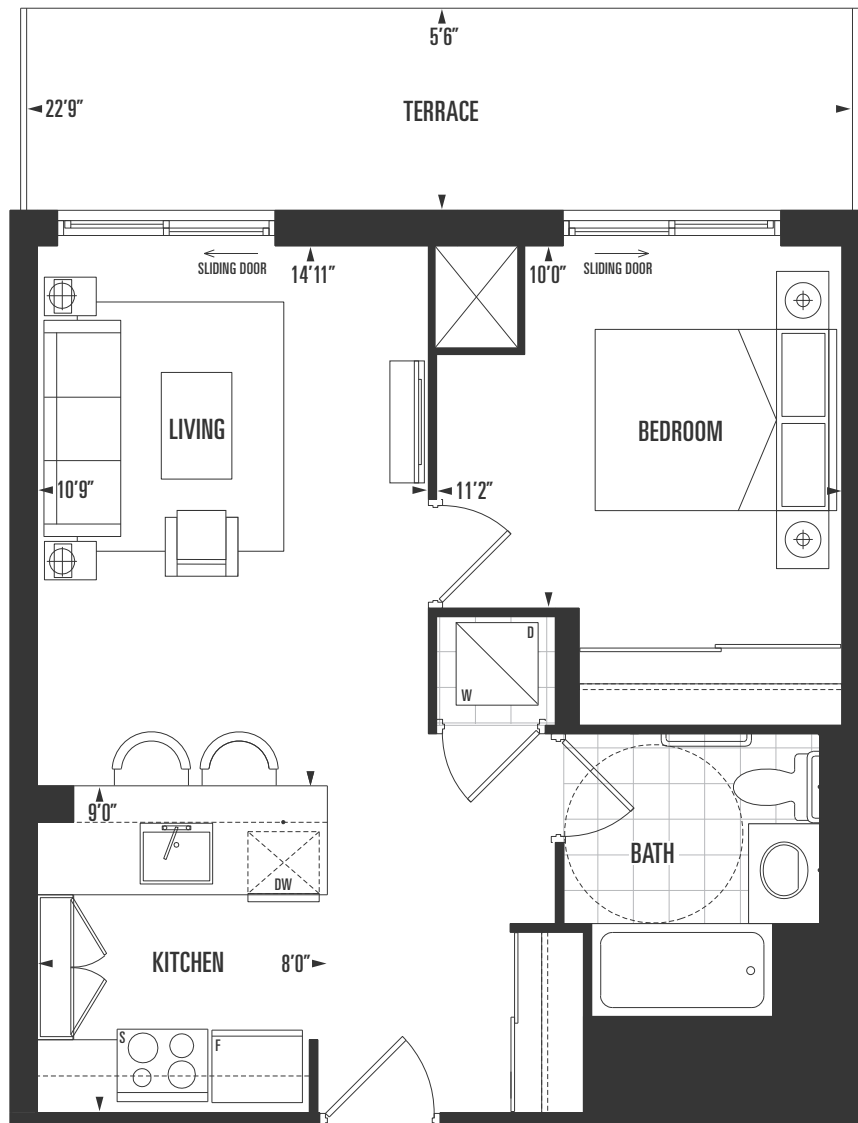

interior
582 sq.ft.

exterior
127 sq.ft.

total
709 sq.ft.

4th floor

A550

suite type

1 Bed | 1 Bath

interior

550 sq.ft.

exterior

54 sq.ft.

total

604 sq.ft.

5th - 7th floor

A565-T

suite type

1 Bed | 1 Bath

interior

565 sq.ft.

exterior

127 sq.ft.

total

692 sq.ft.

4th floor

A565-B

suite type

1 Bed | 1 Bath

interior

565 sq.ft.

exterior

54 sq.ft.

total