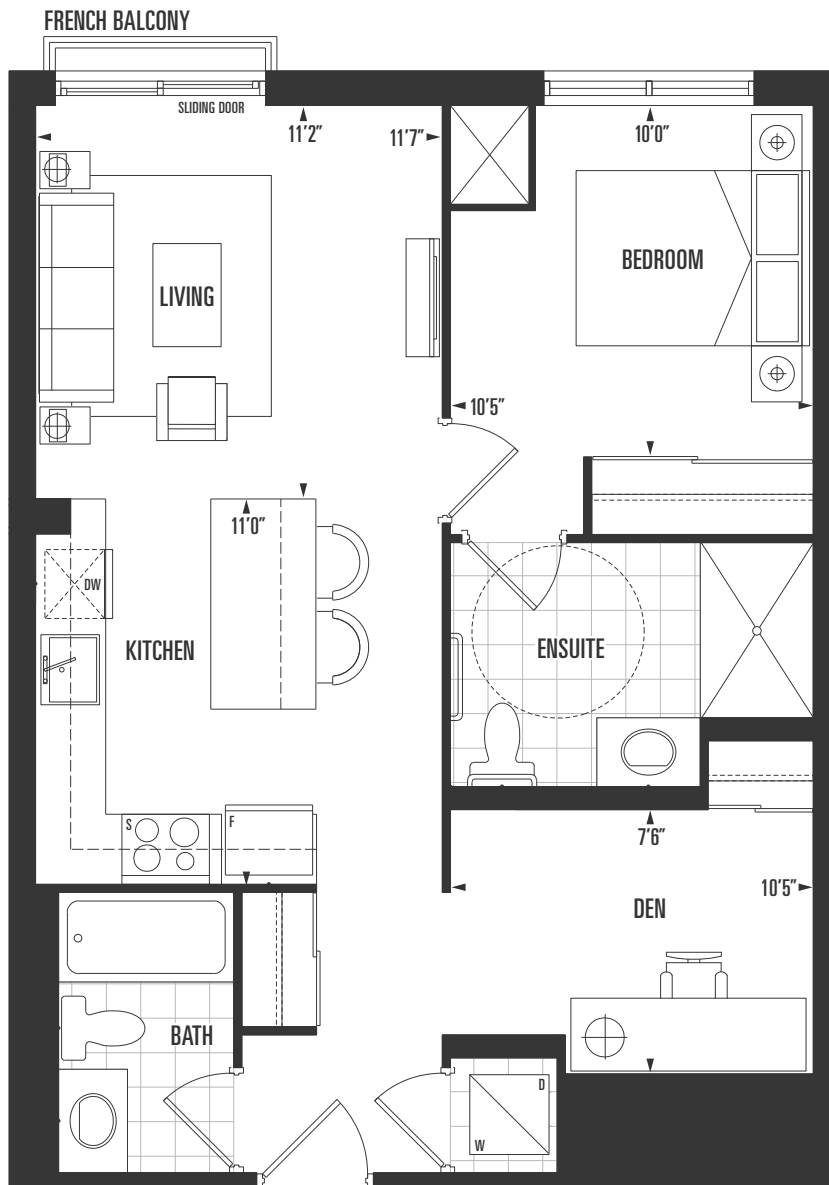

A536

suite type

1 Bed | 1 Bath

interior

536 sq.ft.

2nd - 7th floor

A582-T

suite type
1 Bed | 1 Bath

interior
582 sq.ft.

exterior
127 sq.ft.

total
709 sq.ft.

4th floor

A550

suite type

1 Bed | 1 Bath

interior

A565-B

suite type

1 Bed | 1 Bath

interior

565 sq.ft.

exterior

54 sq.ft.

total

2nd - 7th floor

B708

suite type

1 Bed + Den | 2 Bath

interior

708 sq.ft.

2nd - 3rd floor

B712