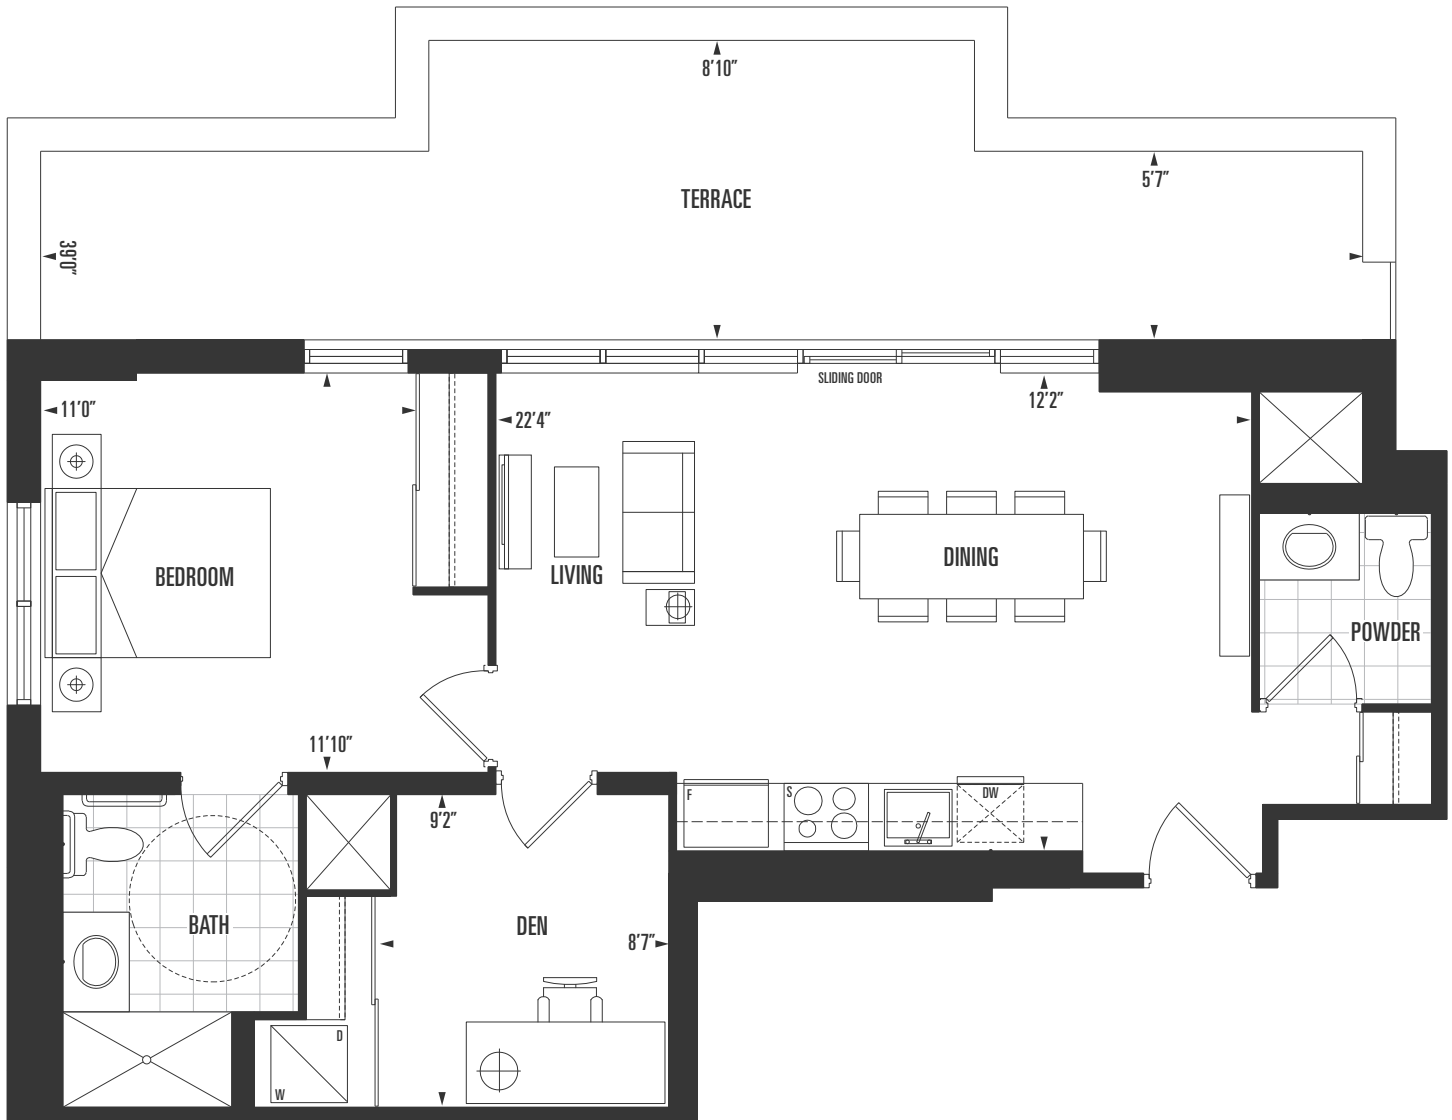

B812-T

suite type
1 Bed + Den | 1.5 Bath

interior
812 sq.ft.

exterior
272 sq.ft.

total
1,084 sq.ft.