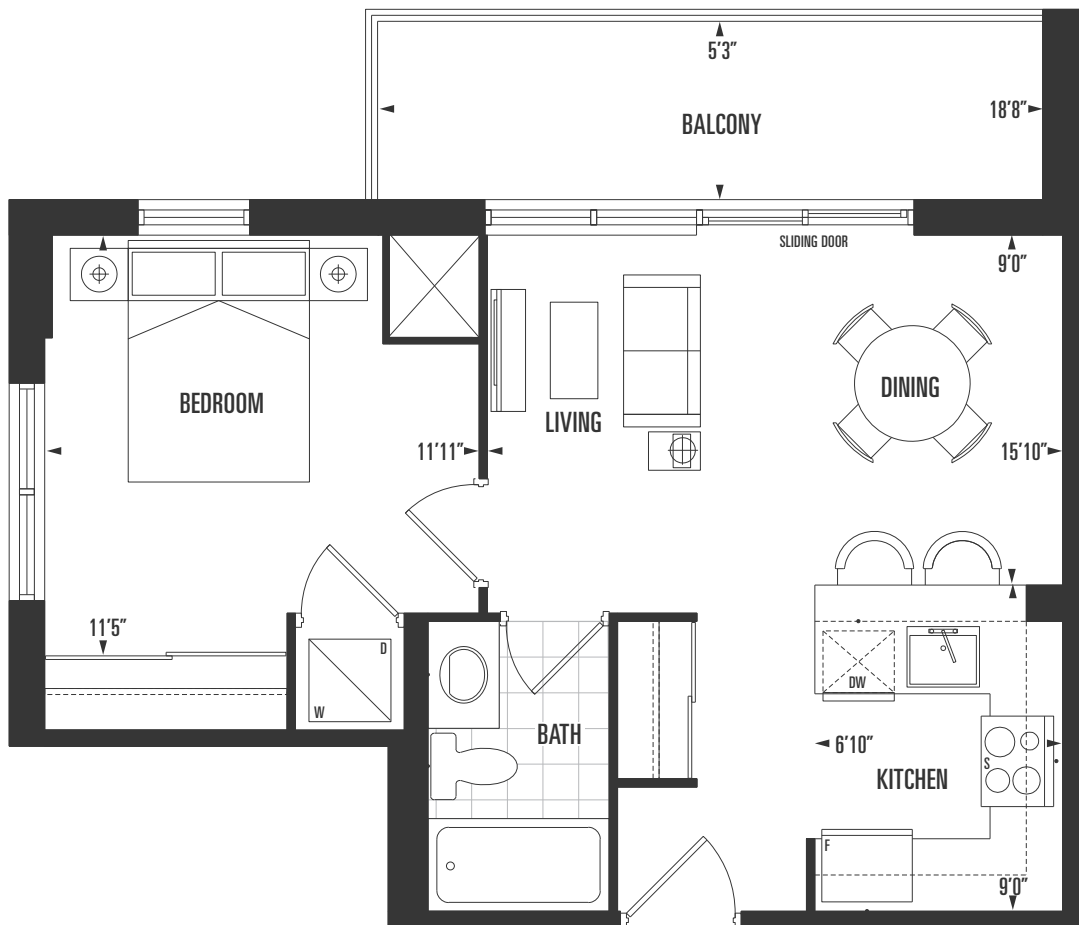

interior
582 sq.ft.

exterior
127 sq.ft.

total
709 sq.ft.

4th floor

A550

suite type

1 Bed | 1 Bath

interior

1 Bed | 1 Bath

interior

535 sq.ft.

exterior

184 sq.ft.

total

719 sq.ft.

6th floor

A535-B

suite type
1 Bed | 1 Bath

interior
535 sq.ft.

exterior
98 sq.ft.

total
633 sq.ft.

7th floor

B812-T

suite type
1 Bed + Den | 1.5 Bath