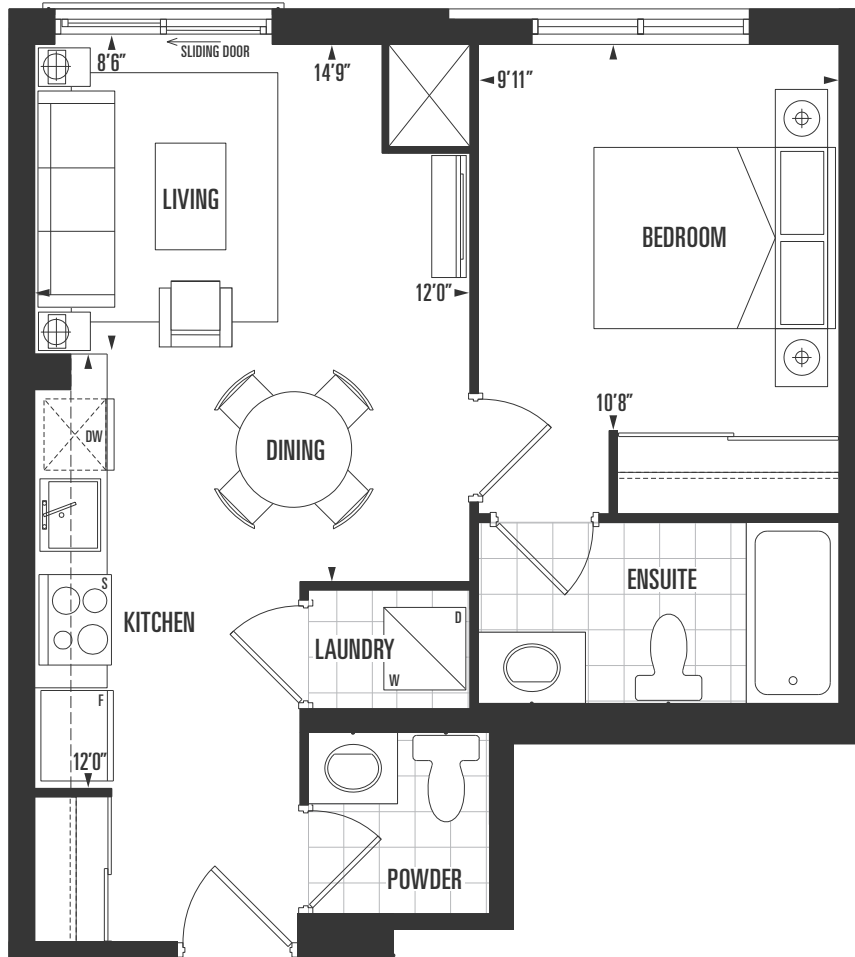

A536

suite type

1 Bed | 1 Bath

interior

536 sq.ft.

2nd - 7th floor

A582-T

suite type
1 Bed | 1 Bath

interior
582 sq.ft.

exterior
127 sq.ft.

total
709 sq.ft.

4th floor

A550

suite type

1 Bed | 1 Bath

interior

550 sq.ft.

exterior

54 sq.ft.

total

604 sq.ft.

5th - 7th floor

A565-T

suite type

A565-B

suite type

1 Bed | 1 Bath

interior

565 sq.ft.

exterior

54 sq.ft.

total