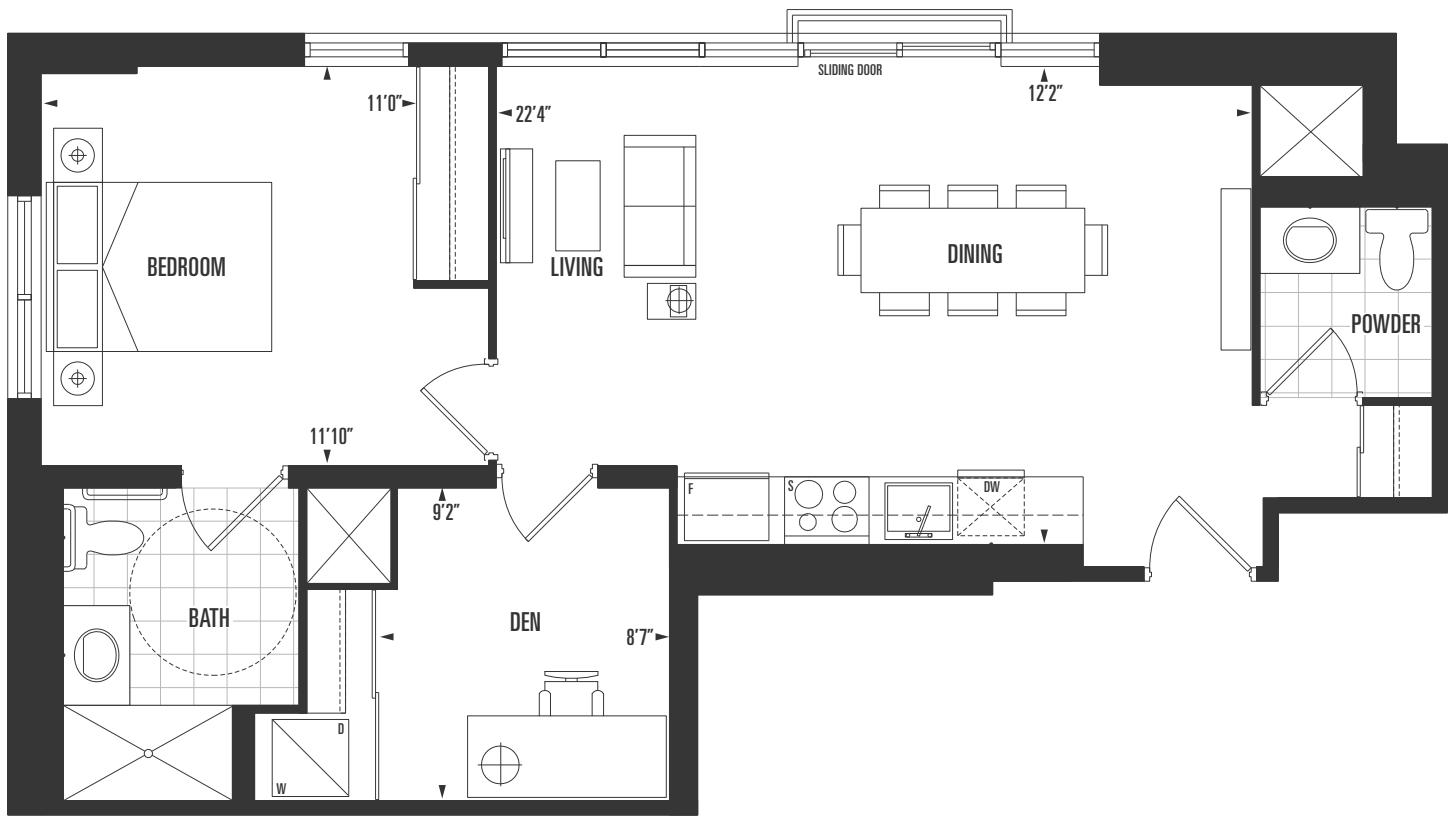

interior
812 sq.ft.

exterior
272 sq.ft.

total
1,084 sq.ft.

6th floor

B812

suite type
1 Bed + Den | 1.5 Bath

interior
812 sq.ft.

7th floor