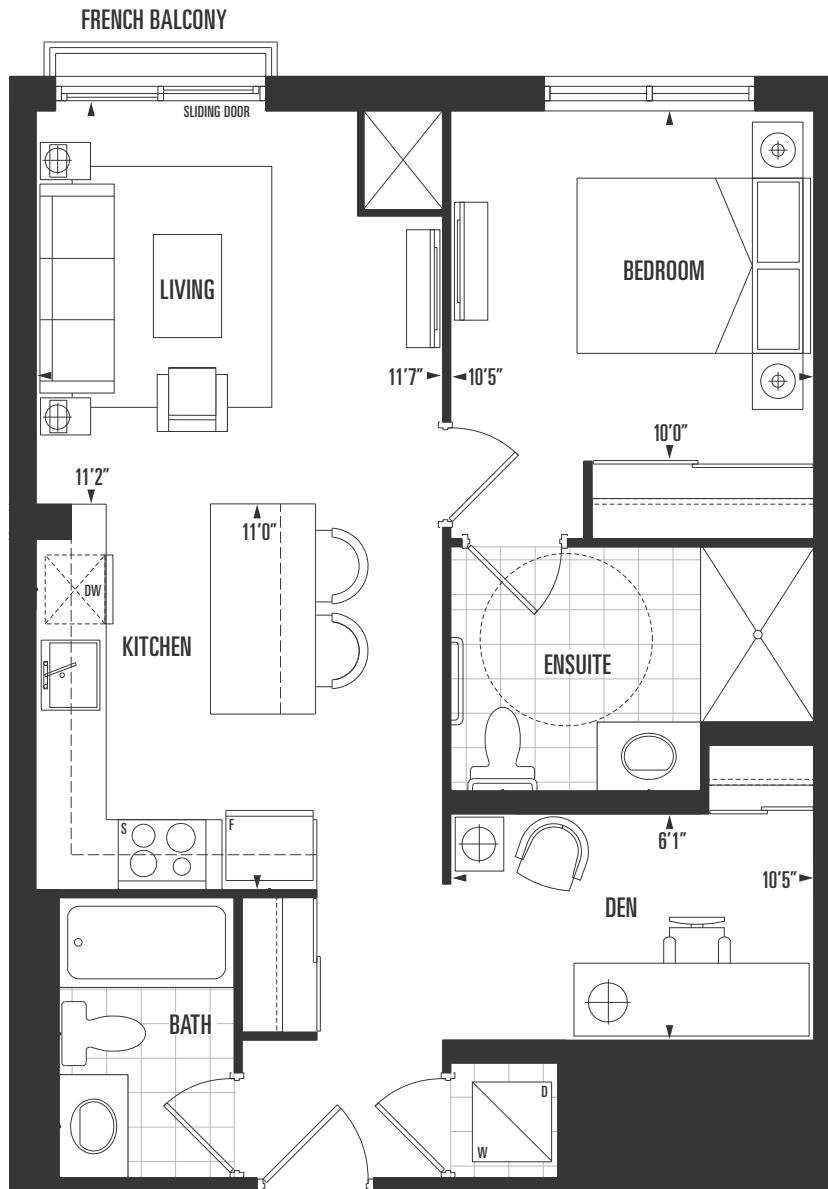

B712

suite type

1 Bed + Den | 2 Bath

interior

712 sq.ft.