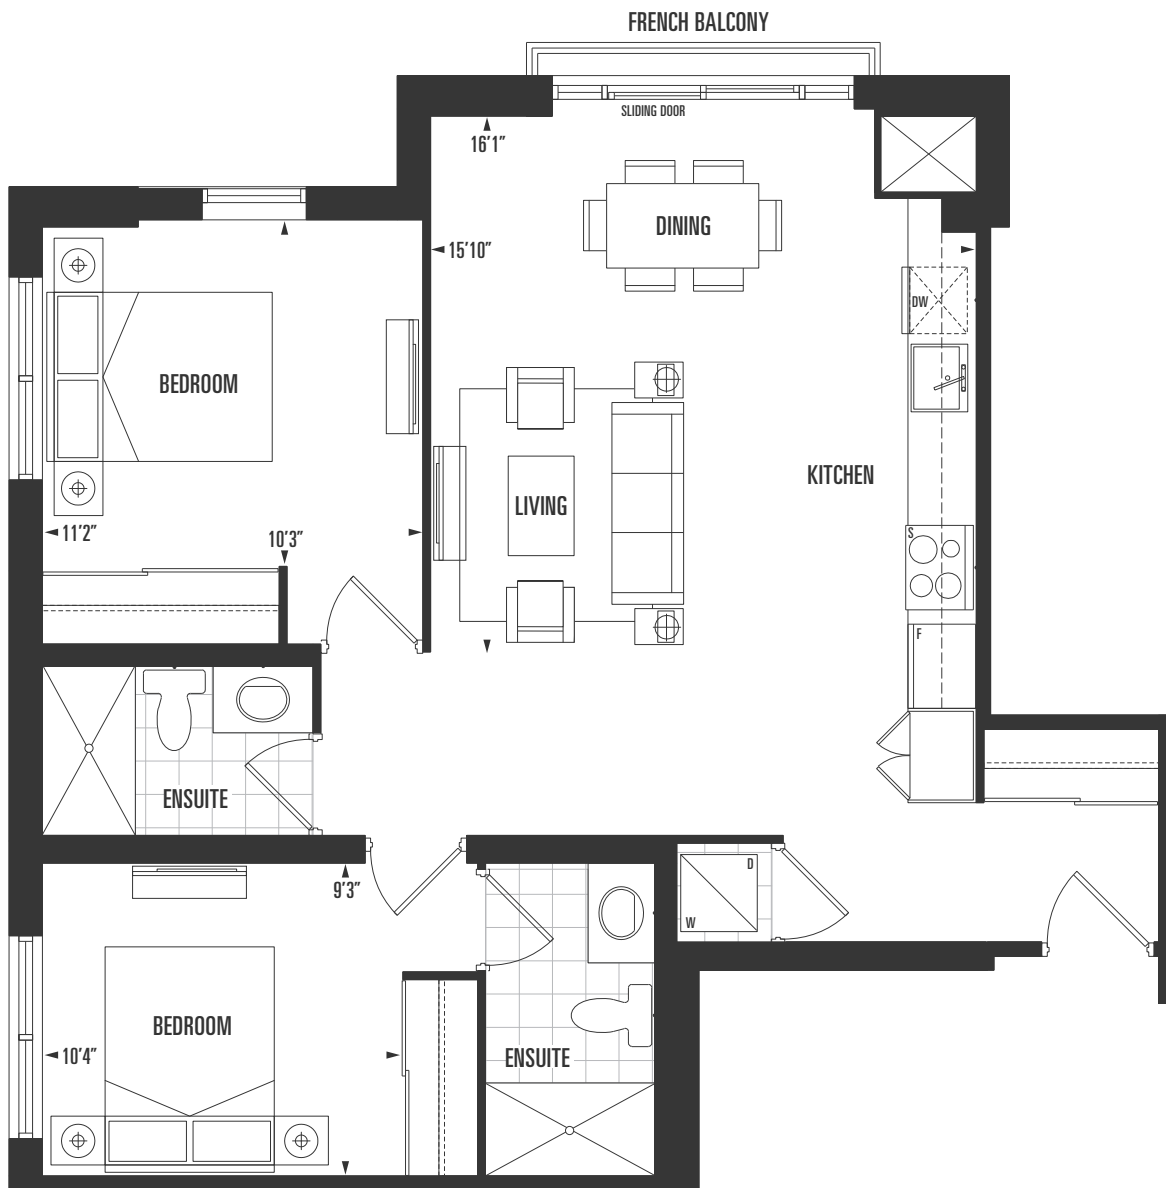

C850

suite type

2 Bed | 2 Bath

interior

850 sq.ft.