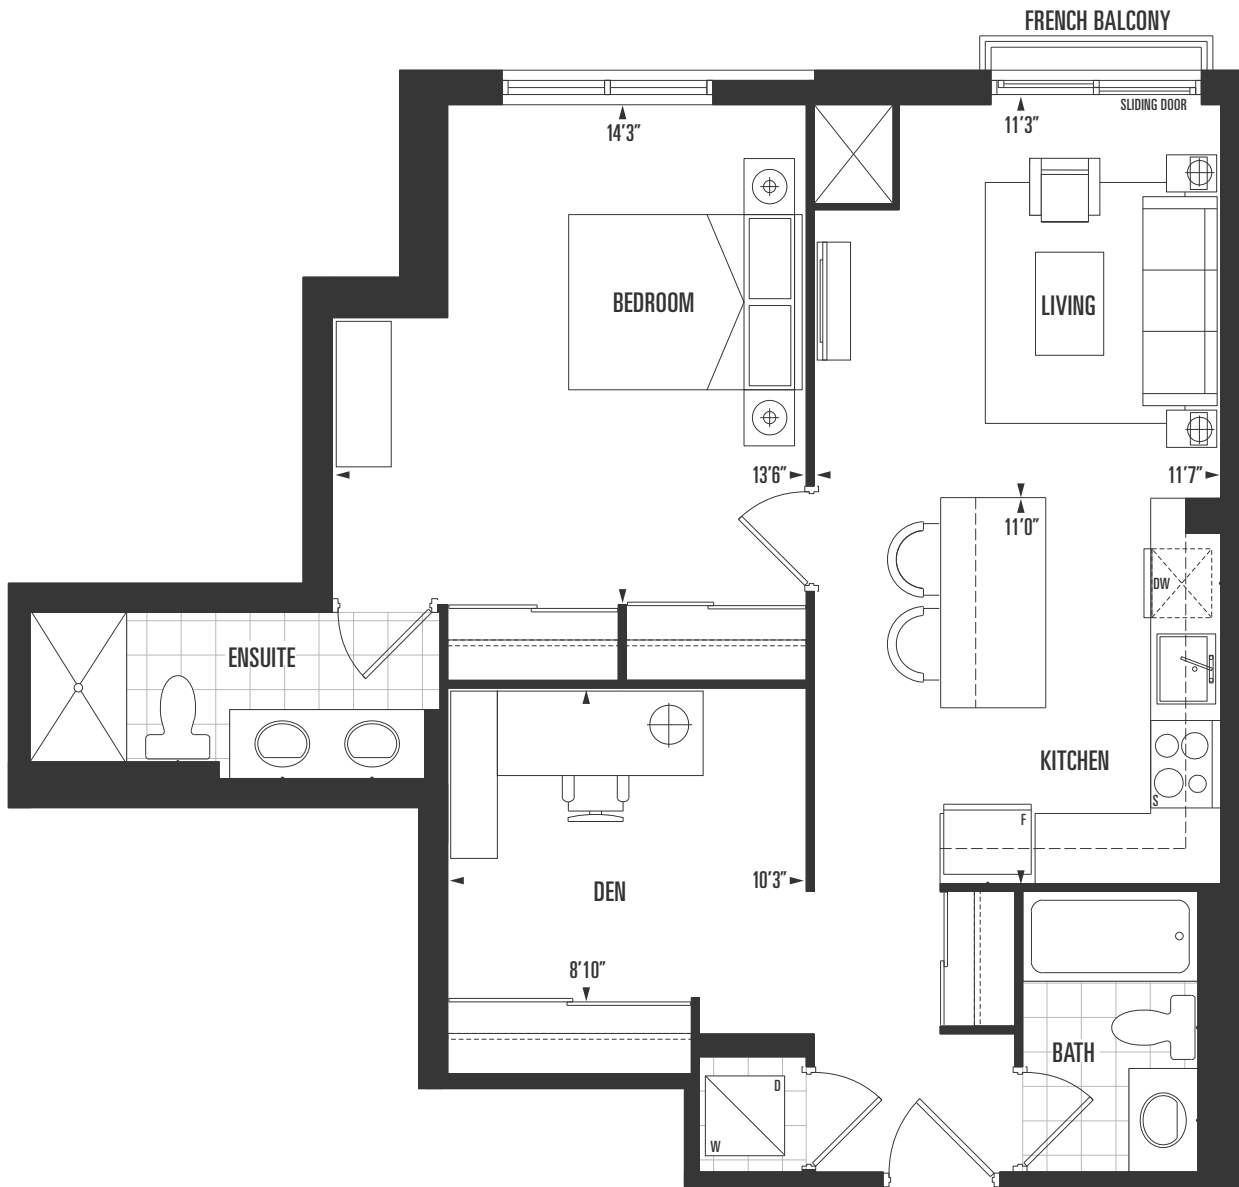

A828

suite type

1 Bed + Den | 2 Bath

interior

828 sq.ft.