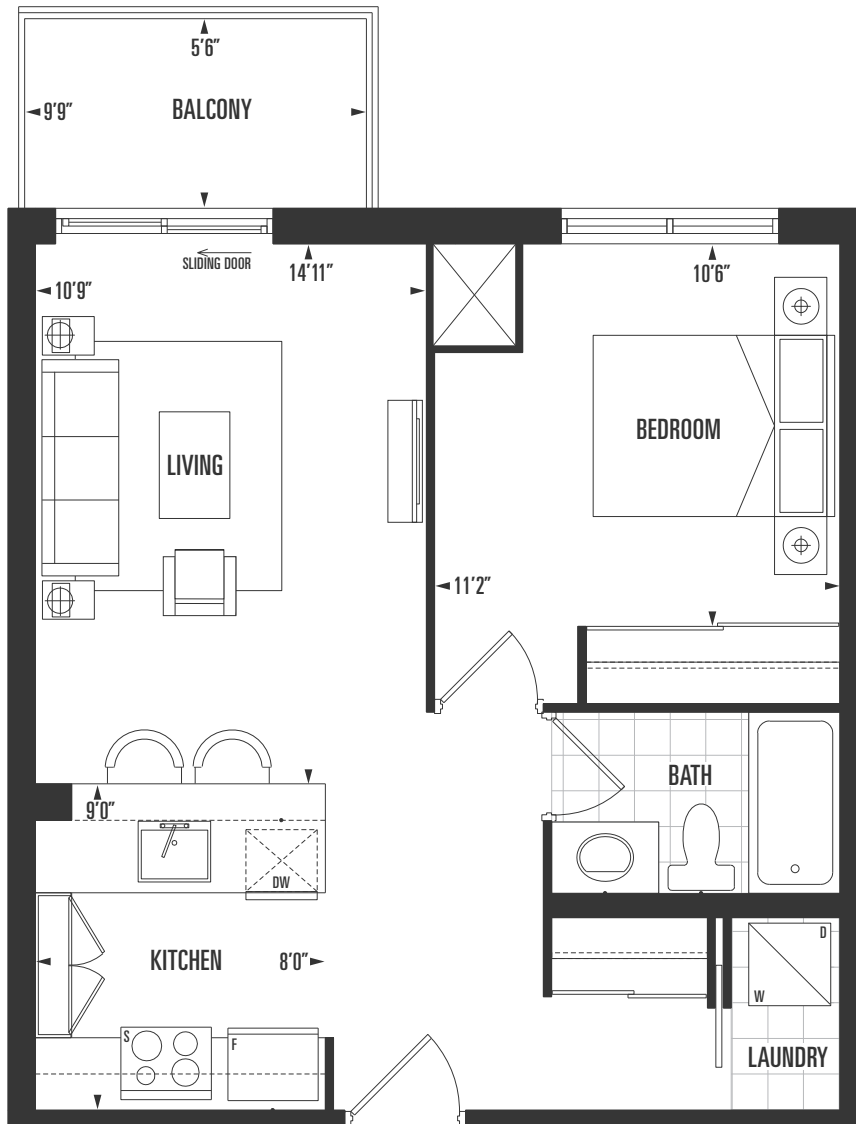

A536

suite type

1 Bed | 1 Bath

interior

536 sq.ft.

2nd - 7th floor

A582-T

suite type
1 Bed | 1 Bath

interior
582 sq.ft.

exterior
127 sq.ft.

total
709 sq.ft.

4th floor

A550

suite type

1 Bed | 1 Bath

interior

550 sq.ft.

exterior

54 sq.ft.

total

604 sq.ft.

5th - 7th floor

A565-T

suite type

A565-B

suite type

1 Bed | 1 Bath

interior

565 sq.ft.

exterior

54 sq.ft.

total