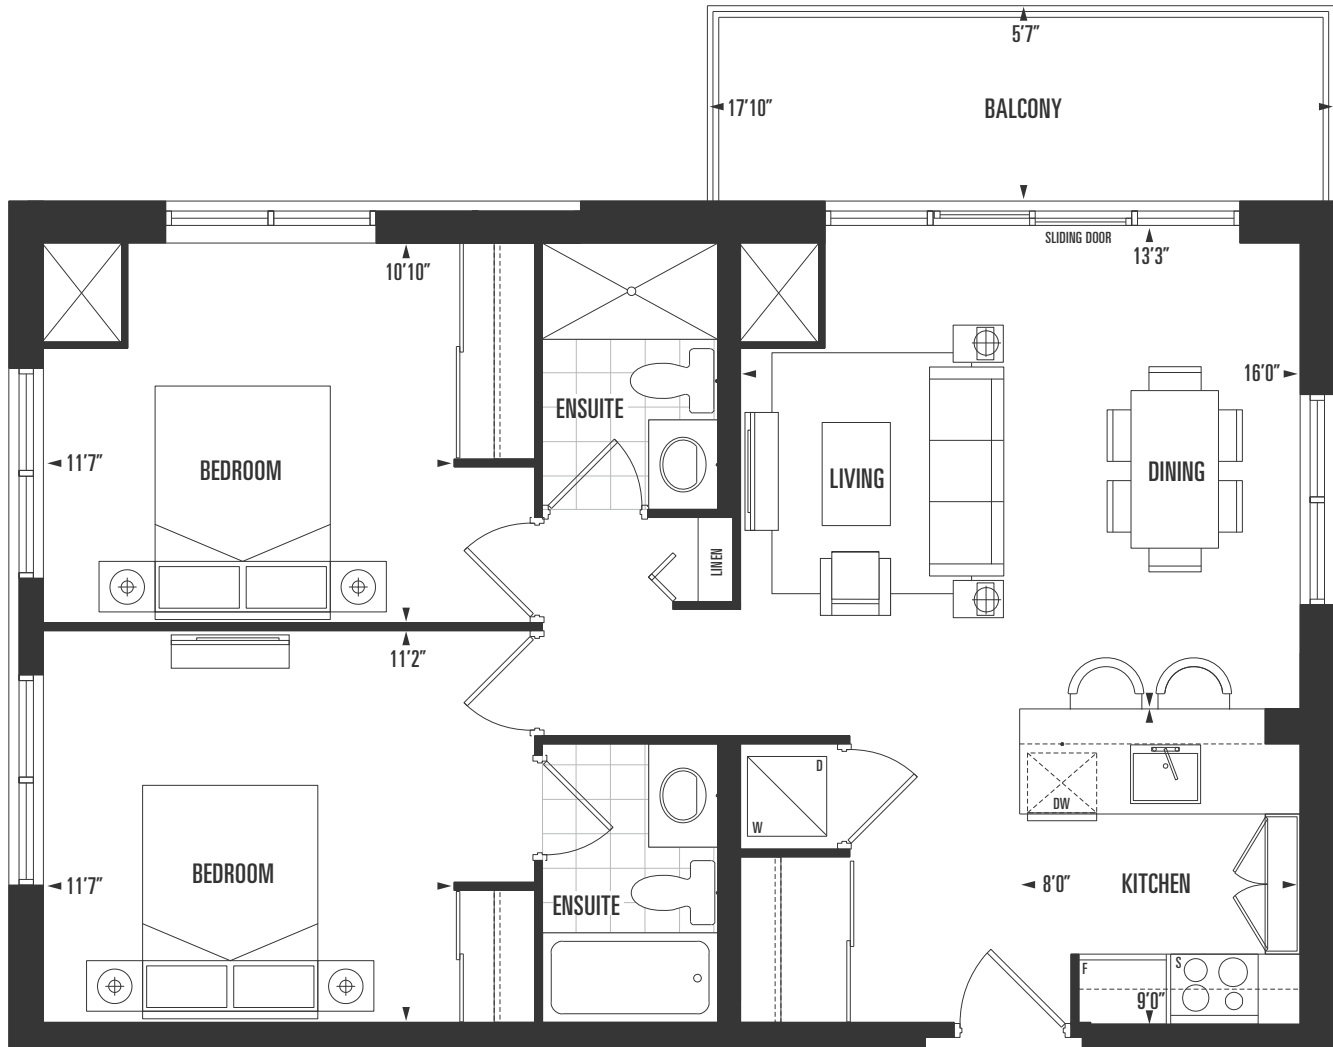

interior
582 sq.ft.

exterior
127 sq.ft.

total
709 sq.ft.

4th floor

A550

suite type

1 Bed | 1 Bath

interior

550 sq.ft.

exterior

54 sq.ft.

total

604 sq.ft.

5th - 7th floor

A565-T

suite type

1 Bed | 1 Bath

interior

565 sq.ft.

exterior

127 sq.ft.

total

692 sq.ft.

4th floor

interior

904 sq.ft.

exterior

70 sq.ft.

total

974 sq.ft.

2nd - 7th floor

suite type
2 Bed | 2.5 Bath