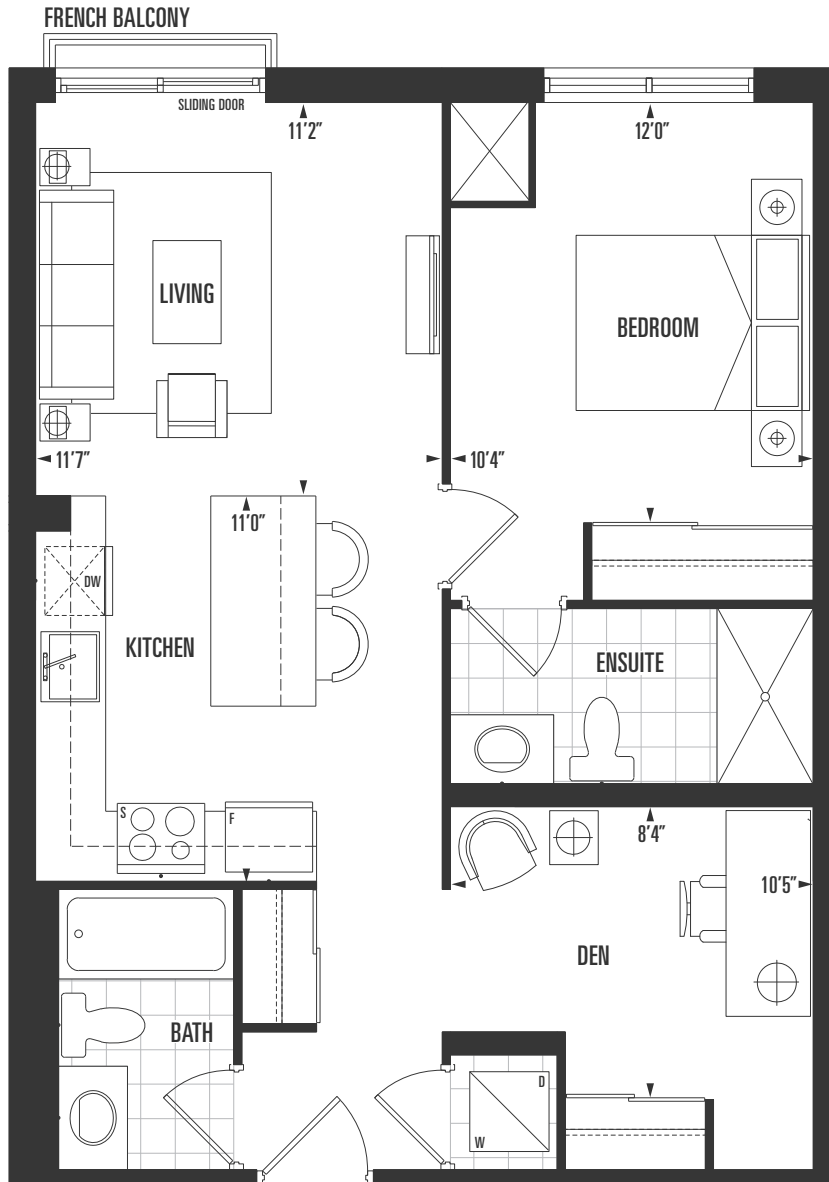

A536

suite type

1 Bed | 1 Bath

interior

536 sq.ft.

2nd - 7th floor

A582-T

suite type
1 Bed | 1 Bath

interior
582 sq.ft.

exterior
127 sq.ft.

total
709 sq.ft.

4th floor

A550

suite type

1 Bed | 1 Bath

interior

A565-B

suite type

1 Bed | 1 Bath

interior

565 sq.ft.

exterior

54 sq.ft.

total

B840

<i>suite type</i>	<i>interior</i>	<i>exterior</i>	<i>total</i>
1 Bed + Den 1 Bath	840 sq.ft.	58 sq.ft.	898 sq.ft.

8th floor

B733

suite type

1 Bed + Den | 2 Bath

interior

733 sq.ft.