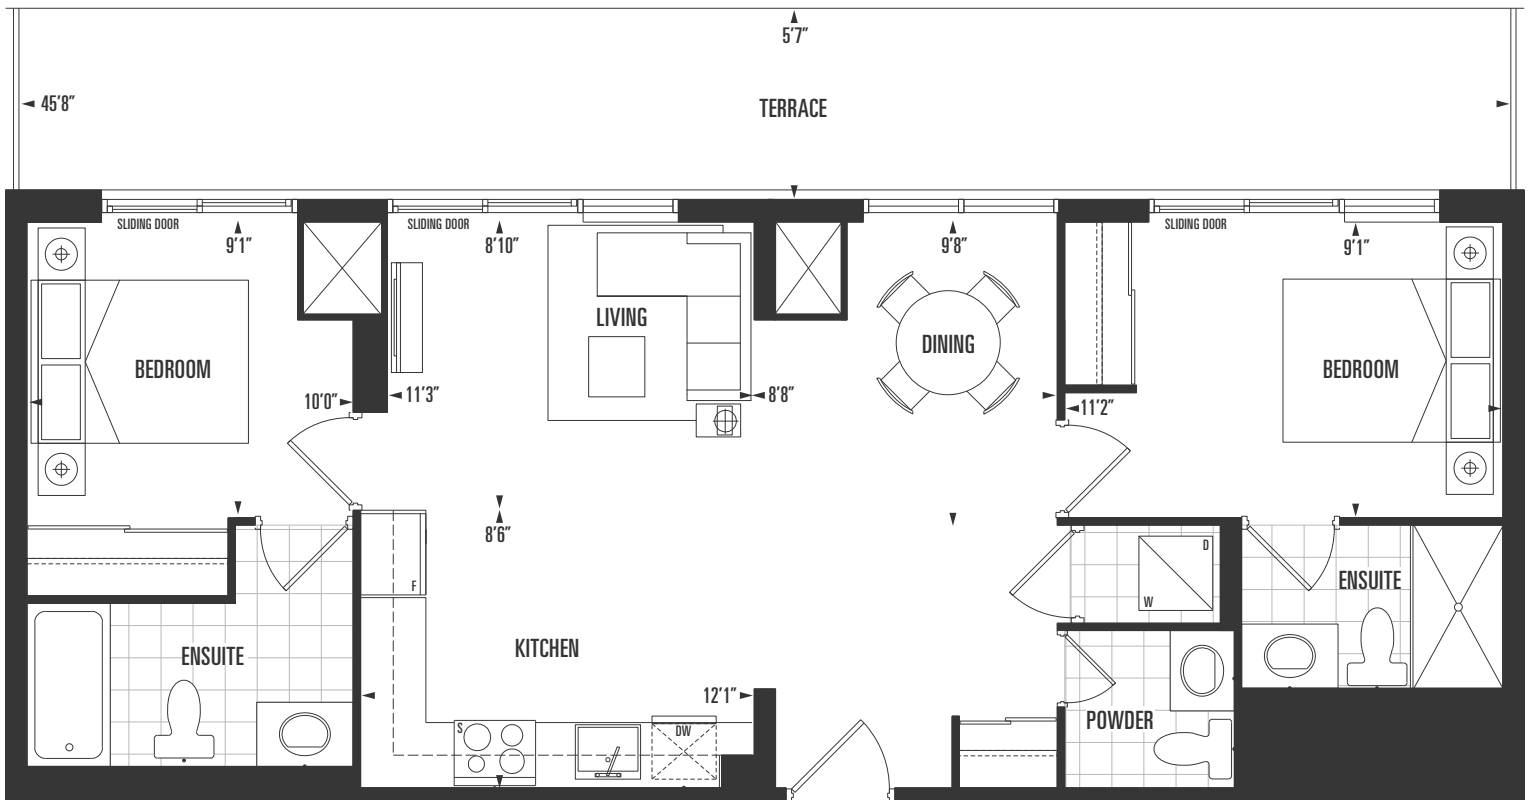

C846

suite type
2 Bed | 2.5 Bath

interior
846 sq.ft.

exterior
255 sq.ft.

total
1,101 sq.ft.