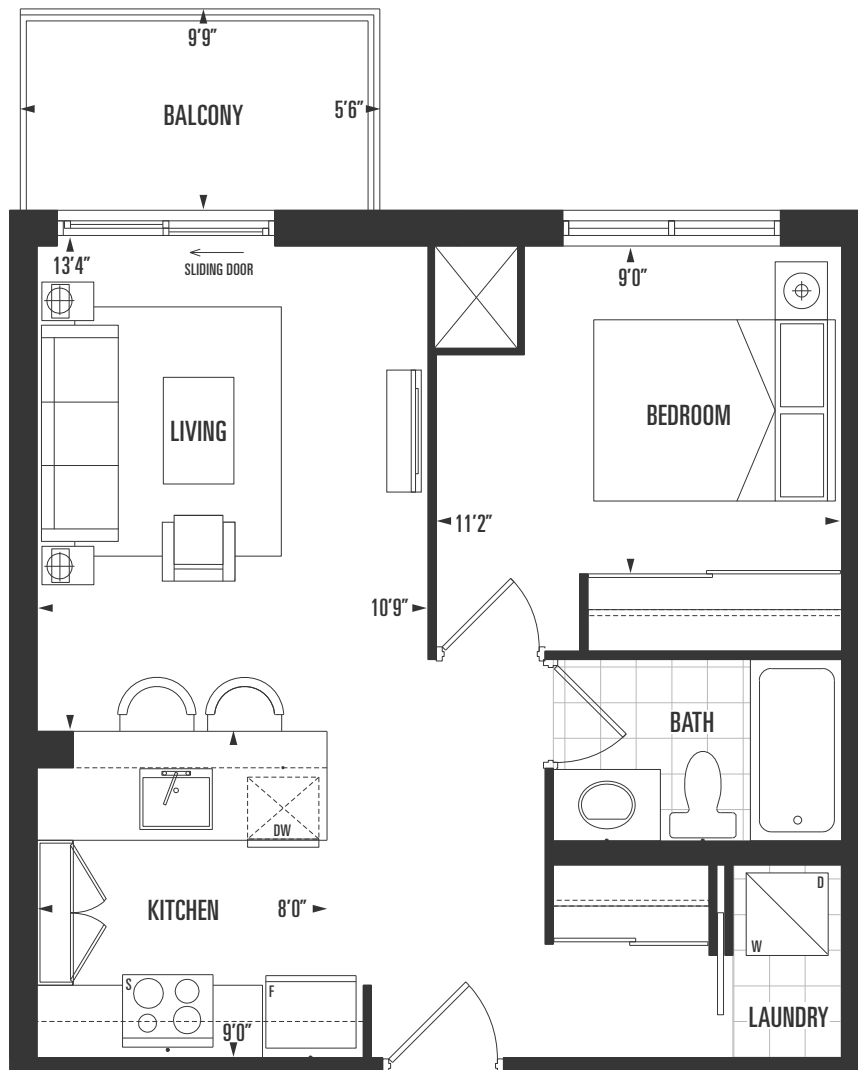

A536

suite type

1 Bed | 1 Bath

interior

536 sq.ft.

2nd - 7th floor

A582-T

suite type
1 Bed | 1 Bath

interior
582 sq.ft.

exterior
127 sq.ft.

total
709 sq.ft.

4th floor

A550

suite type

1 Bed | 1 Bath

interior

112 sq.ft.

total

688 sq.ft.

8th floor

A547

suite type

1 Bed | 1 Bath

interior

547 sq.ft.

exterior

54 sq.ft.

total

601 sq.ft.

4th floor

A535-T

suite type