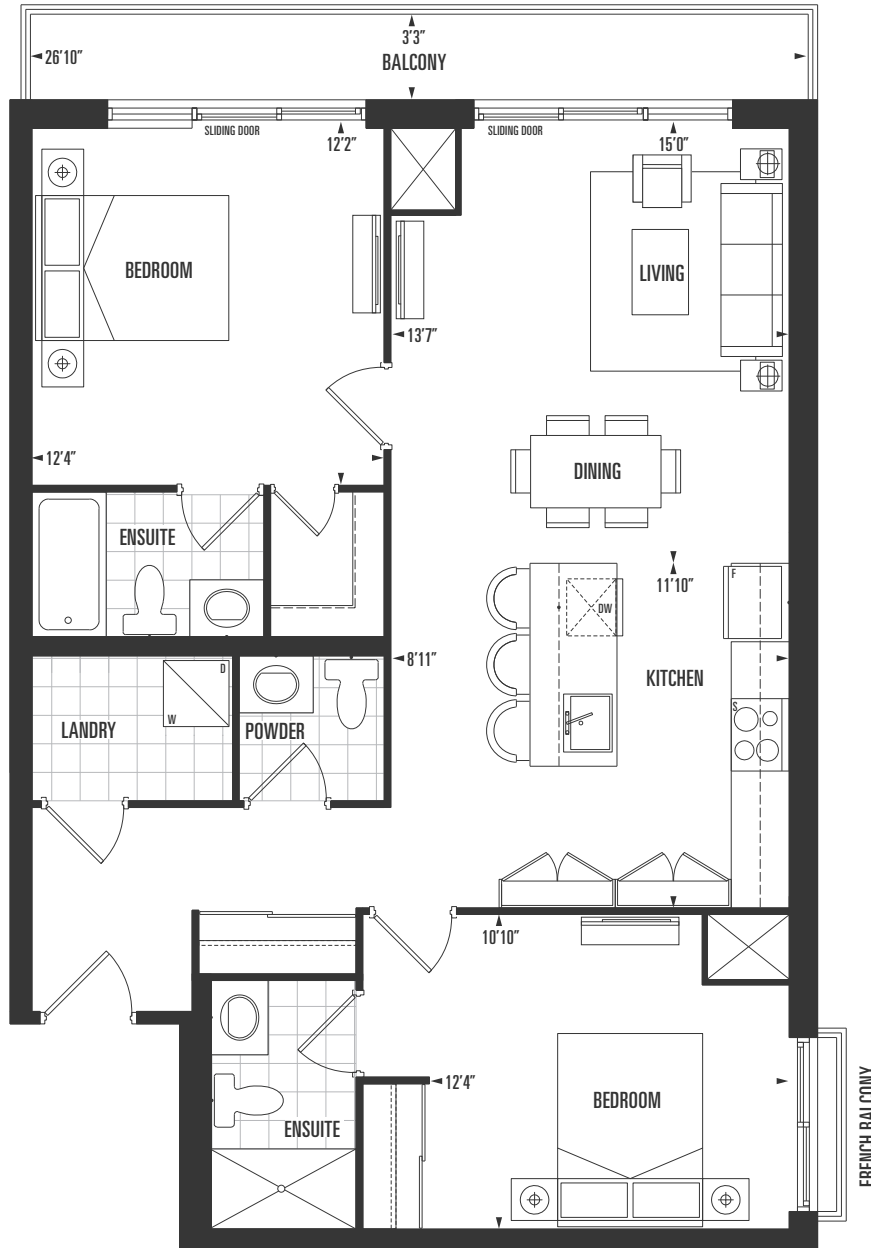

C1071

suite type

2 Bed | 2.5 Bath

interior

1,071 sq.ft.

exterior

88 sq.ft.

total

1,159 sq.ft.