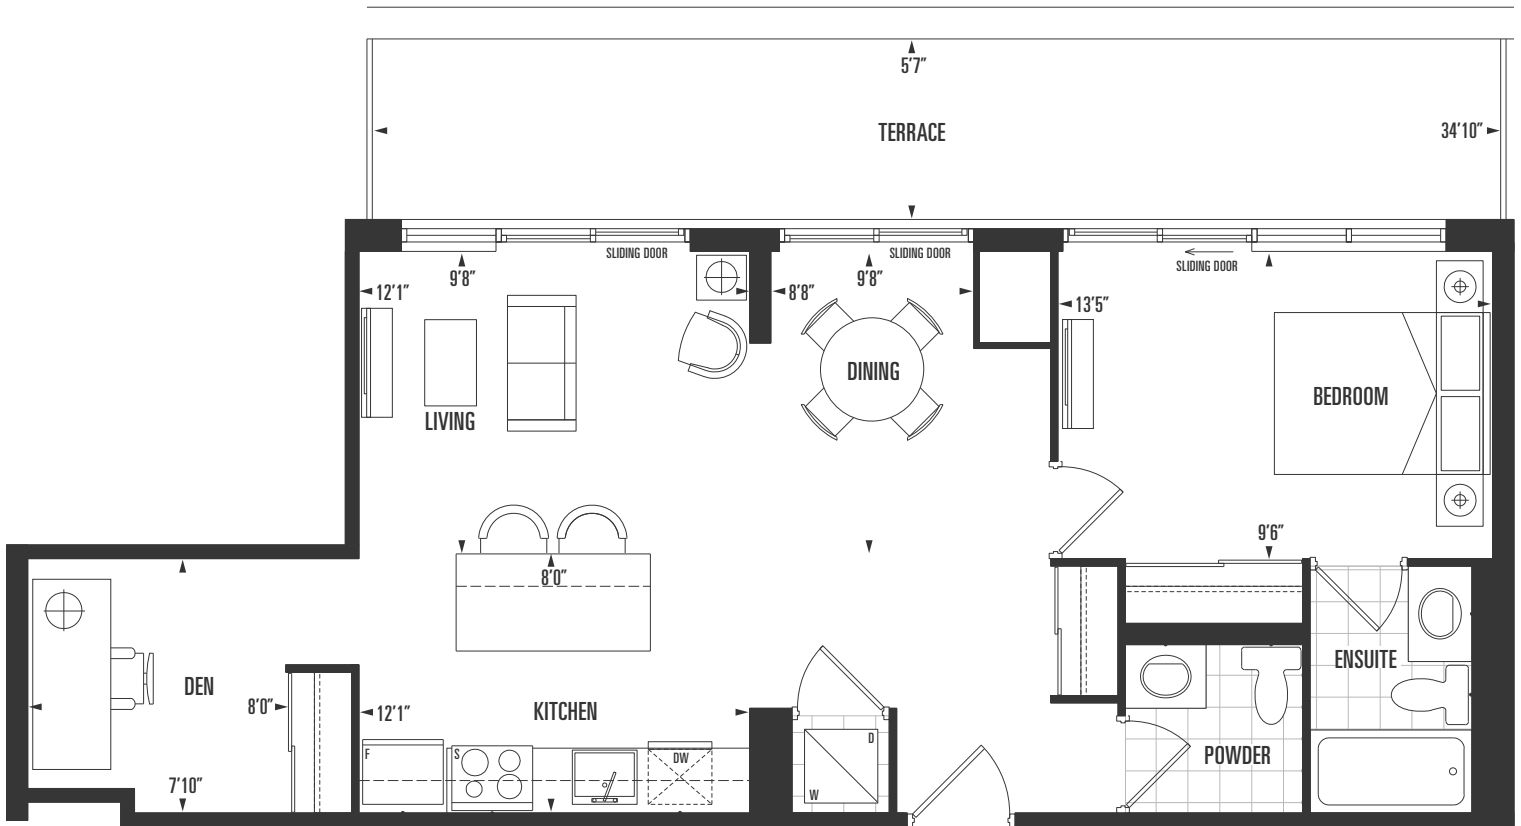

B756

<i>suite type</i>	<i>interior</i>	<i>exterior</i>	<i>total</i>
1 Bed + Den | 1.5 Bath	756 sq.ft.	193 sq.ft.	949 sq.ft.