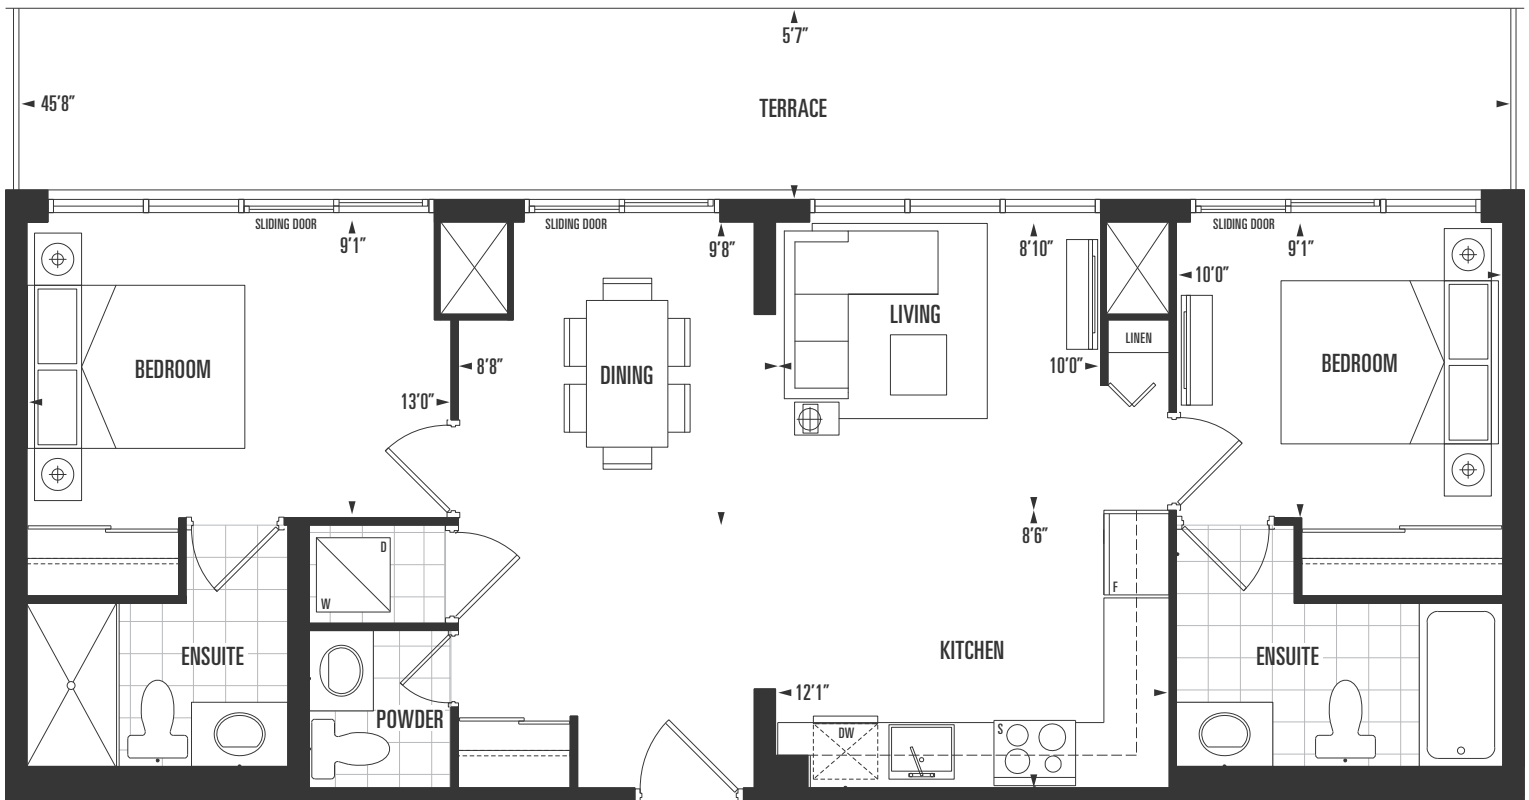

suite type
2 Bed | 2.5 Bath

interior
863 sq.ft.

exterior
255 sq.ft.

total
1,118 sq.ft.