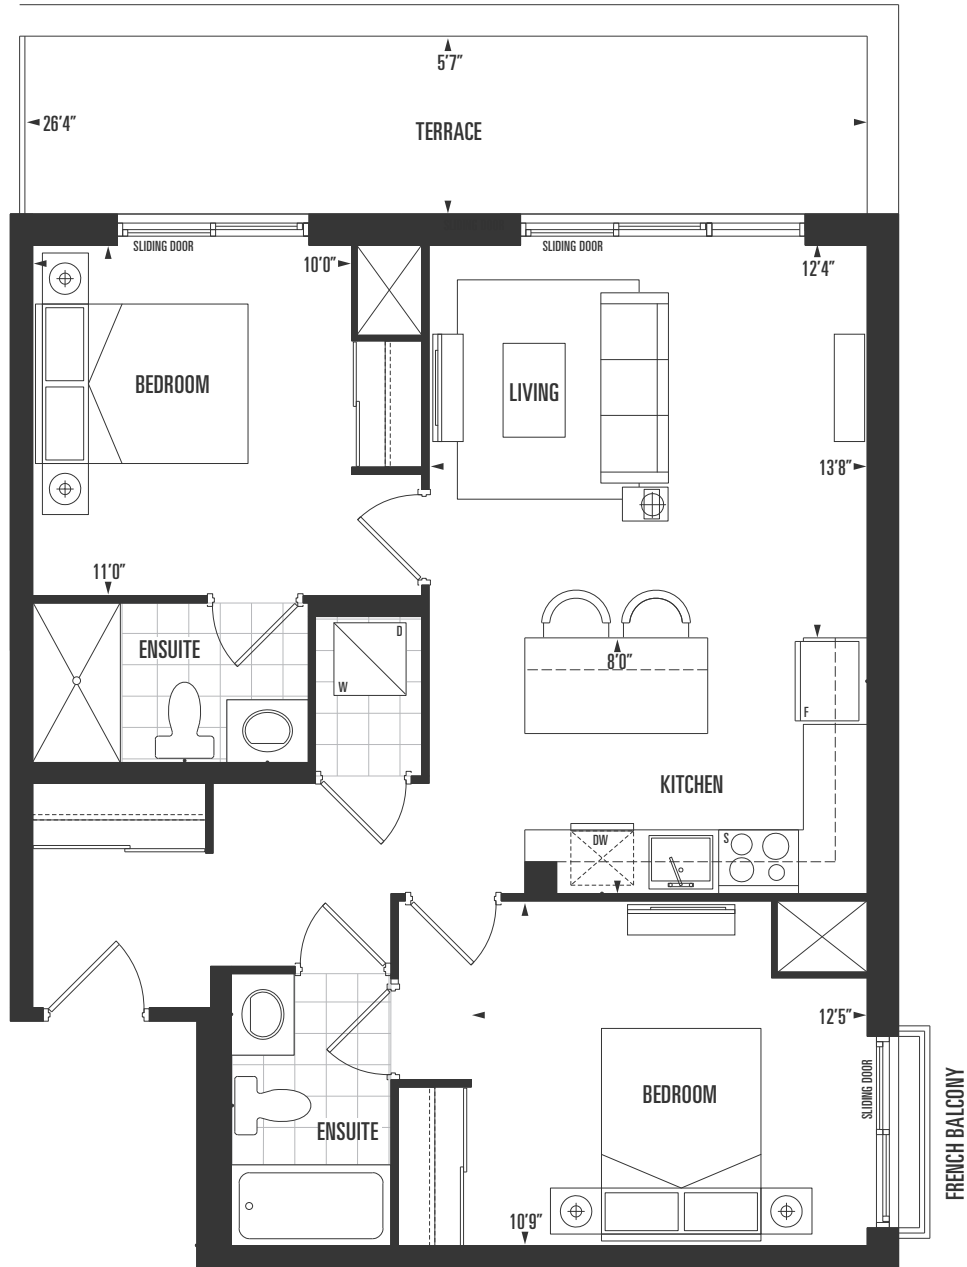

A536

suite type

1 Bed | 1 Bath

interior

536 sq.ft.

2nd - 7th floor

A582-T

suite type
1 Bed | 1 Bath

interior
582 sq.ft.

exterior
127 sq.ft.

total
709 sq.ft.

4th floor

A550

suite type

1 Bed | 1 Bath

interior

1 Bed | 1 Bath

interior

565 sq.ft.

exterior

127 sq.ft.

total

692 sq.ft.

4th floor

interior

890 sq.ft.

exterior

147 sq.ft.

total

1,037 sq.ft.

4th floor

C890-B