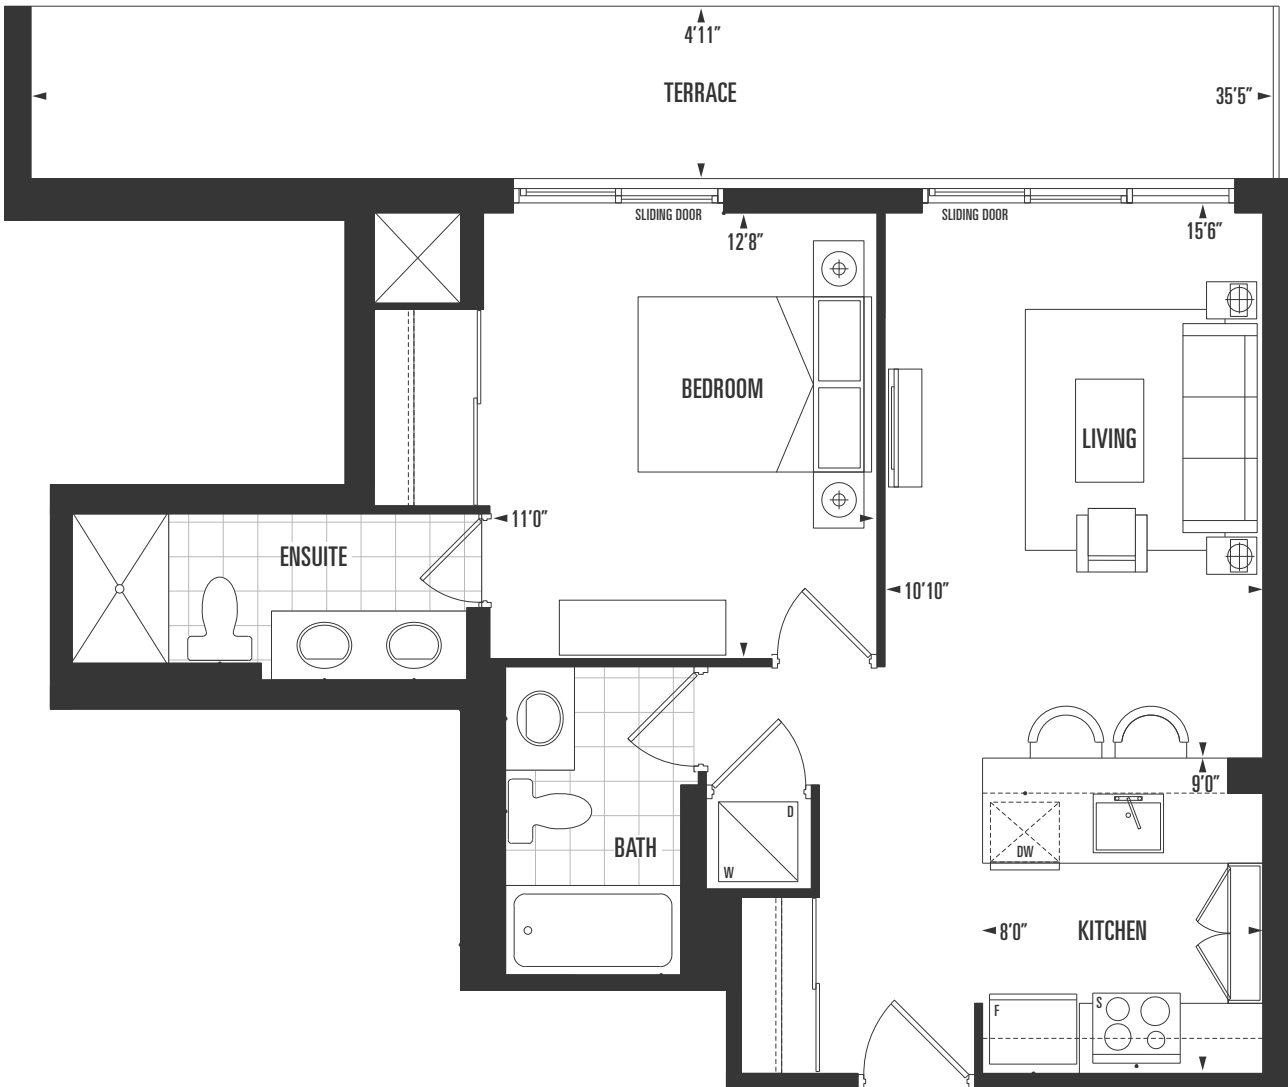

A536

suite type

1 Bed | 1 Bath

interior

536 sq.ft.

2nd - 7th floor

A582-T

suite type
1 Bed | 1 Bath

interior
582 sq.ft.

exterior
127 sq.ft.

total
709 sq.ft.

4th floor

A550

suite type

1 Bed | 1 Bath

interior

1 Bed | 1 Bath

interior

565 sq.ft.

exterior

127 sq.ft.

total

692 sq.ft.

4th floor

interior

828 sq.ft.

2nd - 7th floor

A687

suite type
1 Bed | 2 Bath

interior
687 sq.ft.

exterior
175 sq.ft.

total
862 sq.ft.