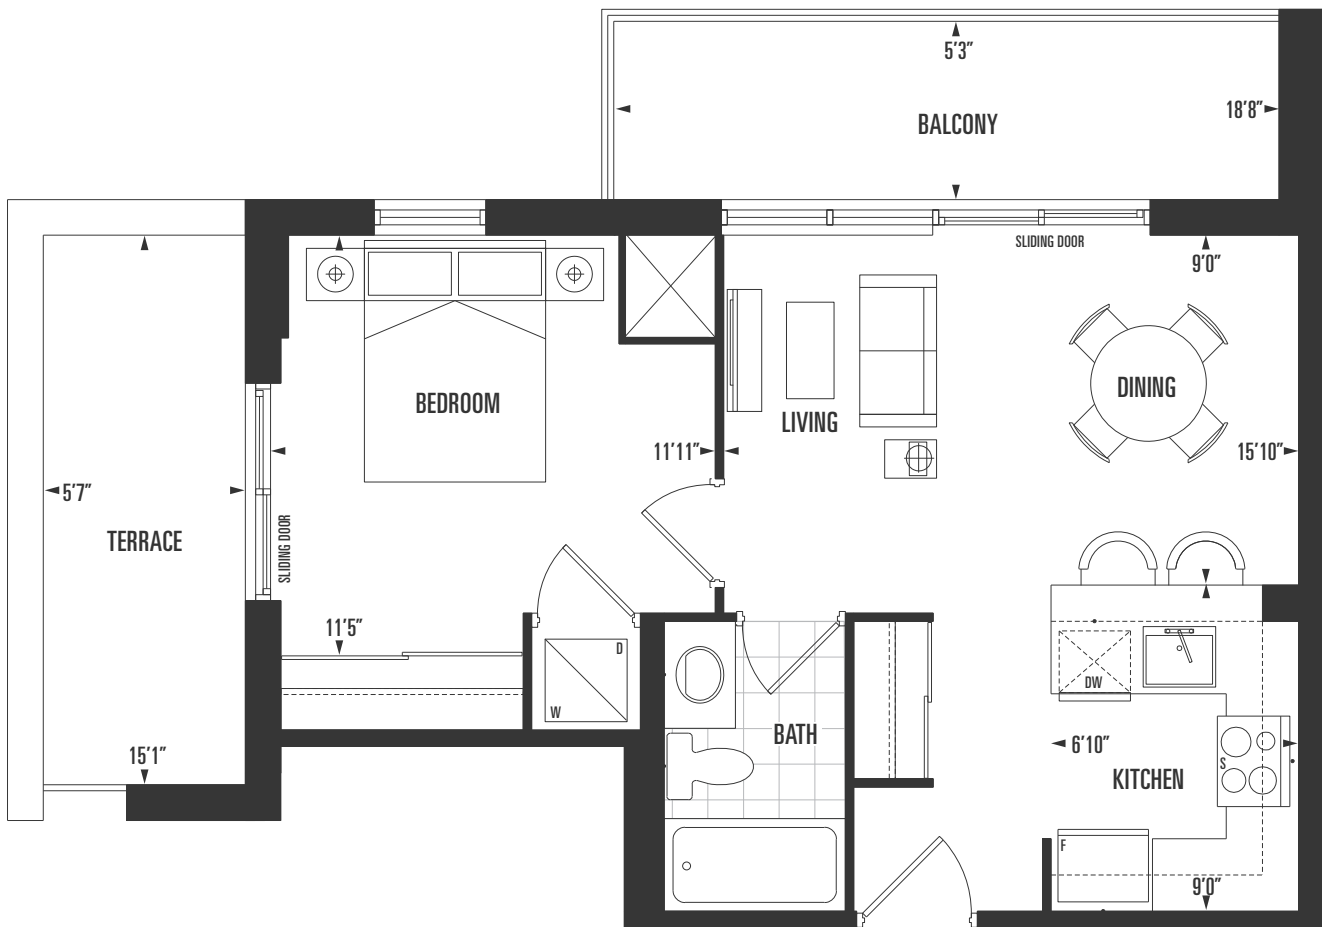

interior
582 sq.ft.

exterior
127 sq.ft.

total
709 sq.ft.

4th floor

A550

suite type

1 Bed | 1 Bath

interior

1 Bed | 1 Bath

interior

535 sq.ft.

exterior

184 sq.ft.

total

719 sq.ft.

6th floor

A535-B

suite type
1 Bed | 1 Bath

interior
535 sq.ft.

exterior
98 sq.ft.

total
633 sq.ft.

7th floor

B812-T

suite type
1 Bed + Den | 1.5 Bath