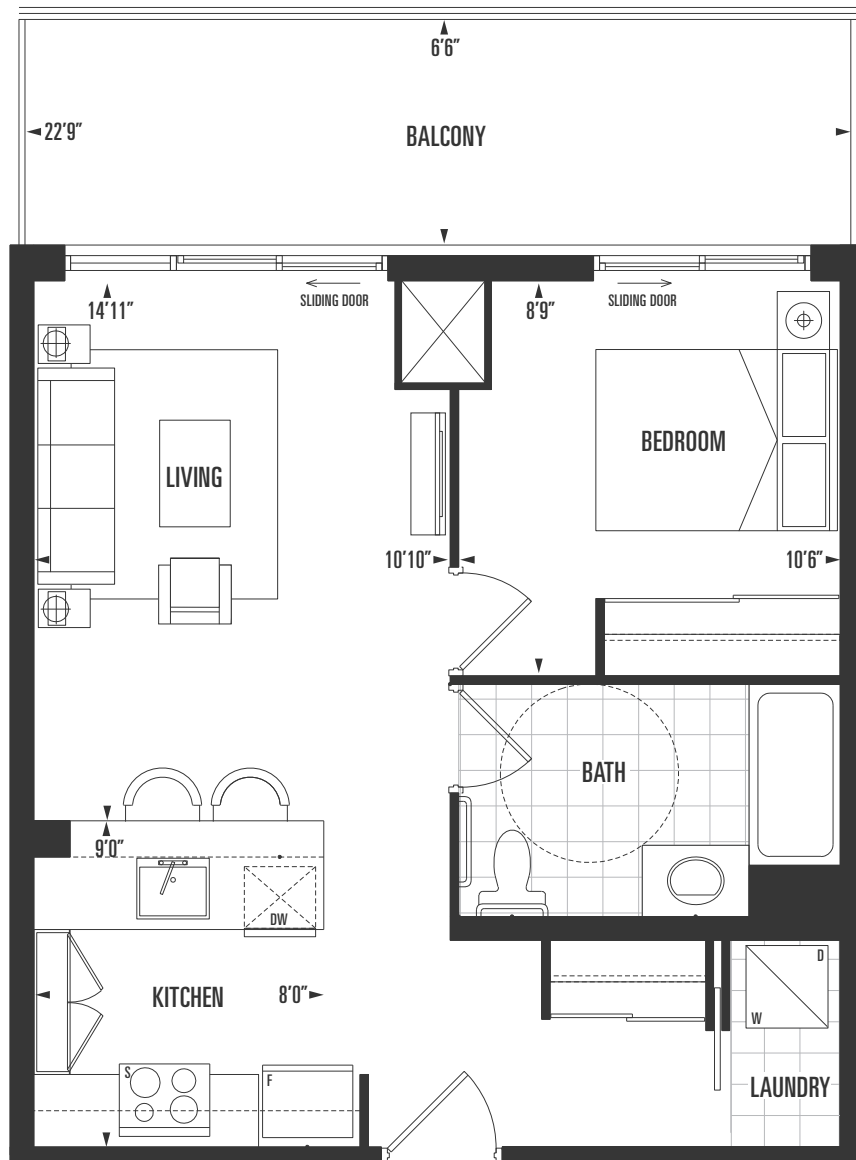

interior
582 sq.ft.

exterior
127 sq.ft.

total
709 sq.ft.

4th floor

A550

suite type

1 Bed | 1 Bath

interior

A565-B

suite type

1 Bed | 1 Bath

interior

565 sq.ft.

exterior

54 sq.ft.

total

112 sq.ft.

total

709 sq.ft.

8th floor

A582-B

suite type
1 Bed | 1 Bath

interior
582 sq.ft.

exterior
145 sq.ft.

total
727 sq.ft.

2nd - 3rd floor

A576

suite type

1 Bed | 1 Bath

interior

576 sq.ft.

exterior