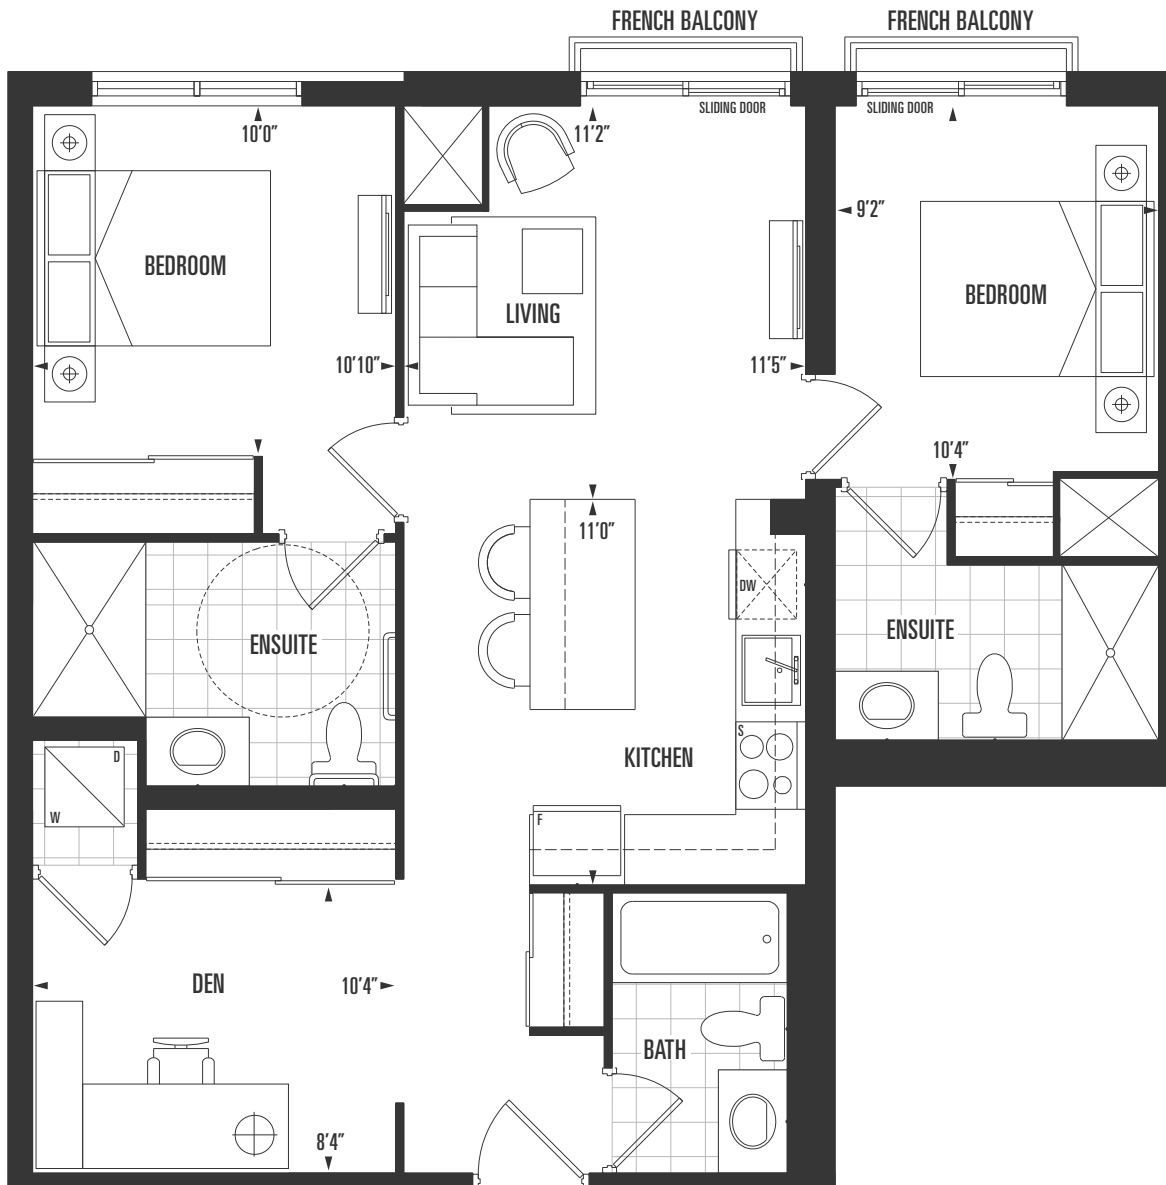

D918

suite type   *interior*
2 Bed + Den | 3 Bath   918 sq.ft.