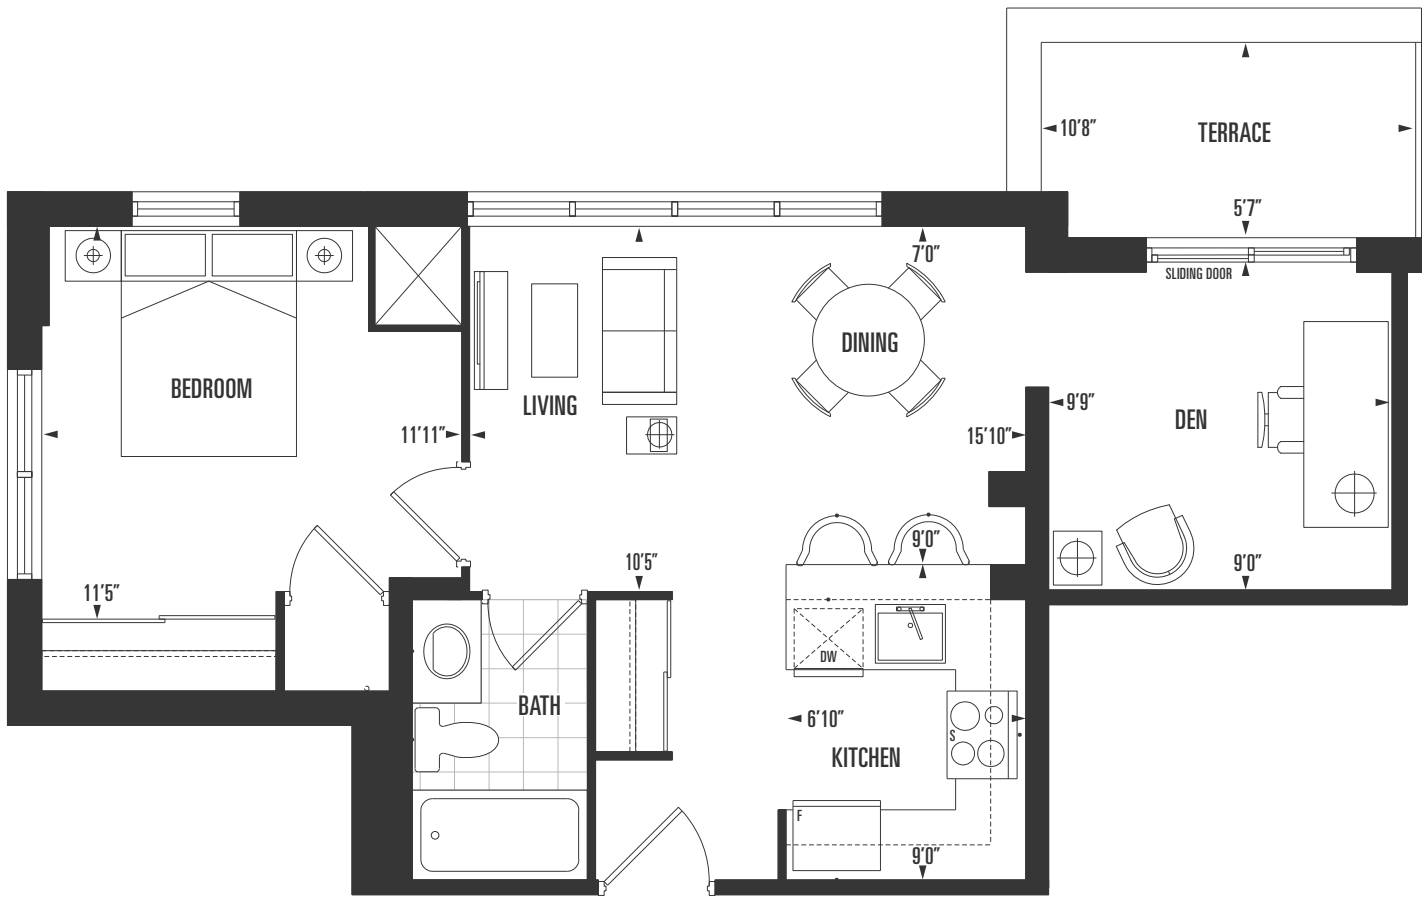

B840

<i>suite type</i>	<i>interior</i>	<i>exterior</i>	<i>total</i>
1 Bed + Den | 1 Bath	840 sq.ft.	58 sq.ft.	898 sq.ft.