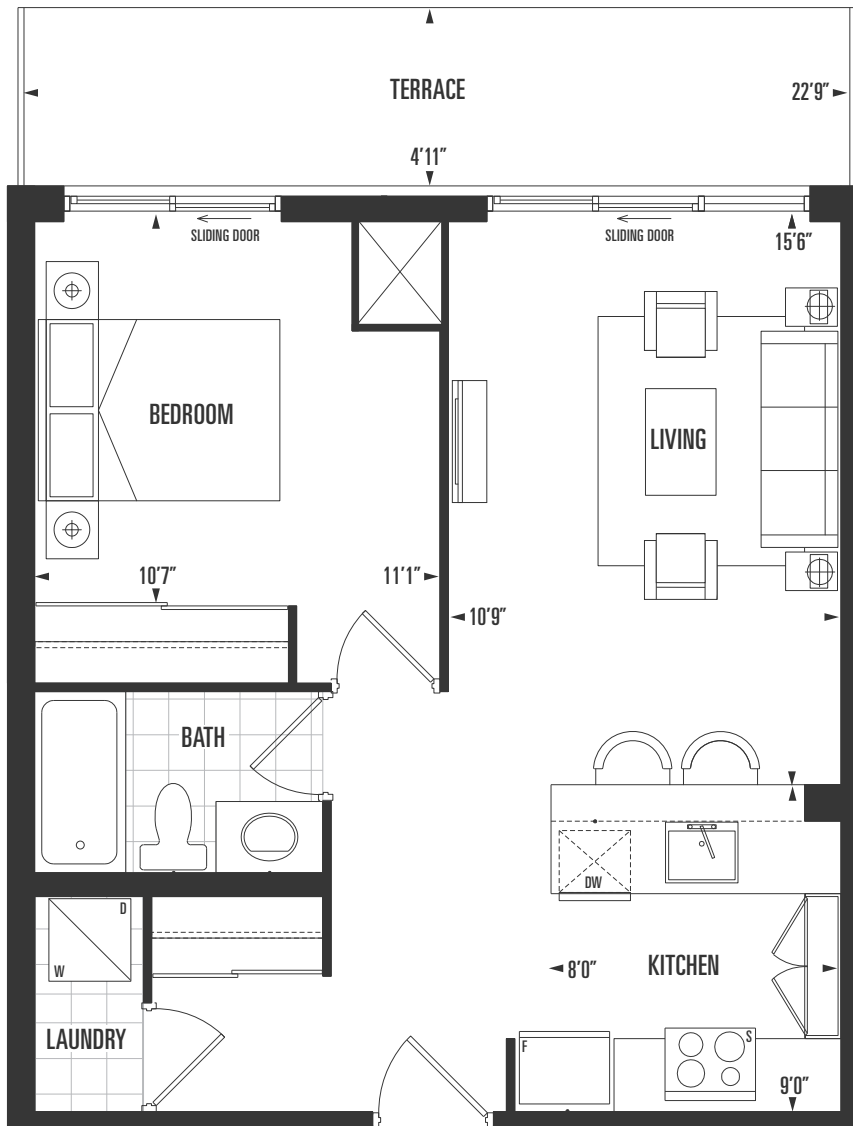

interior
582 sq.ft.

exterior
127 sq.ft.

total
709 sq.ft.

4th floor

A550

suite type

1 Bed | 1 Bath

interior

A565-B

suite type

1 Bed | 1 Bath

interior

565 sq.ft.

exterior

54 sq.ft.

total

619 sq.ft.

2nd - 7th floor

A597

suite type

1 Bed | 1 Bath

interior

597 sq.ft.

exterior

112 sq.ft.

total

709 sq.ft.

8th floor

A582-B

suite type
1 Bed | 1 Bath

interior
582 sq.ft.

exterior
145 sq.ft.