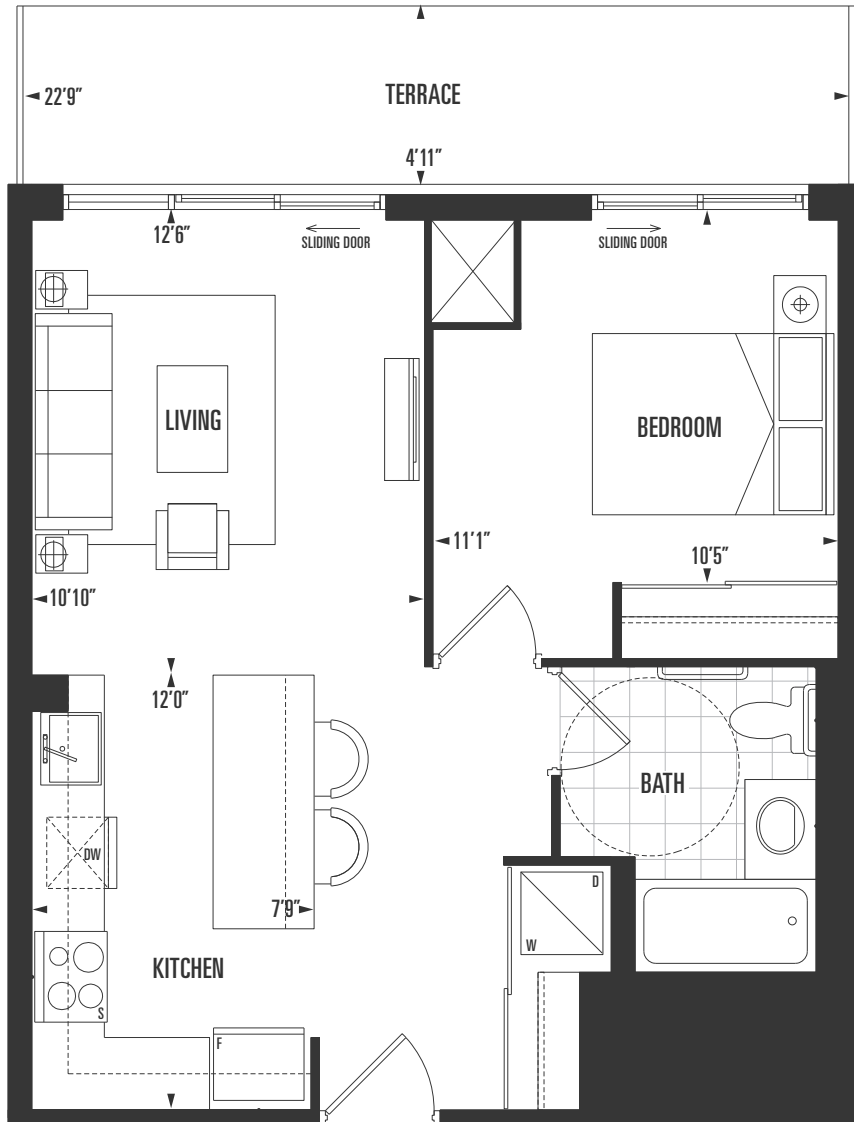

A576

suite type

1 Bed | 1 Bath

interior

576 sq.ft.

exterior

112 sq.ft.

total

688 sq.ft.