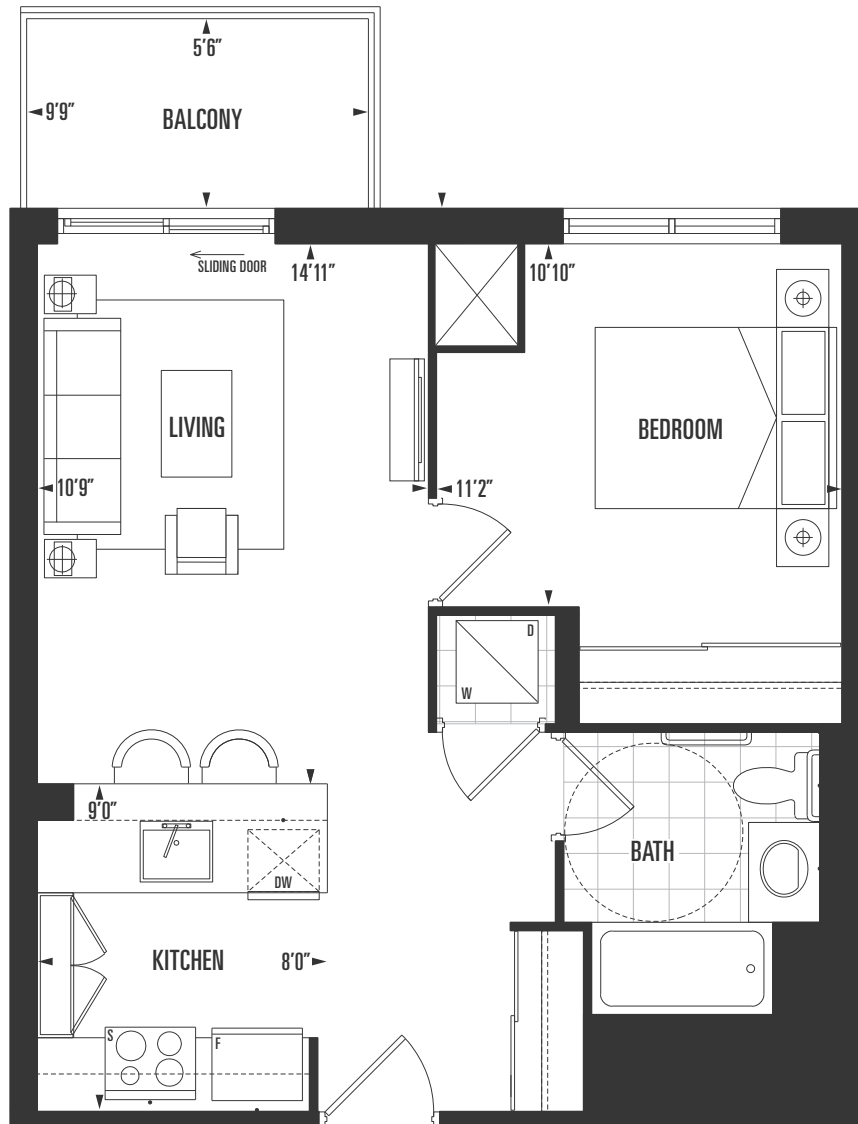

interior
582 sq.ft.

exterior
127 sq.ft.

total
709 sq.ft.

4th floor

A550

suite type

1 Bed | 1 Bath

interior

550 sq.ft.

exterior

54 sq.ft.

total

604 sq.ft.

5th - 7th floor

A565-T

suite type

A565-B

suite type

1 Bed | 1 Bath

interior

565 sq.ft.

exterior

54 sq.ft.

total

619 sq.ft.

2nd - 7th floor

A597

suite type

1 Bed | 1 Bath

interior

597 sq.ft.

exterior